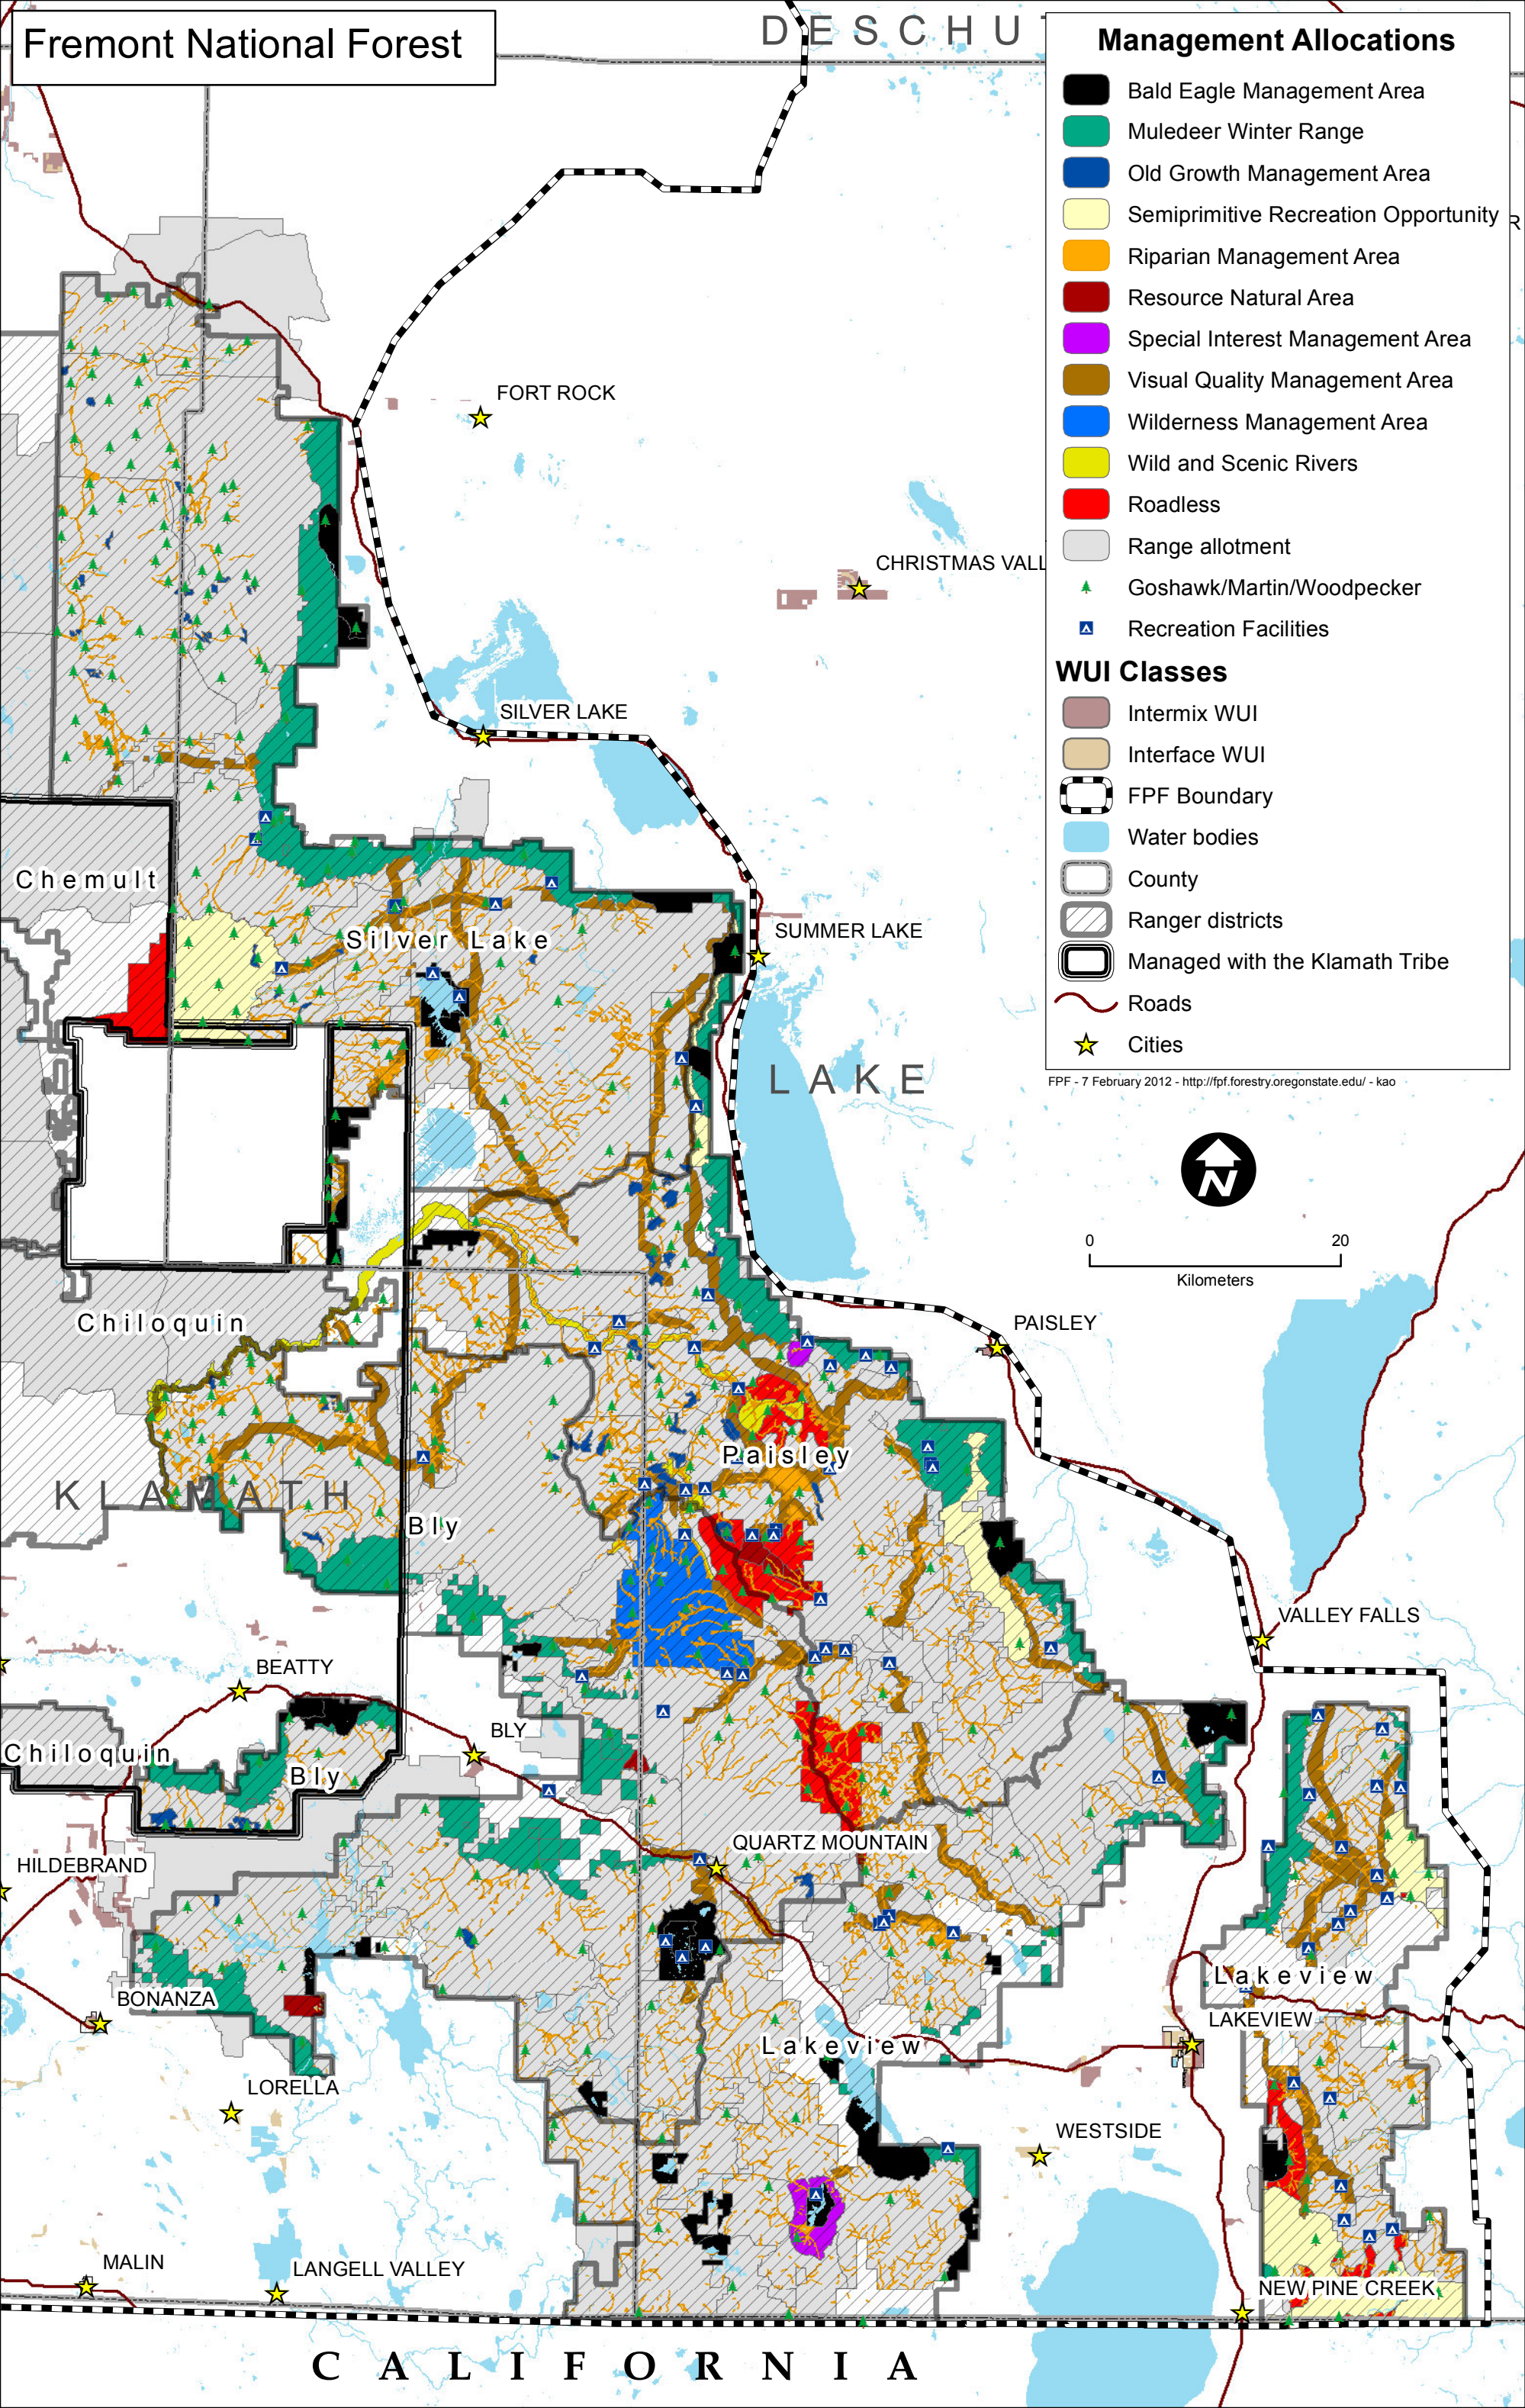

Fremont National Forest

D E S C H U

Management Allocations

- Bald Eagle Management Area
 - Muledeer Winter Range
 - Old Growth Management Area
 - Semiprimitive Recreation Opportunity
 - Riparian Management Area
 - Resource Natural Area
 - Special Interest Management Area
 - Visual Quality Management Area
 - Wilderness Management Area
 - Wild and Scenic Rivers
 - Roadless
 - Range allotment
 - Goshawk/Martin/Woodpecker
 - Recreation Facilities
- ## WUI Classes
- Intermix WUI
 - Interface WUI
 - FPF Boundary
 - Water bodies
 - County
 - Ranger districts
 - Managed with the Klamath Tribe
 - Roads
 - Cities

FPF - 7 February 2012 - <http://fpf.forestry.oregonstate.edu/> - kao

C A L I F O R N I A