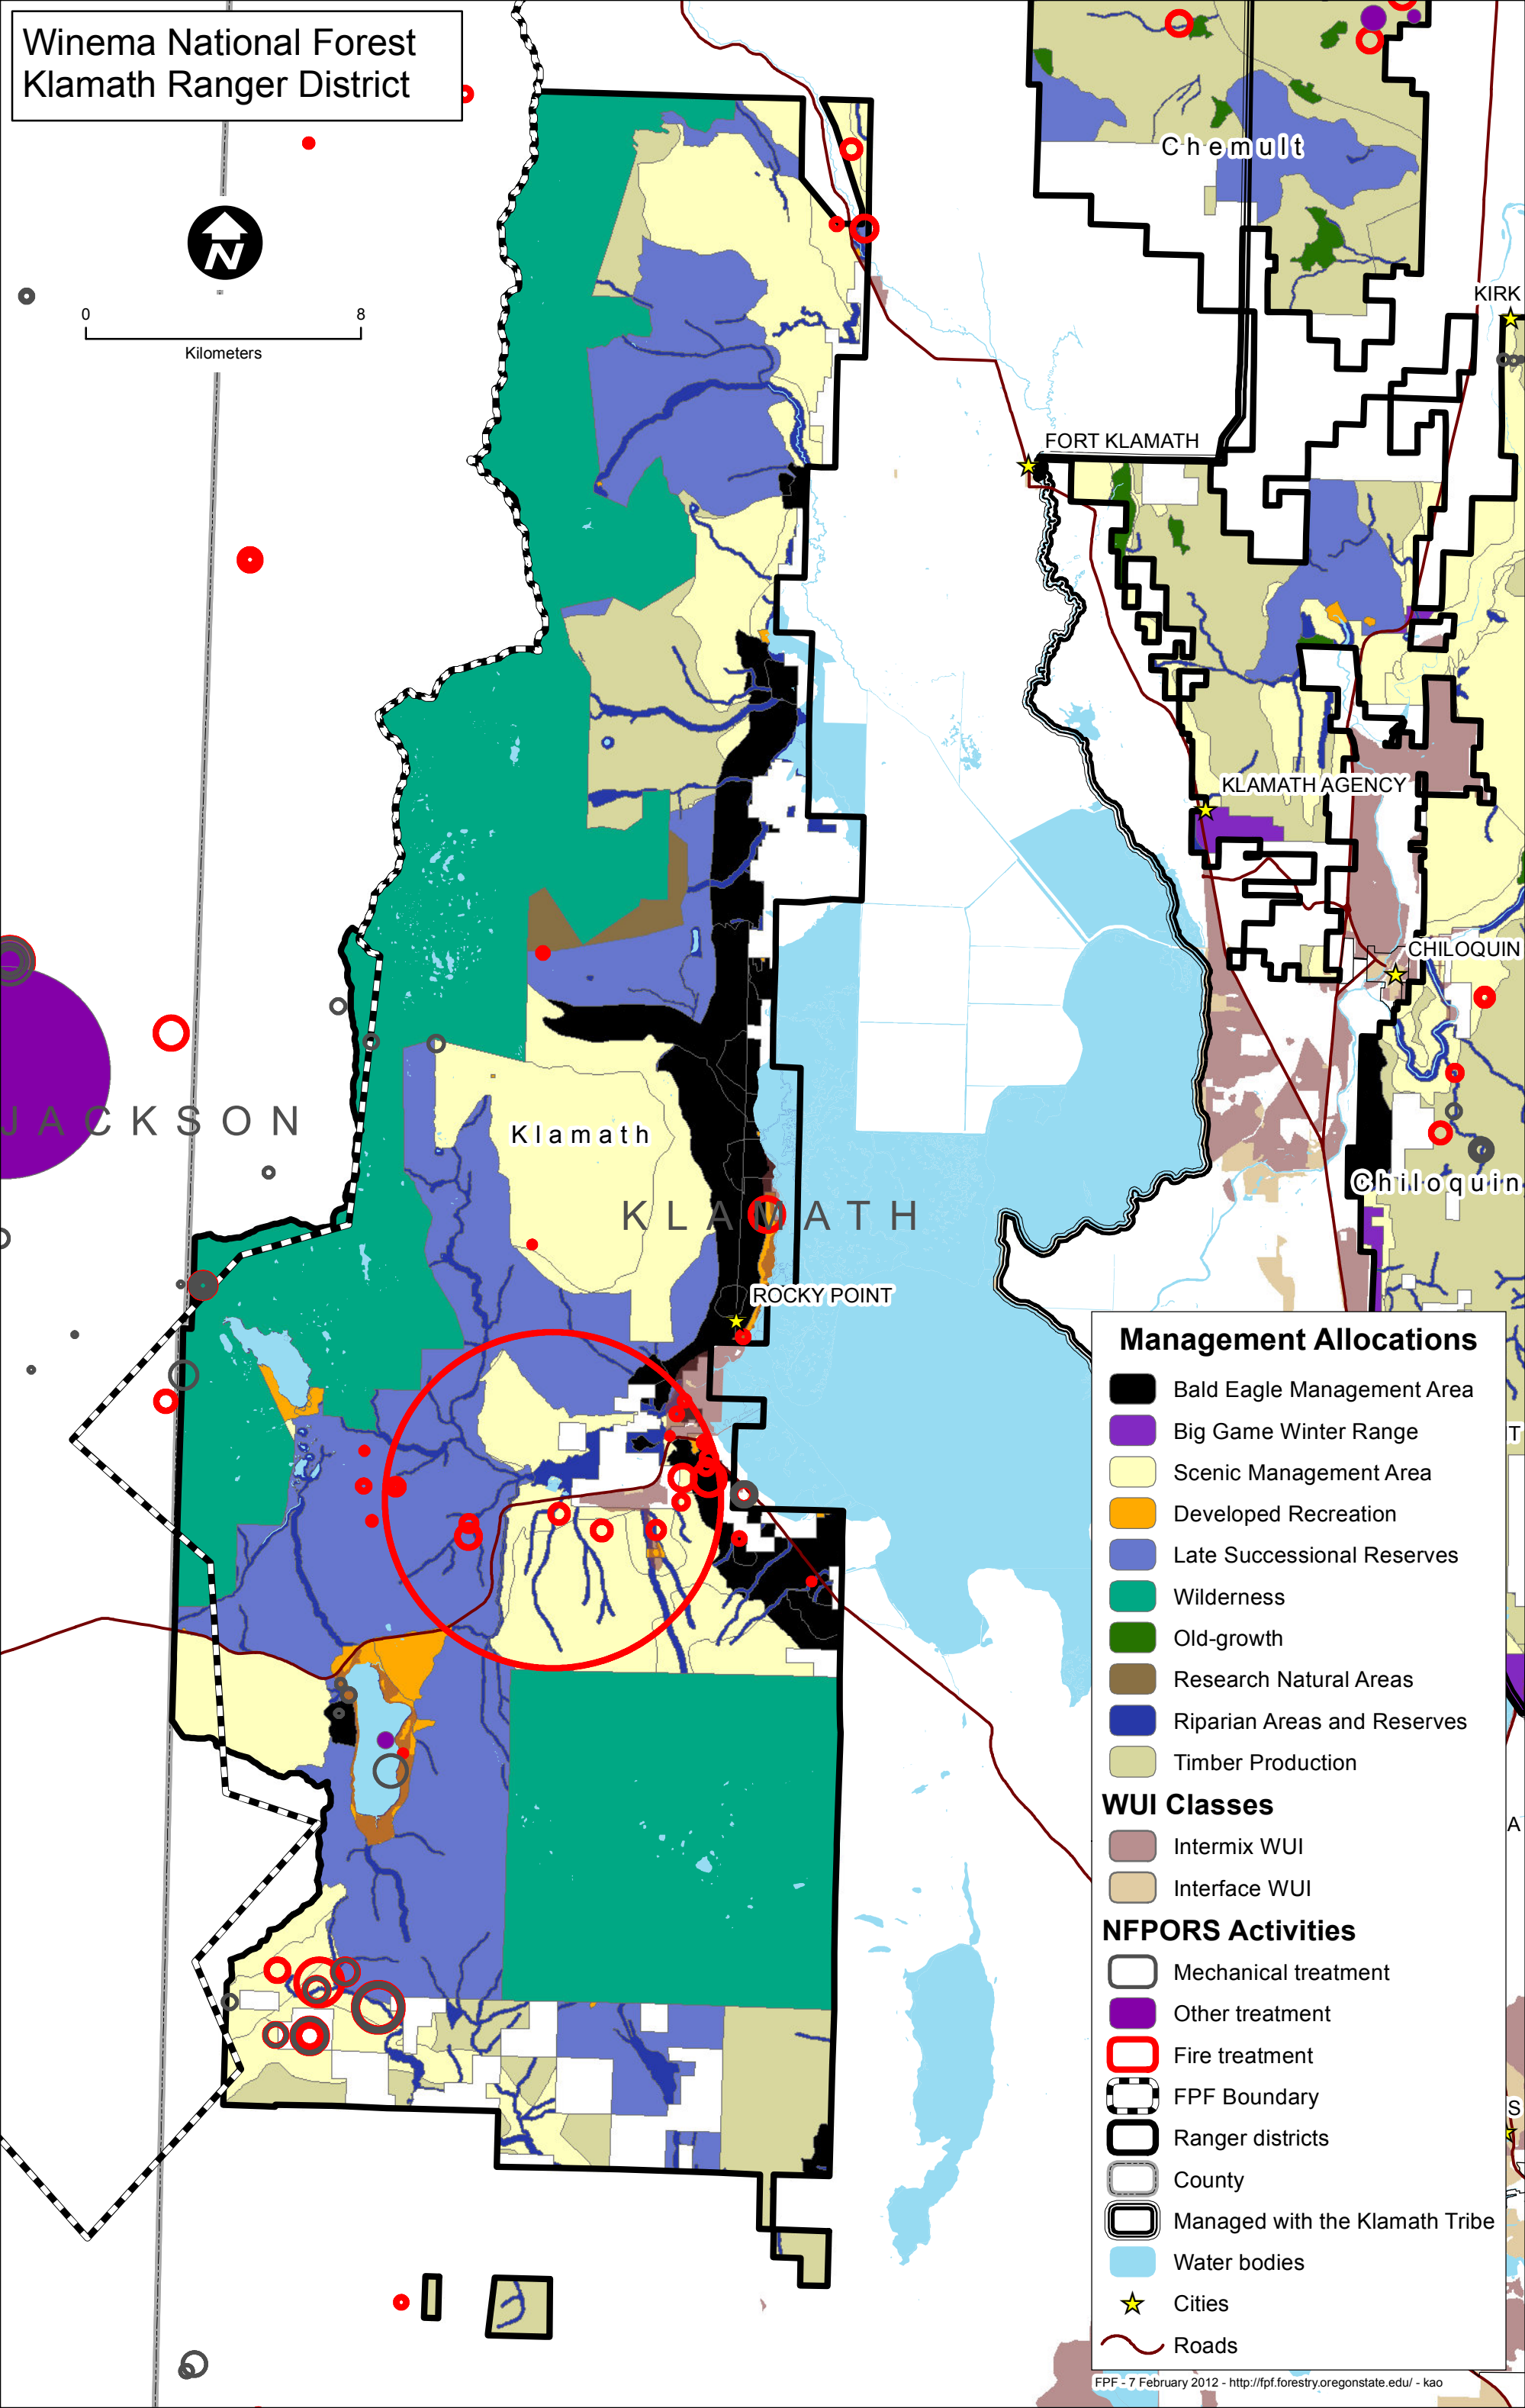

Winema National Forest
Klamath Ranger District

0 8
Kilometers

Management Allocations

- Bald Eagle Management Area
- Big Game Winter Range
- Scenic Management Area
- Developed Recreation
- Late Successional Reserves
- Wilderness
- Old-growth
- Research Natural Areas
- Riparian Areas and Reserves
- Timber Production

WUI Classes

- Intermix WUI
- Interface WUI

NFPORS Activities

- Mechanical treatment
- Other treatment
- Fire treatment
- FPF Boundary
- Ranger districts
- County
- Managed with the Klamath Tribe
- Water bodies
- Cities
- Roads