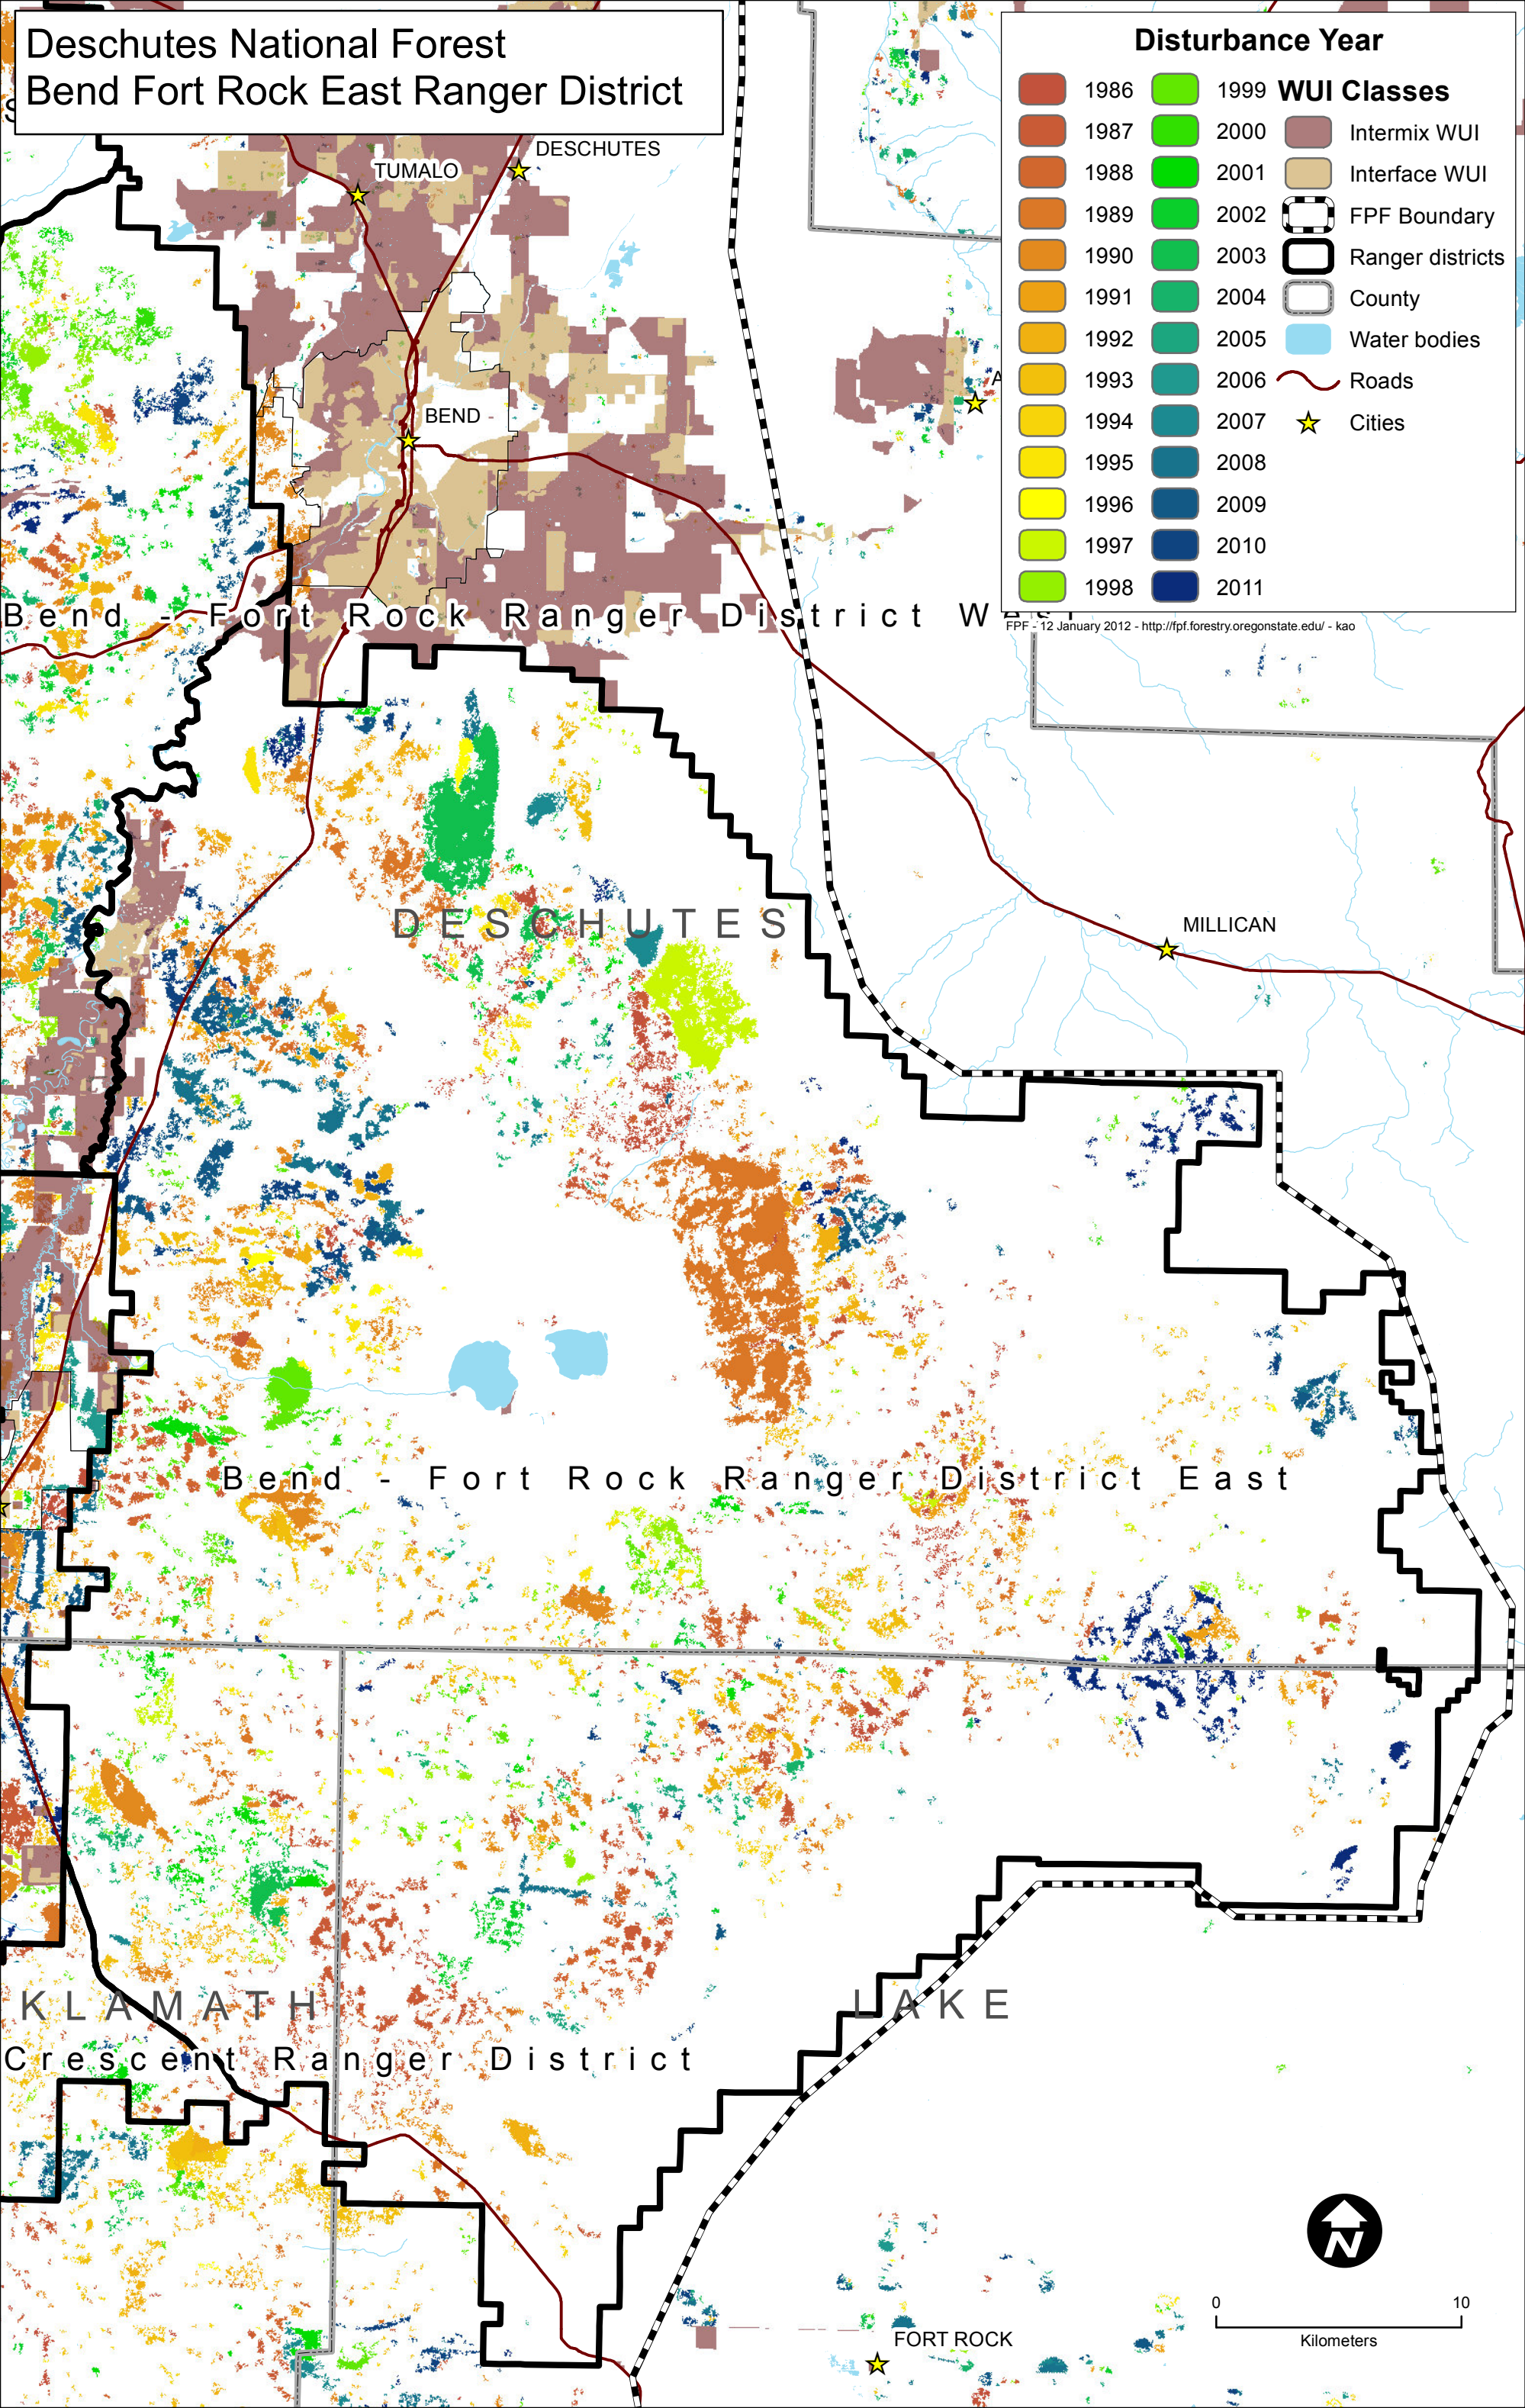

Deschutes National Forest
Bend Fort Rock East Ranger District

Disturbance Year

1986	1999	WUI Classes
1987	2000	
1988	2001	
1989	2002	
1990	2003	
1991	2004	
1992	2005	
1993	2006	
1994	2007	
1995	2008	
1996	2009	
1997	2010	
1998	2011	

Intermix WUI
Interface WUI
FPF Boundary
Ranger districts
County
Water bodies
Roads
Cities

FPF - 12 January 2012 - <http://fpf.forestry.oregonstate.edu/> - kao

0 10
Kilometers