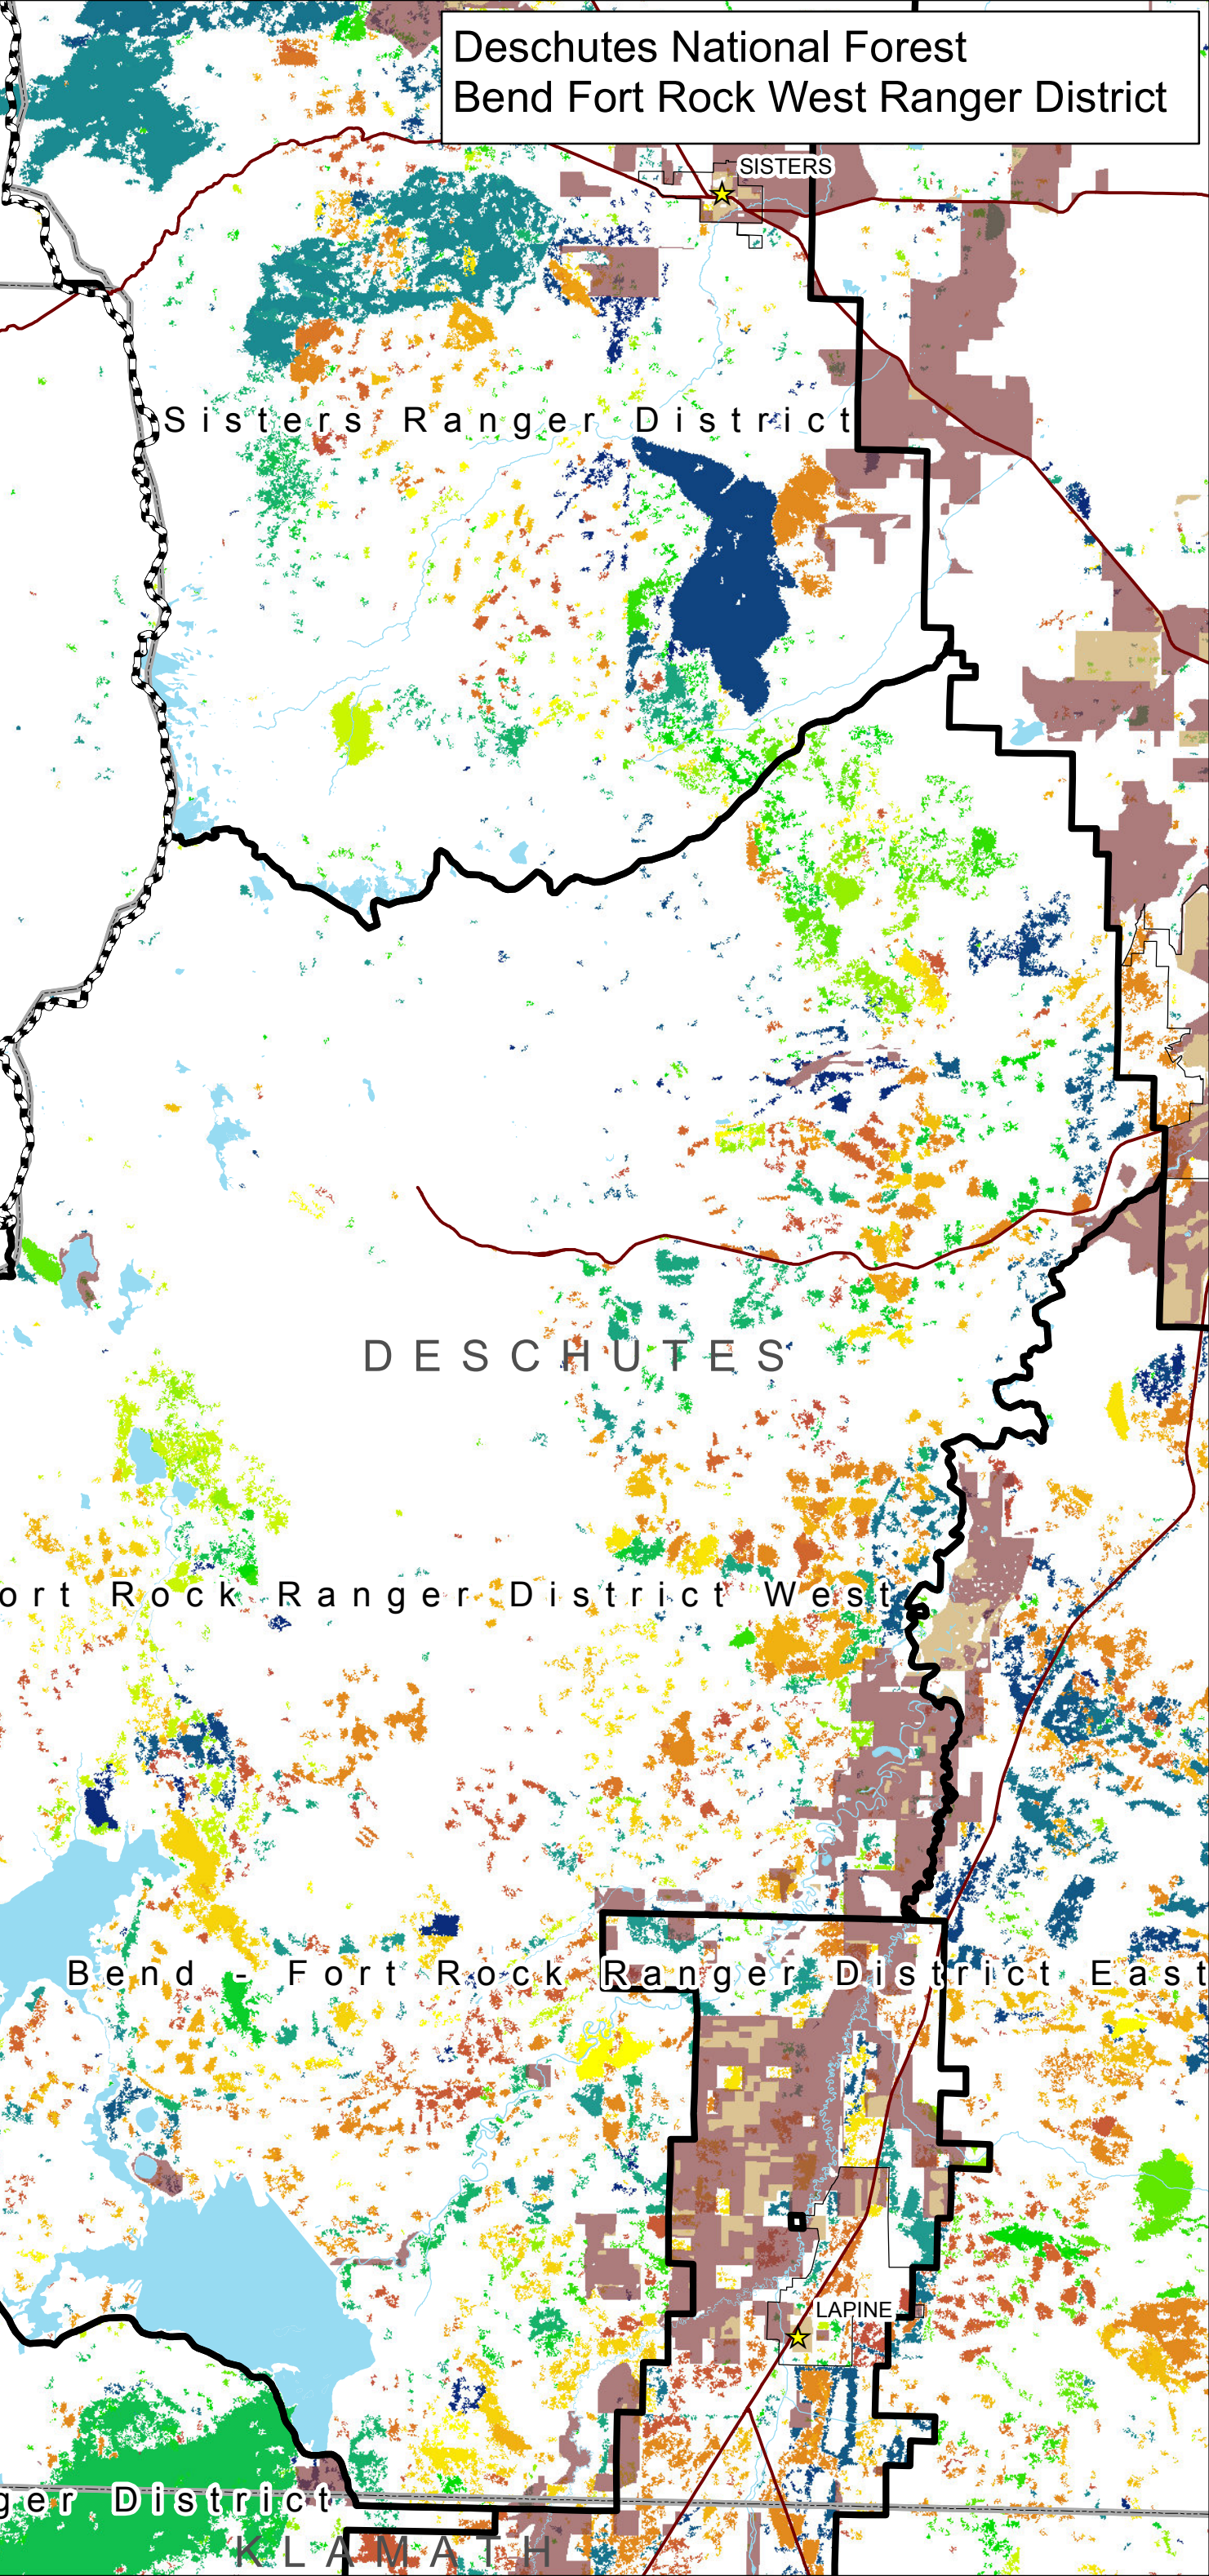

Deschutes National Forest Bend Fort Rock West Ranger District

Disturbance Year

- 1986
- 1987
- 1988
- 1989
- 1990
- 1991
- 1992
- 1993
- 1994
- 1995
- 1996
- 1997
- 1998
- 1999
- 2000
- 2001
- 2002
- 2003
- 2004
- 2005
- 2006
- 2007
- 2008
- 2009
- 2010
- 2011

WUI Classes

- Intermix WUI
- Interface WUI

Other Symbols

- FPF Boundary
- Ranger districts
- County
- Water bodies
- Roads
- Cities

FPF - 12 January 2012 - <http://fpf.forestry.oregonstate.edu/> - kao

DESCHUTES

Bend - Fort Rock Ranger District West

Bend - Fort Rock Ranger District East

Crescent Ranger District

KLAMATH

LAPINE

SISTERS