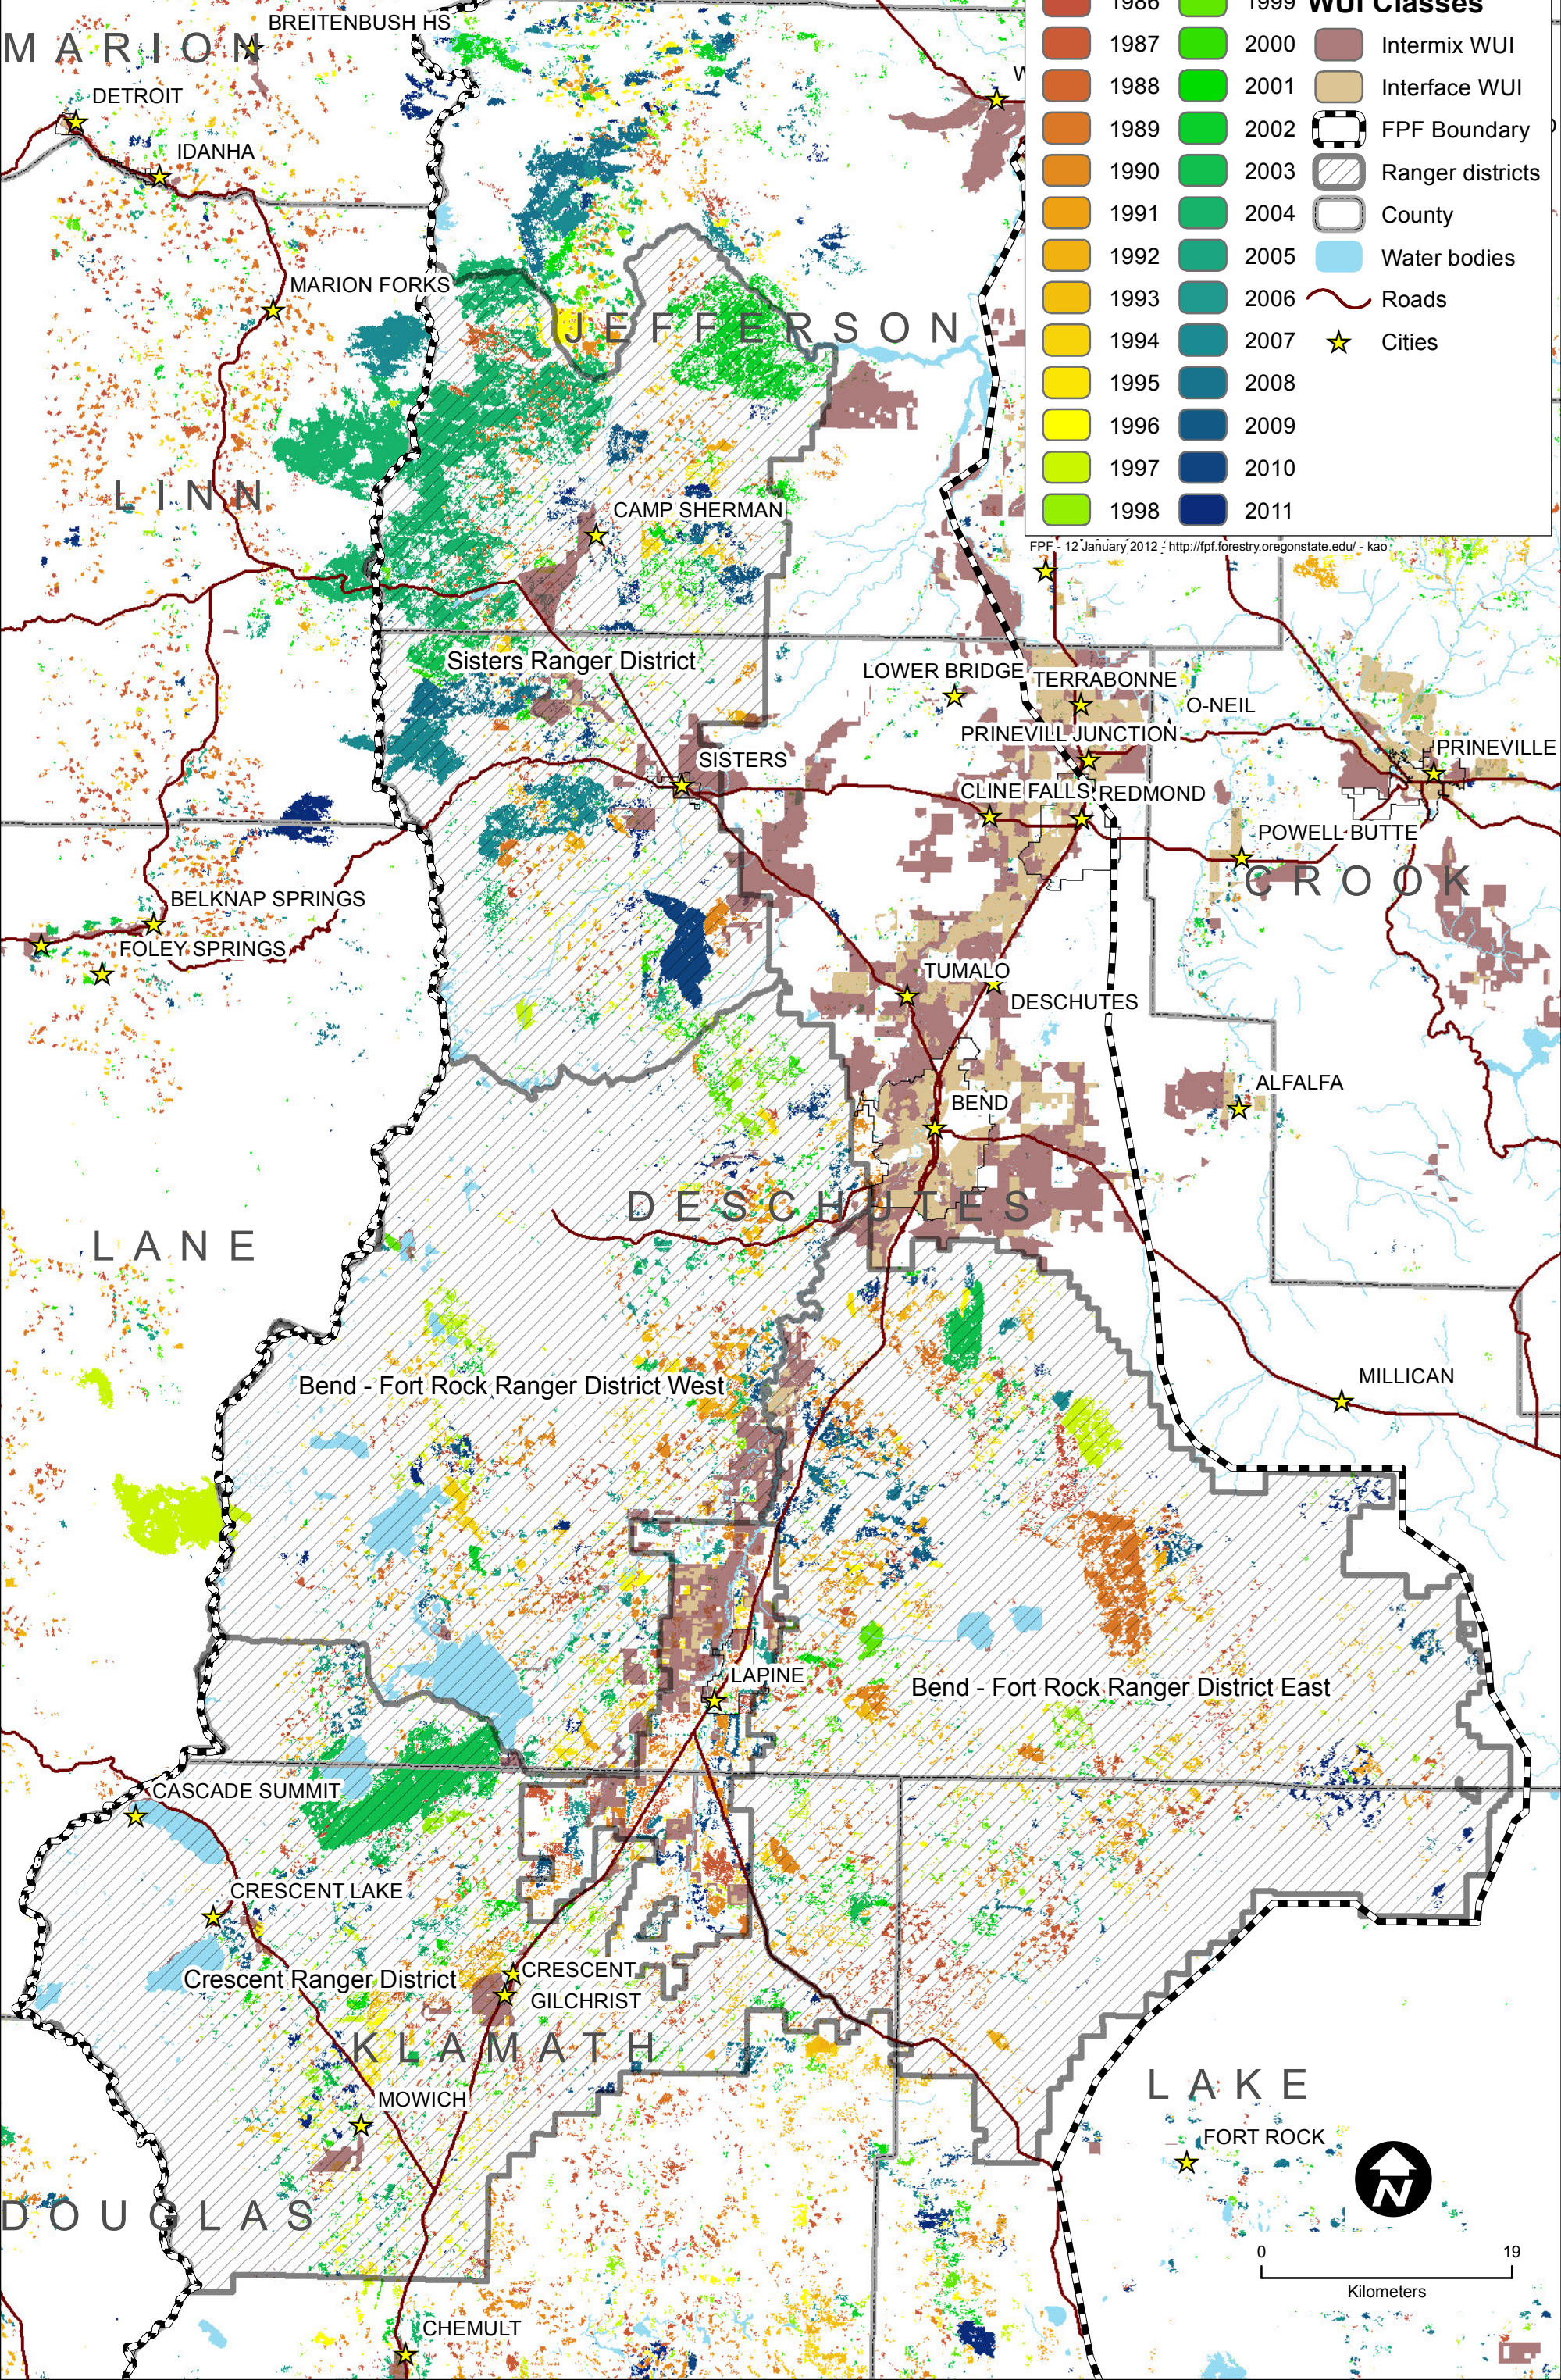

Deschutes National Forest

W A S C O

Disturbance Year

1986	1999	WUI Classes	
1987	2000		Intermix WUI
1988	2001		Interface WUI
1989	2002		FPF Boundary
1990	2003		Ranger districts
1991	2004		County
1992	2005		Water bodies
1993	2006		Roads
1994	2007		Cities
1995	2008		
1996	2009		
1997	2010		
1998	2011		

FPF - 12 January 2012 - <http://fpf.forestry.oregonstate.edu/> - kao