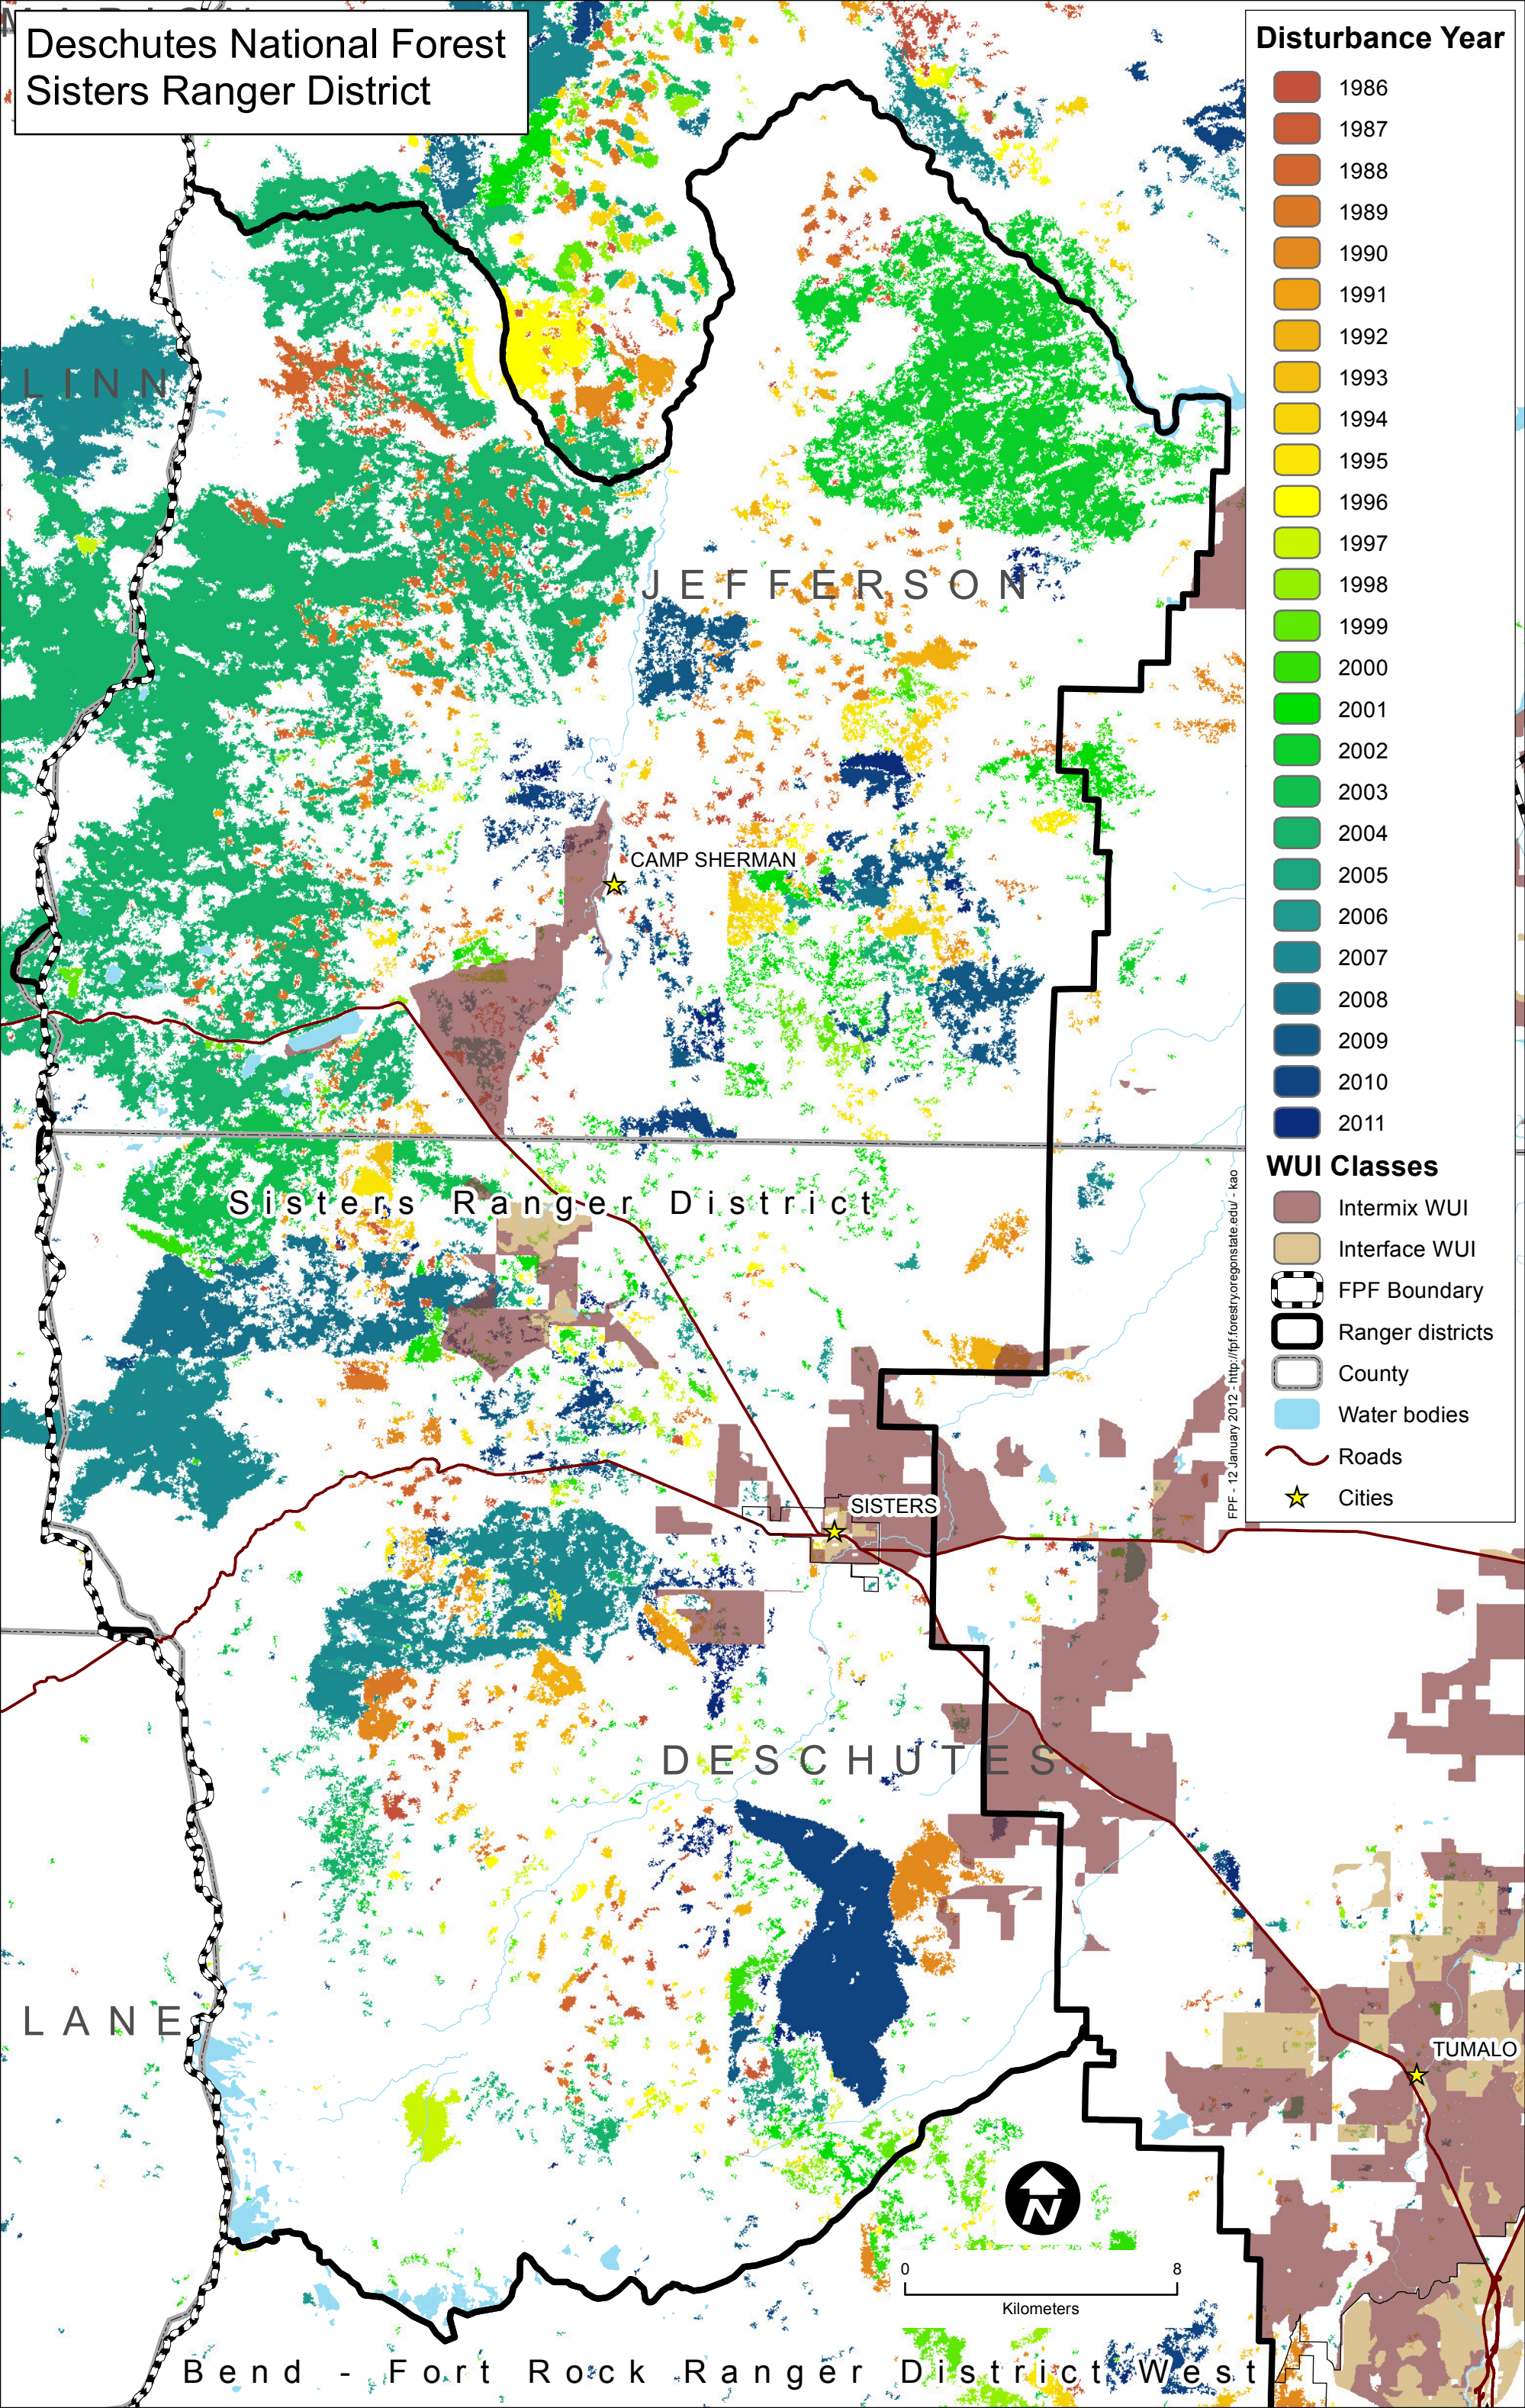

Deschutes National Forest
Sisters Ranger District

Disturbance Year

- 1986
- 1987
- 1988
- 1989
- 1990
- 1991
- 1992
- 1993
- 1994
- 1995
- 1996
- 1997
- 1998
- 1999
- 2000
- 2001
- 2002
- 2003
- 2004
- 2005
- 2006
- 2007
- 2008
- 2009
- 2010
- 2011

WUI Classes

- Intermix WUI
- Interface WUI
- FPF Boundary
- Ranger districts
- County
- Water bodies
- Roads
- Cities

FPF - 12 January 2012 - <http://fpf.forestryoregonstate.edu/> - kao

L I N N

J E F F E R S O N

Sisters Ranger District

D E S C H U T E S

L A N E

Bend - Fort Rock Ranger District West

CAMP SHERMAN

SISTERS

TUMALO