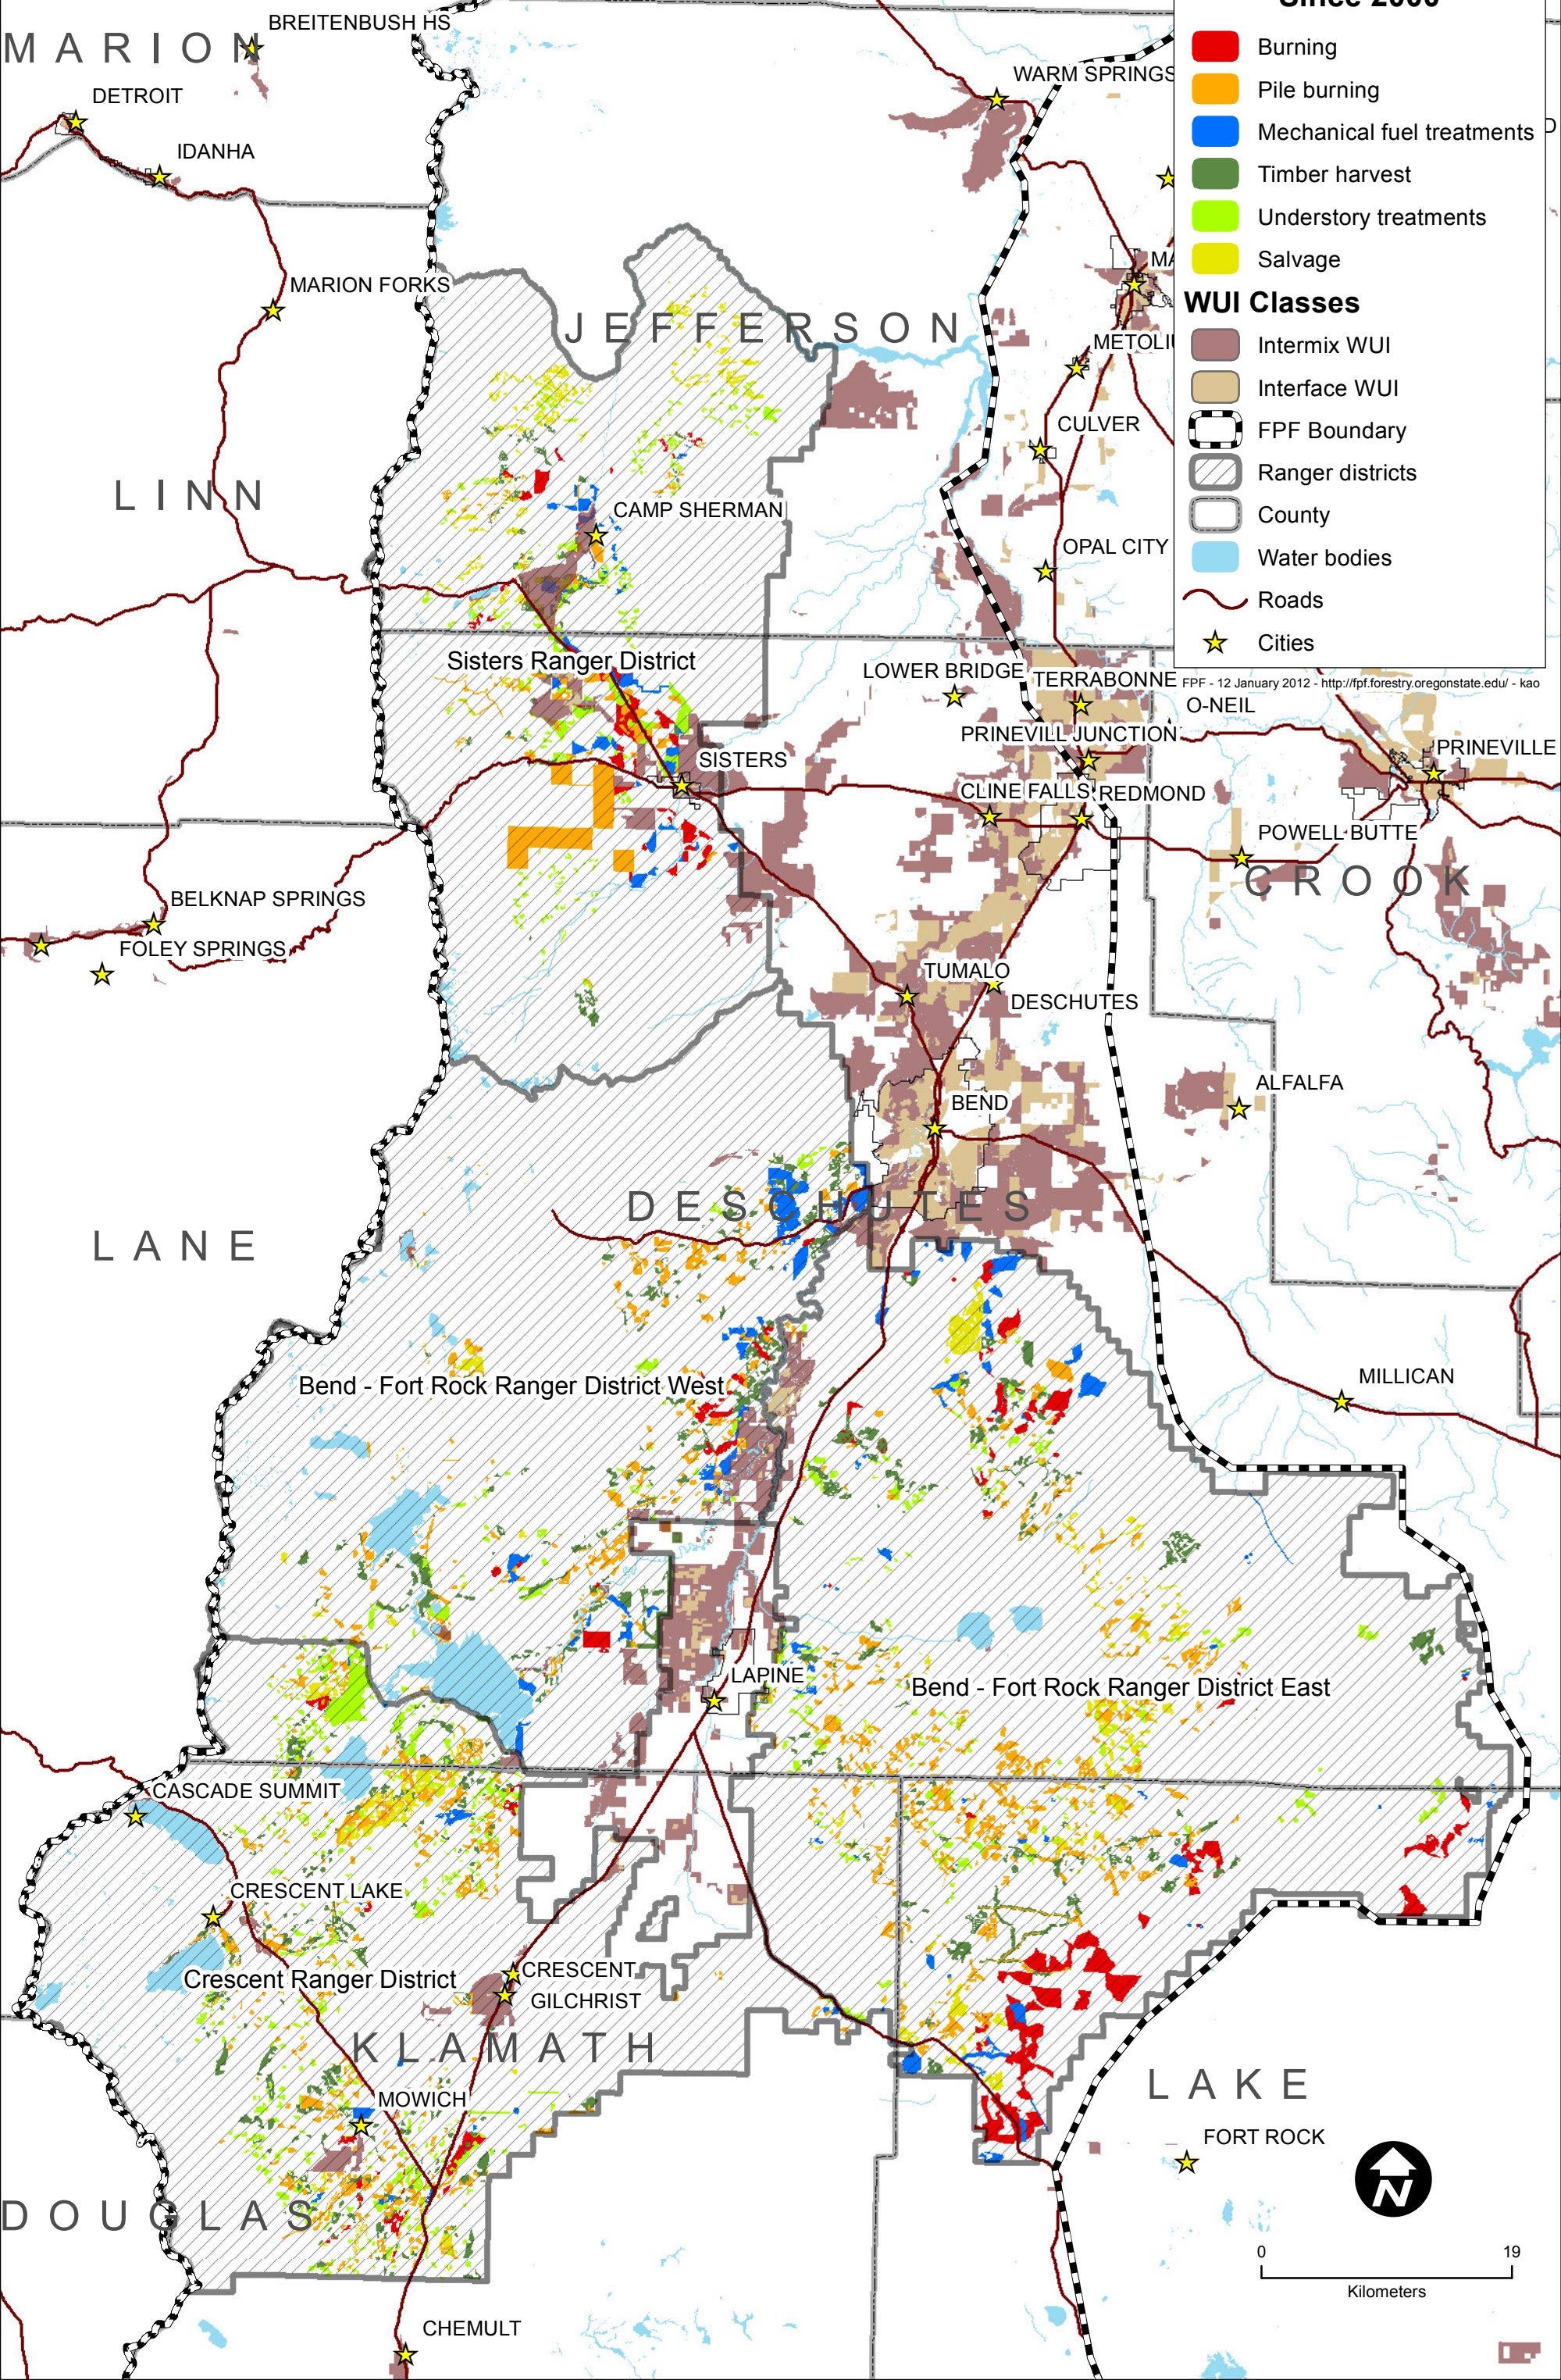

Deschutes National Forest

W A S C O

SOUTH JUNCO

FACTS Activities Since 2000

- Burning
- Pile burning
- Mechanical fuel treatments
- Timber harvest
- Understory treatments
- Salvage

WUI Classes

- Intermix WUI
- Interface WUI
- FPF Boundary
- Ranger districts
- County
- Water bodies
- Roads
- ★ Cities

FPF - 12 January 2012 - <http://fpf.forestry.oregonstate.edu/> - kao

0 19
Kilometers