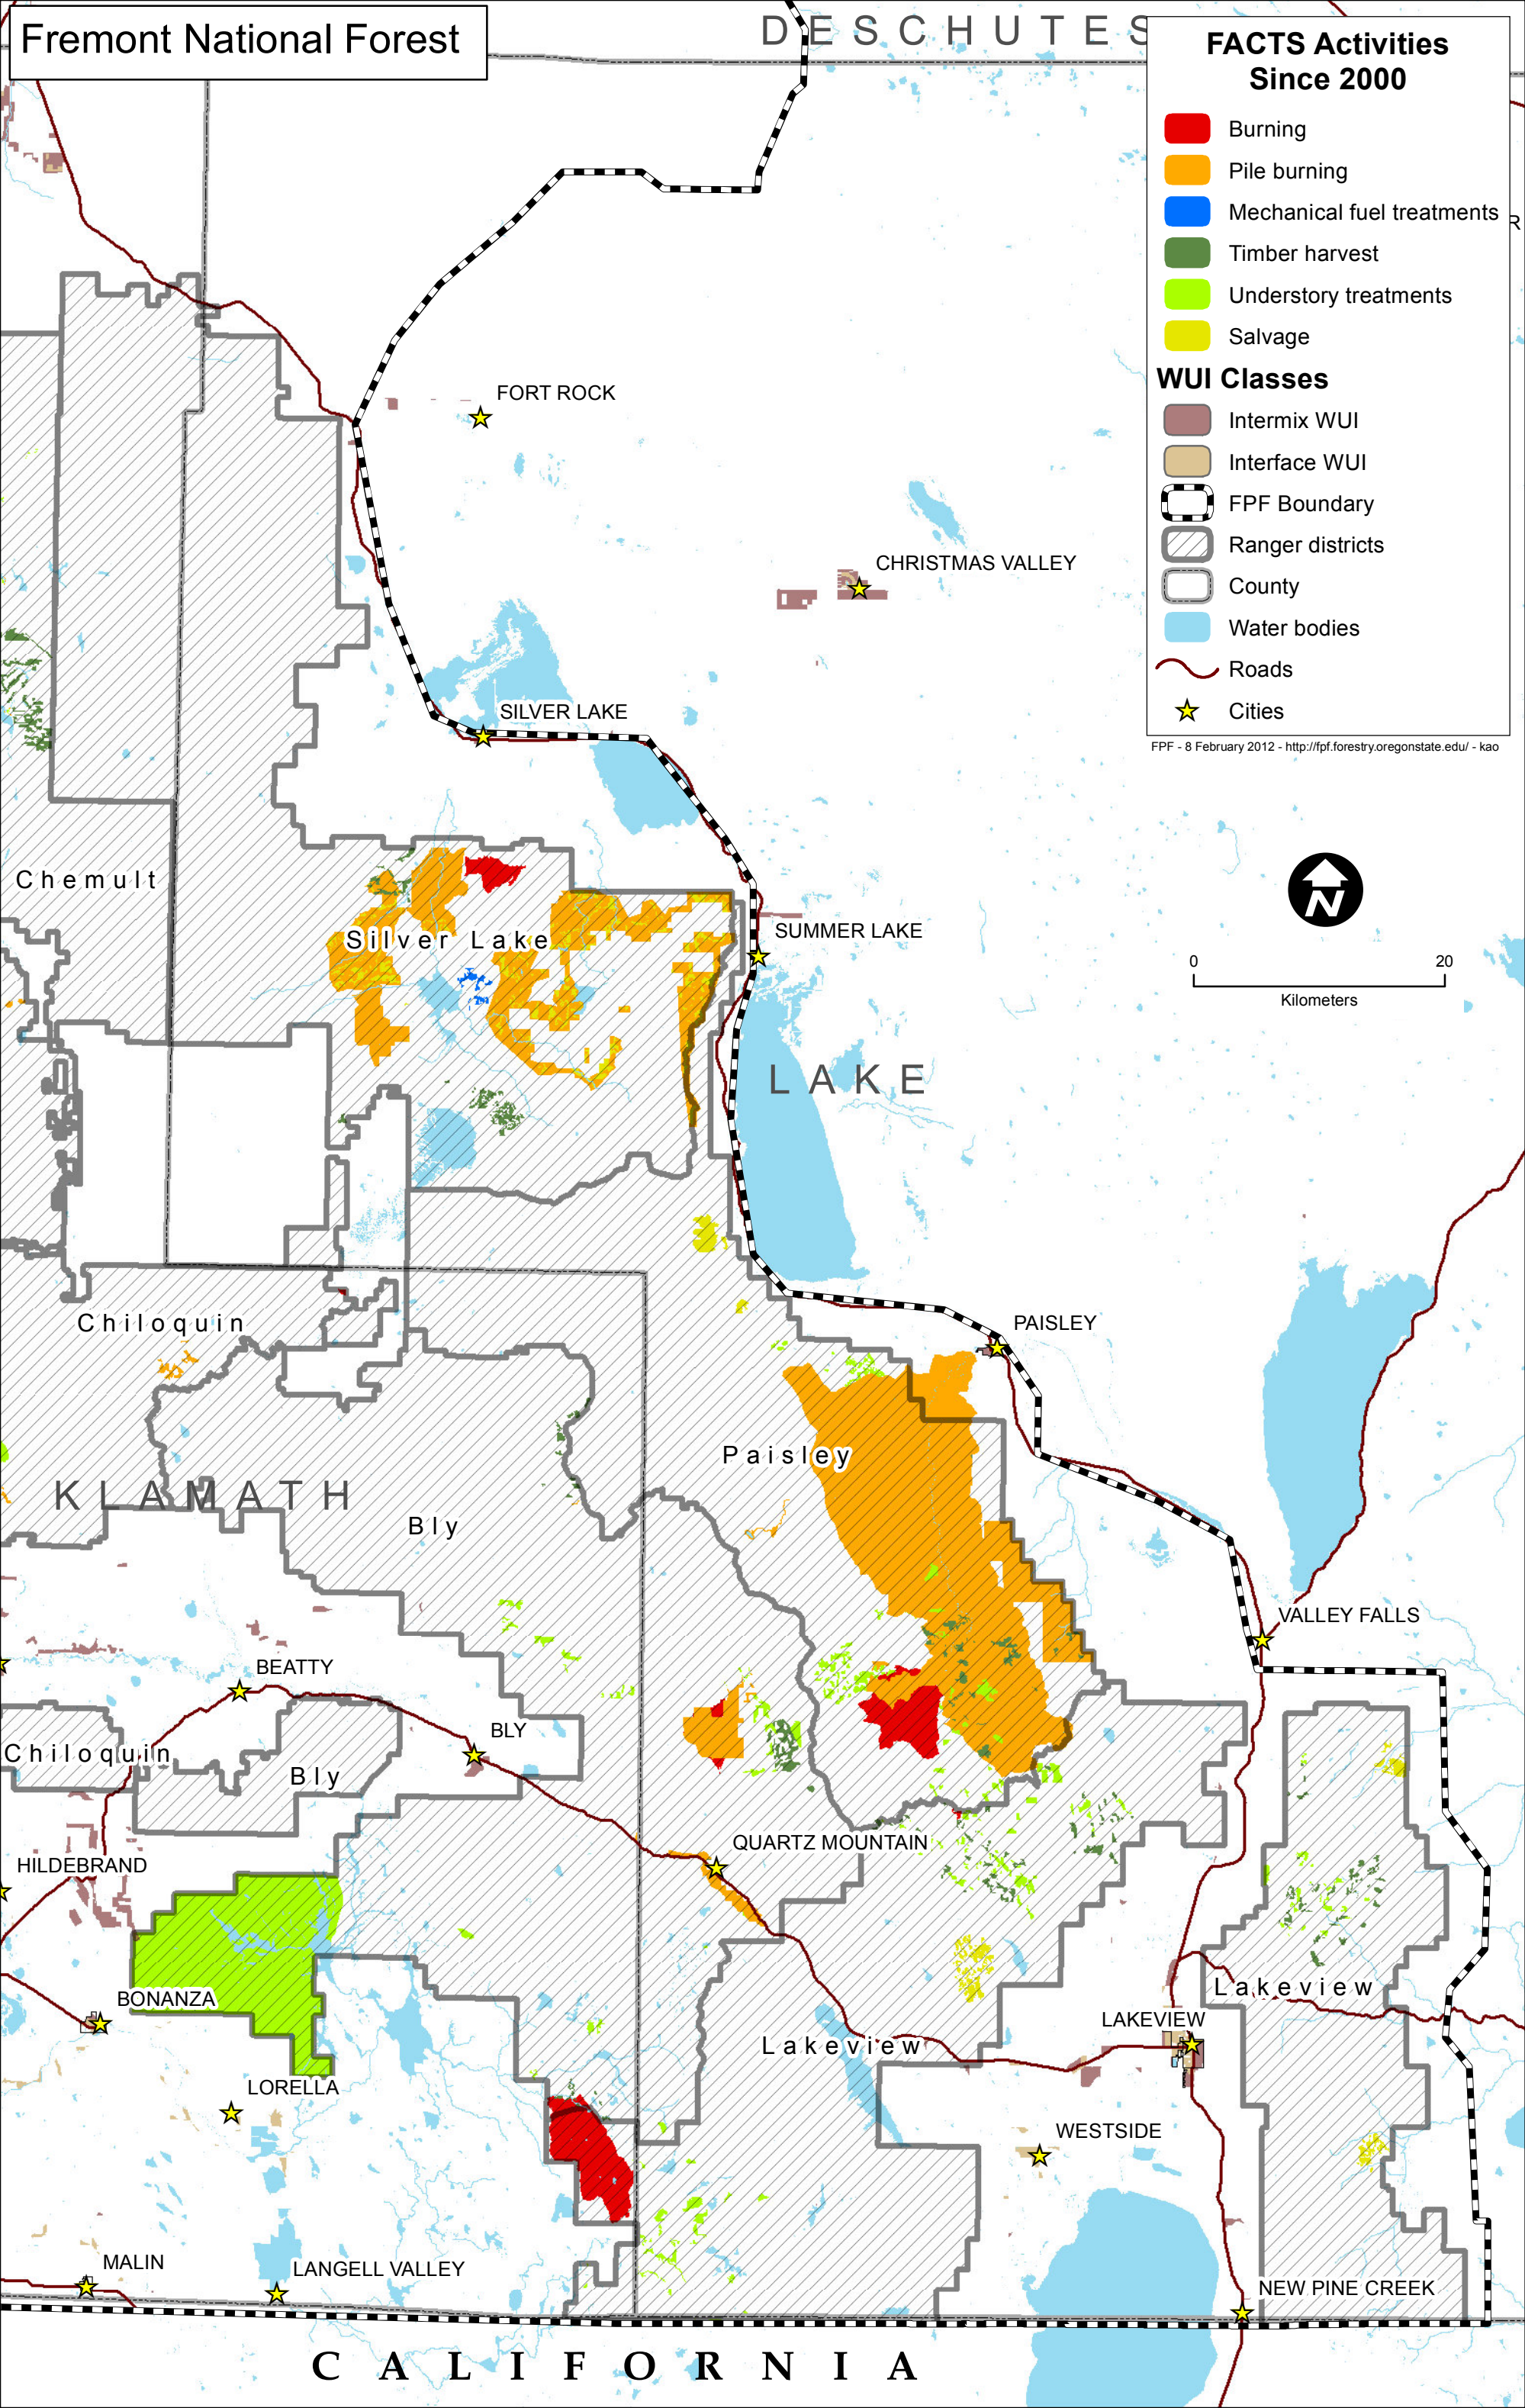

Fremont National Forest

D E S C H U T E S

FACTS Activities Since 2000

- Burning
- Pile burning
- Mechanical fuel treatments
- Timber harvest
- Understory treatments
- Salvage

WUI Classes

- Intermix WUI
- Interface WUI
- FPF Boundary
- Ranger districts
- County
- Water bodies
- Roads
- Cities

FPF - 8 February 2012 - <http://fpf.forestry.oregonstate.edu/> - kao

C A L I F O R N I A