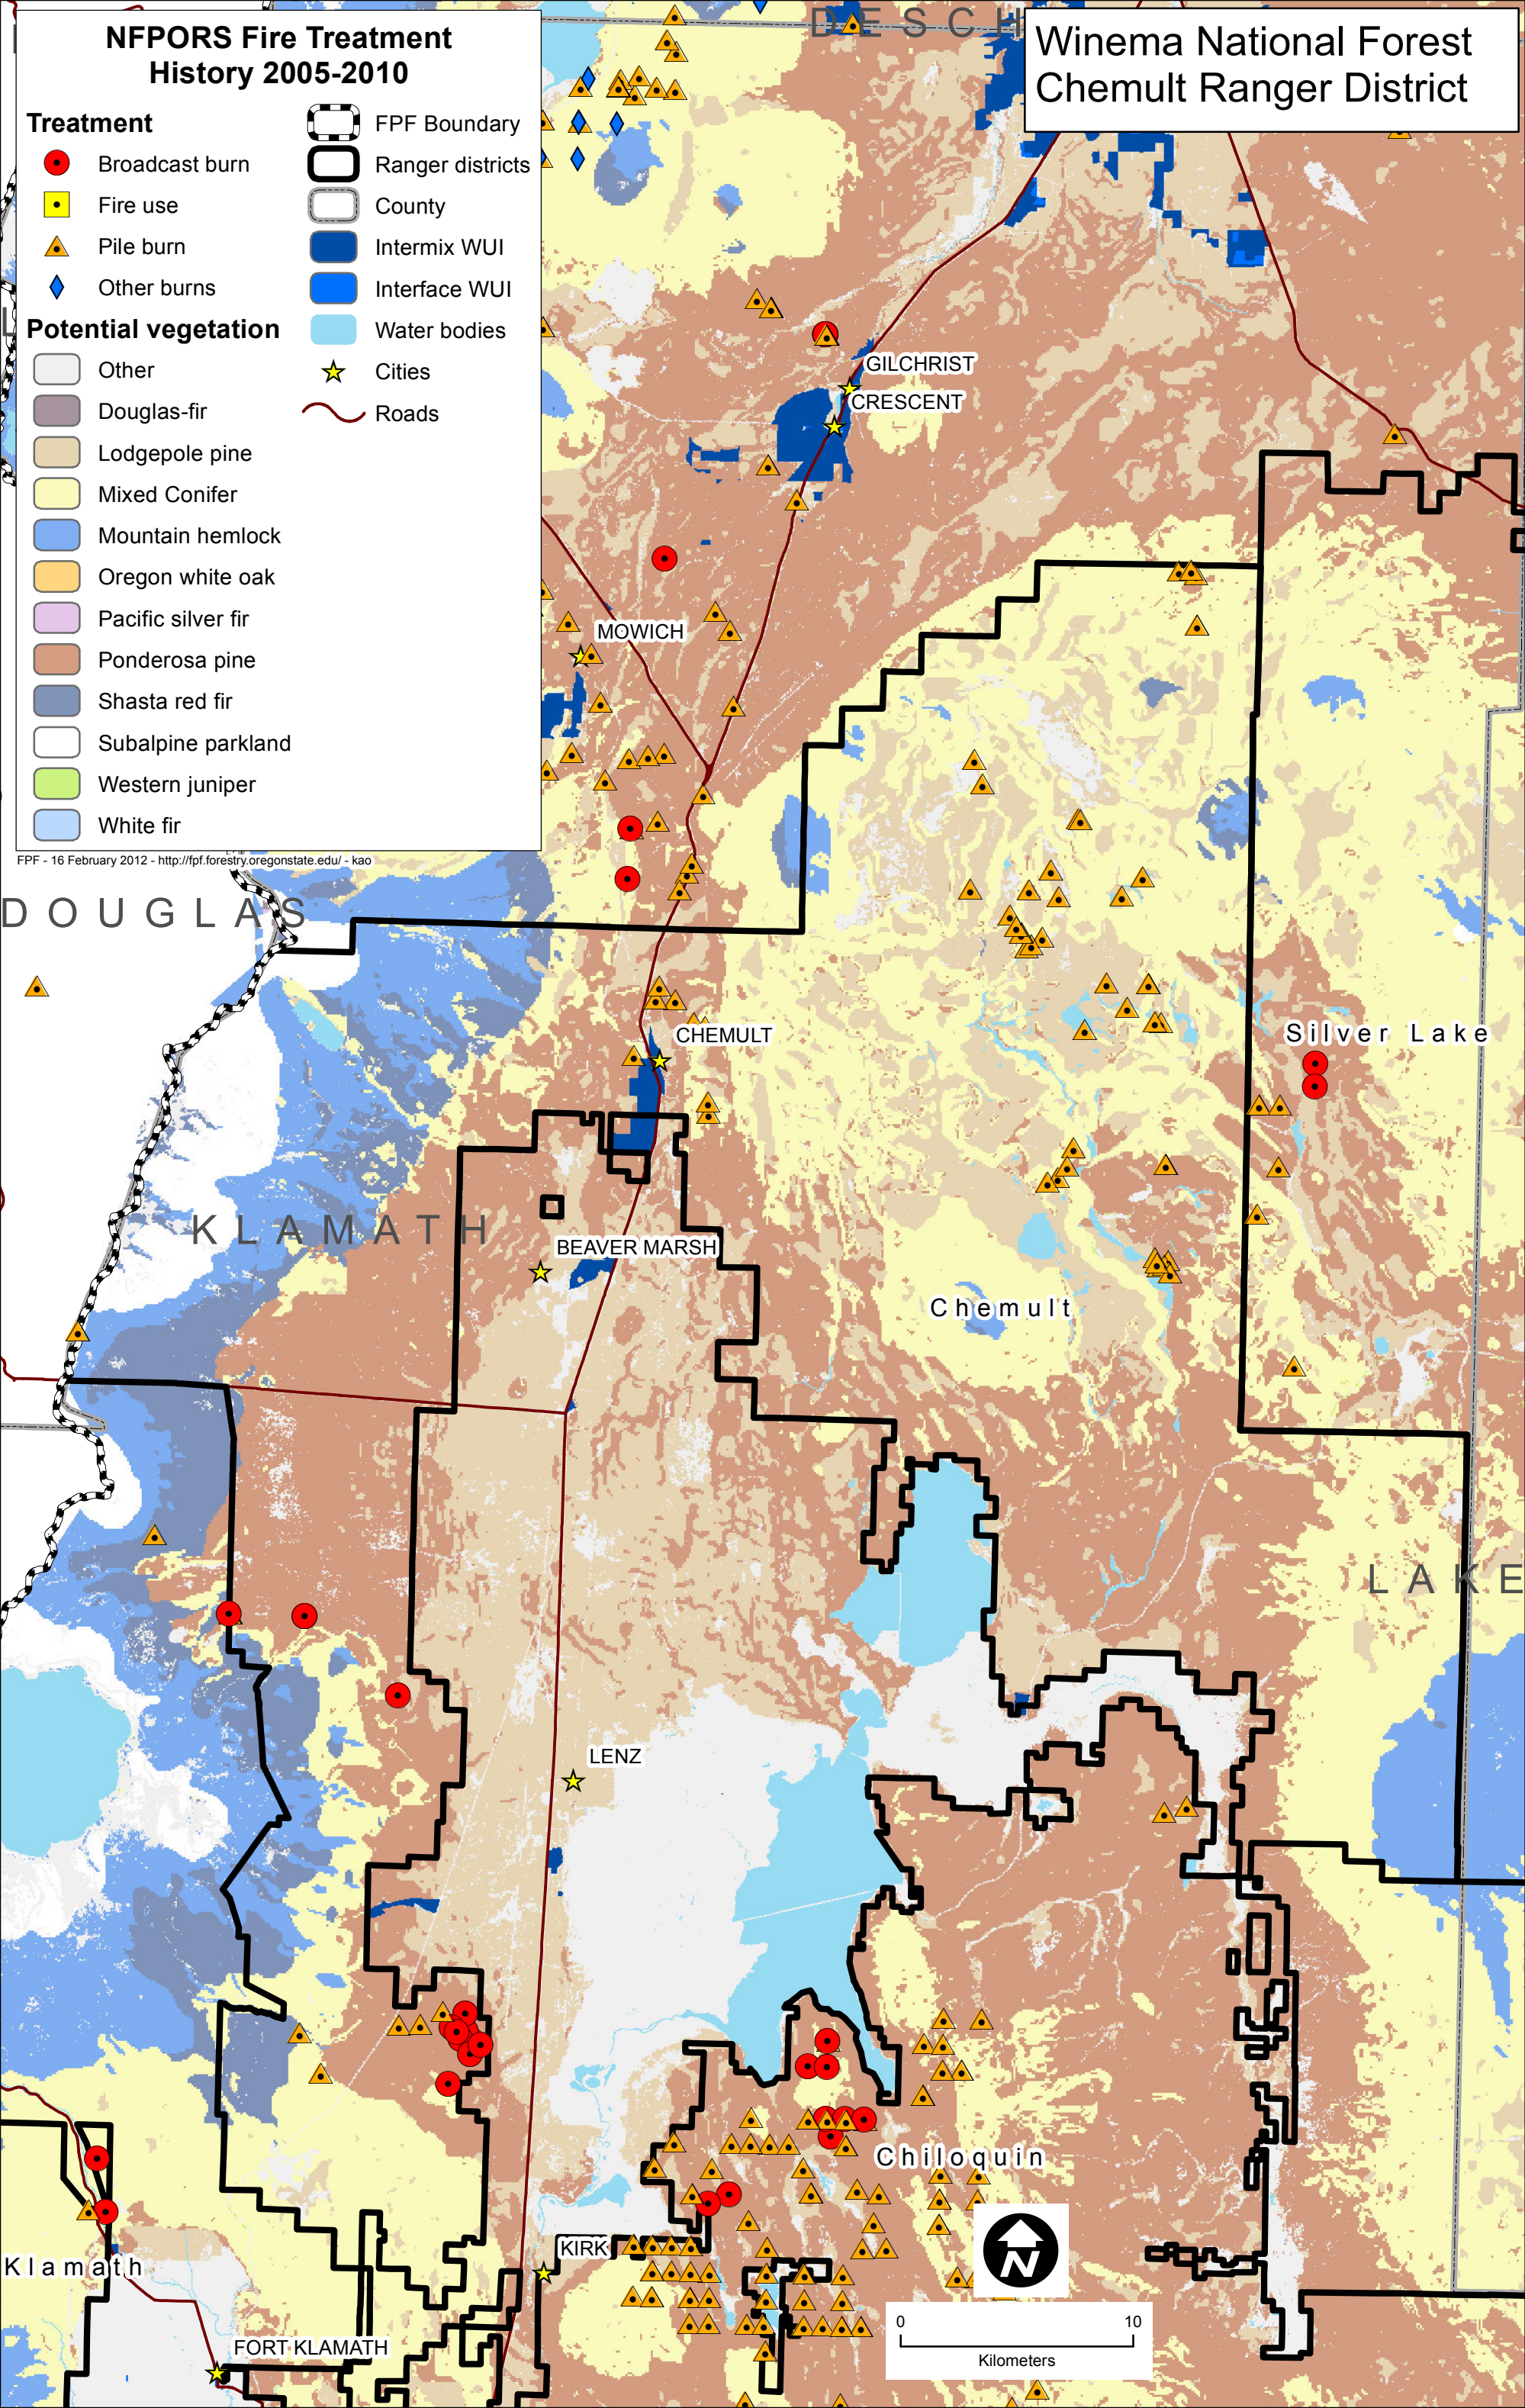

## Winema National Forest Chemult Ranger District

**Treatment**

- Broadcast burn
- Fire use
- ▲ Pile burn
- ◆ Other burns

**Potential vegetation**

- Other
- Douglas-fir
- Lodgepole pine
- Mixed Conifer
- Mountain hemlock
- Oregon white oak
- Pacific silver fir
- Ponderosa pine
- Shasta red fir
- Subalpine parkland
- Western juniper
- White fir

**Other Symbols**

- FPF Boundary
- Ranger districts
- County
- Intermix WUI
- Interface WUI
- Water bodies
- ★ Cities
- ~ Roads

FPF - 16 February 2012 - <http://fpf.forestry.oregonstate.edu/> - kao

DOUGLAS

KLAMATH

Klamath

FORT KLAMATH

GILCHRIST  
CRESCENT

MOWICH

CHEMULT

BEAVER MARSH

Chemult

Silver Lake

LAKE

LENZ

Chiloquin

KIRK