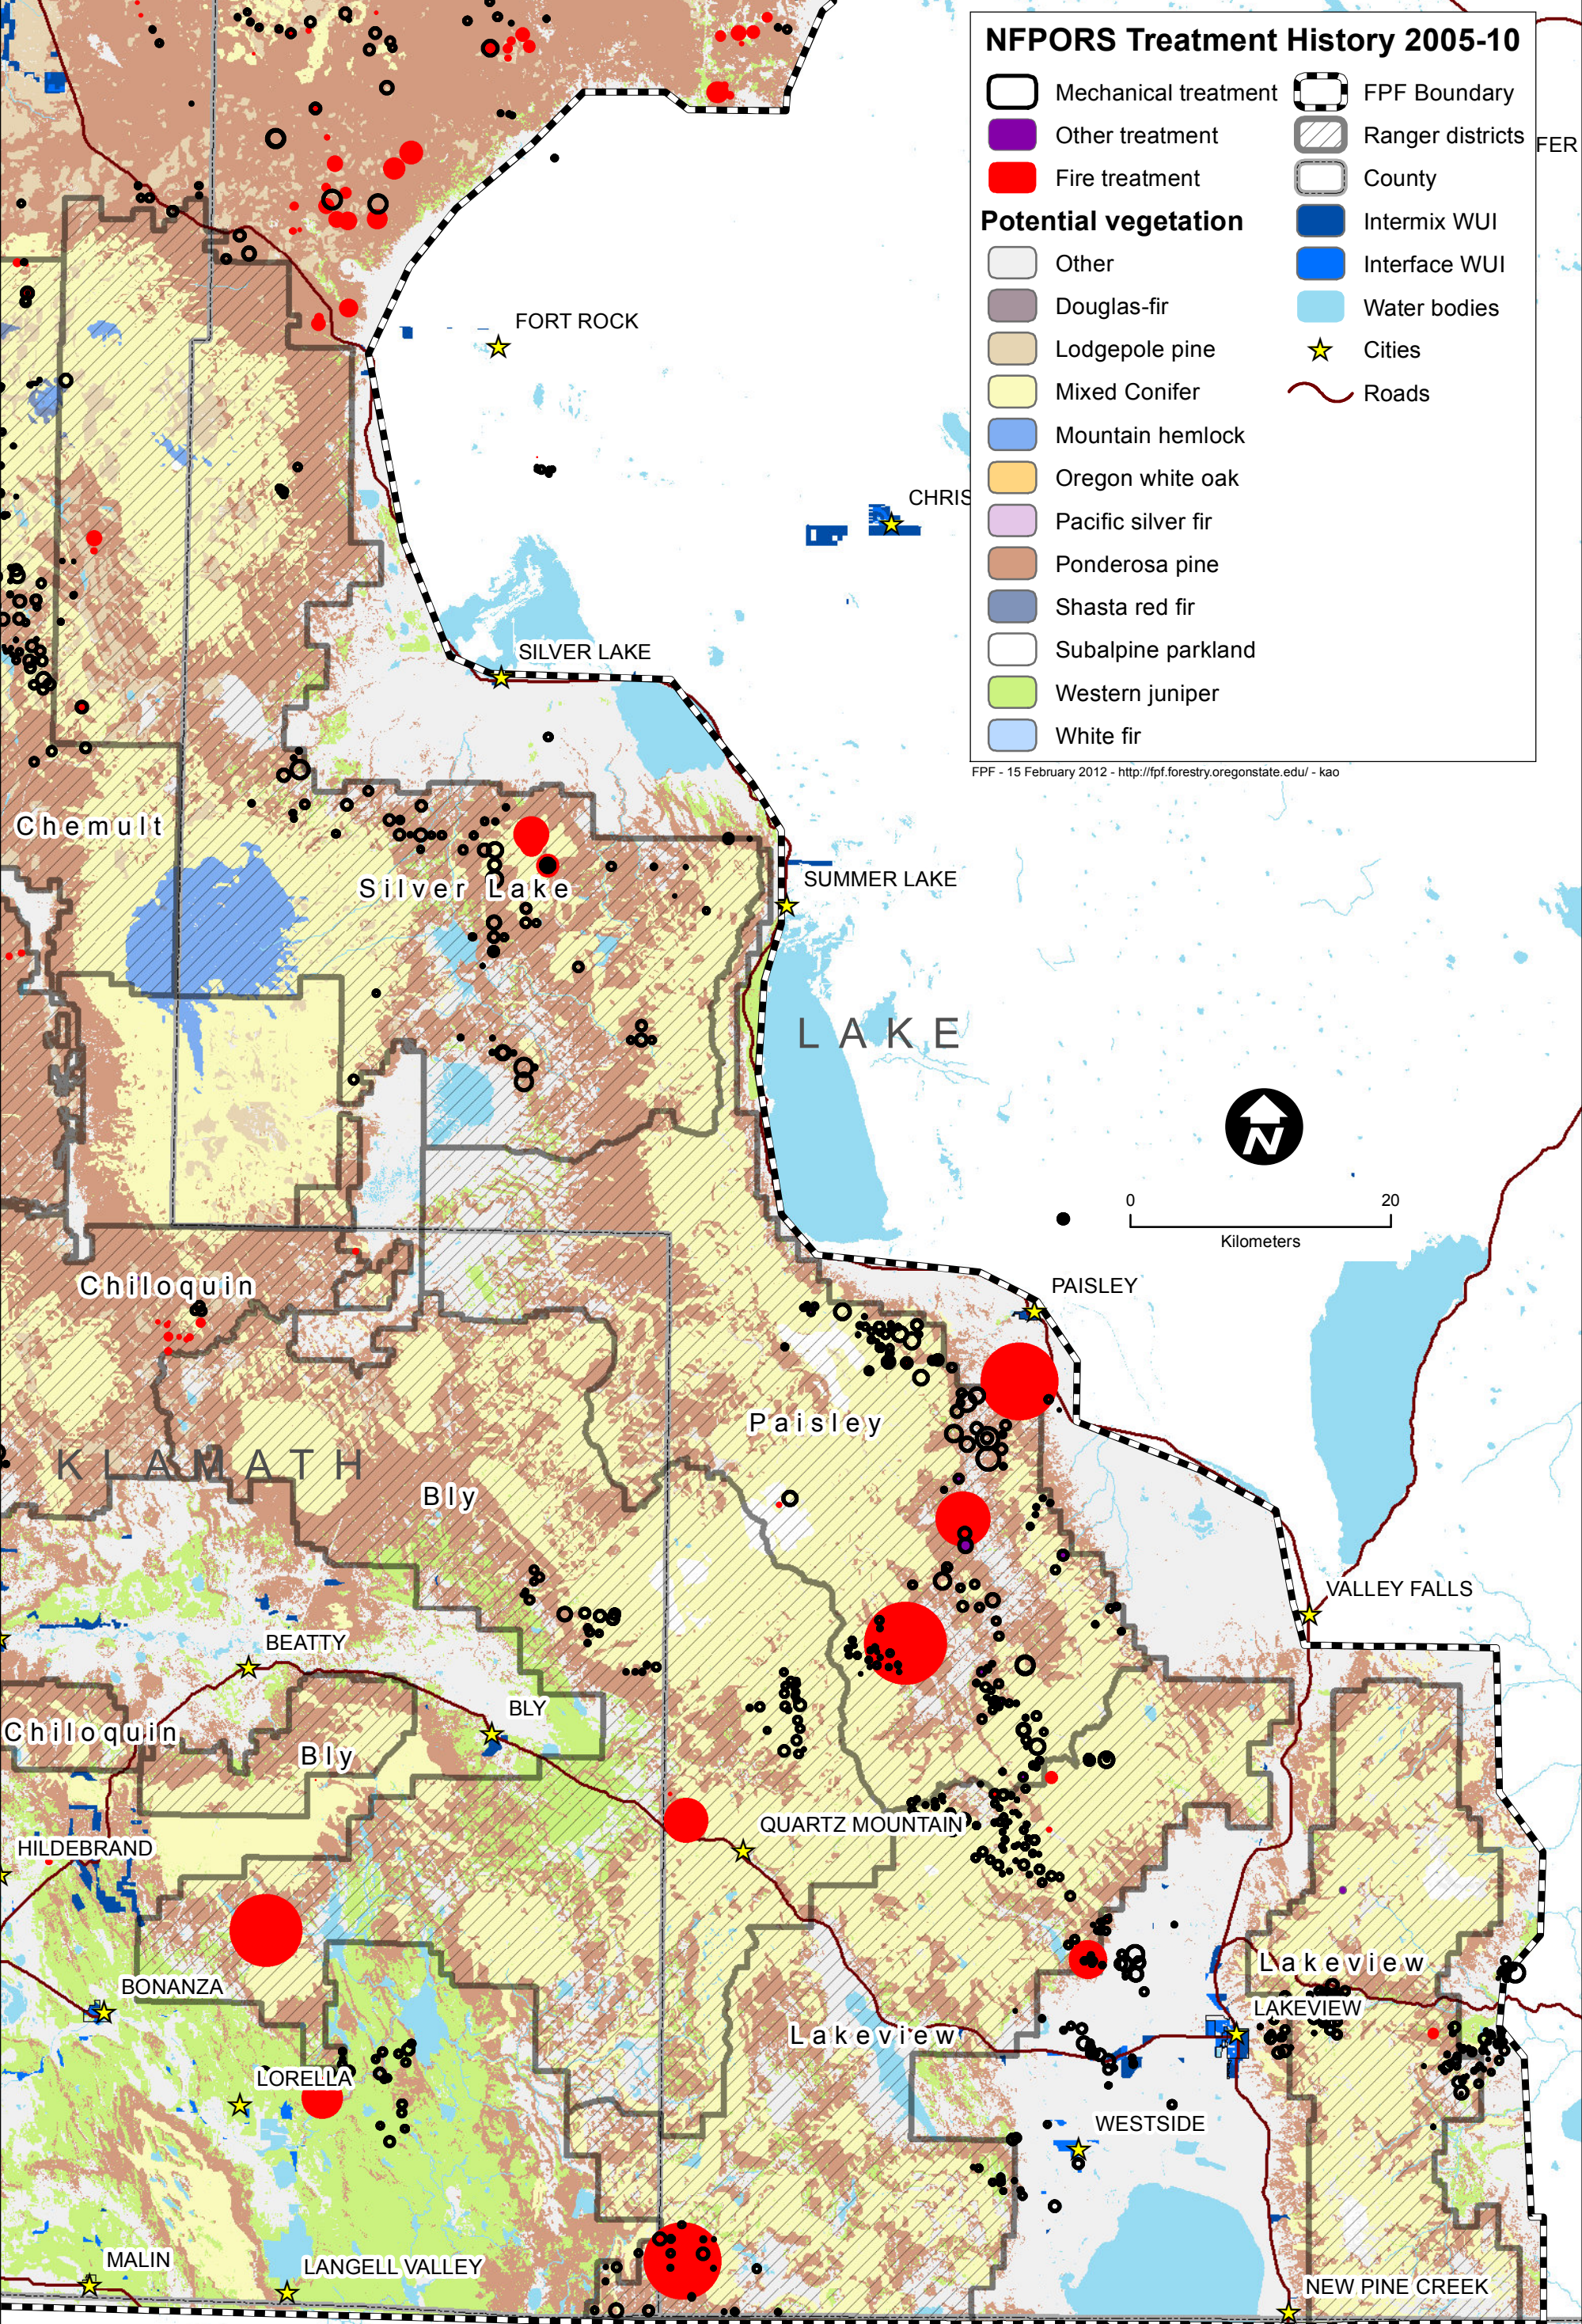

# Fremont National Forest

DESCHUTES

## NFPORS Treatment History 2005-10

Mechanical treatment	FPF Boundary
Other treatment	Ranger districts
Fire treatment	County
<b>Potential vegetation</b>	
Other	Intermix WUI
Douglas-fir	Interface WUI
Lodgepole pine	Water bodies
Mixed Conifer	Cities
Mountain hemlock	Roads
Oregon white oak	
Pacific silver fir	
Ponderosa pine	
Shasta red fir	
Subalpine parkland	
Western juniper	
White fir	

FPF - 15 February 2012 - <http://fpf.forestry.oregonstate.edu/> - kao

CALIFORNIA