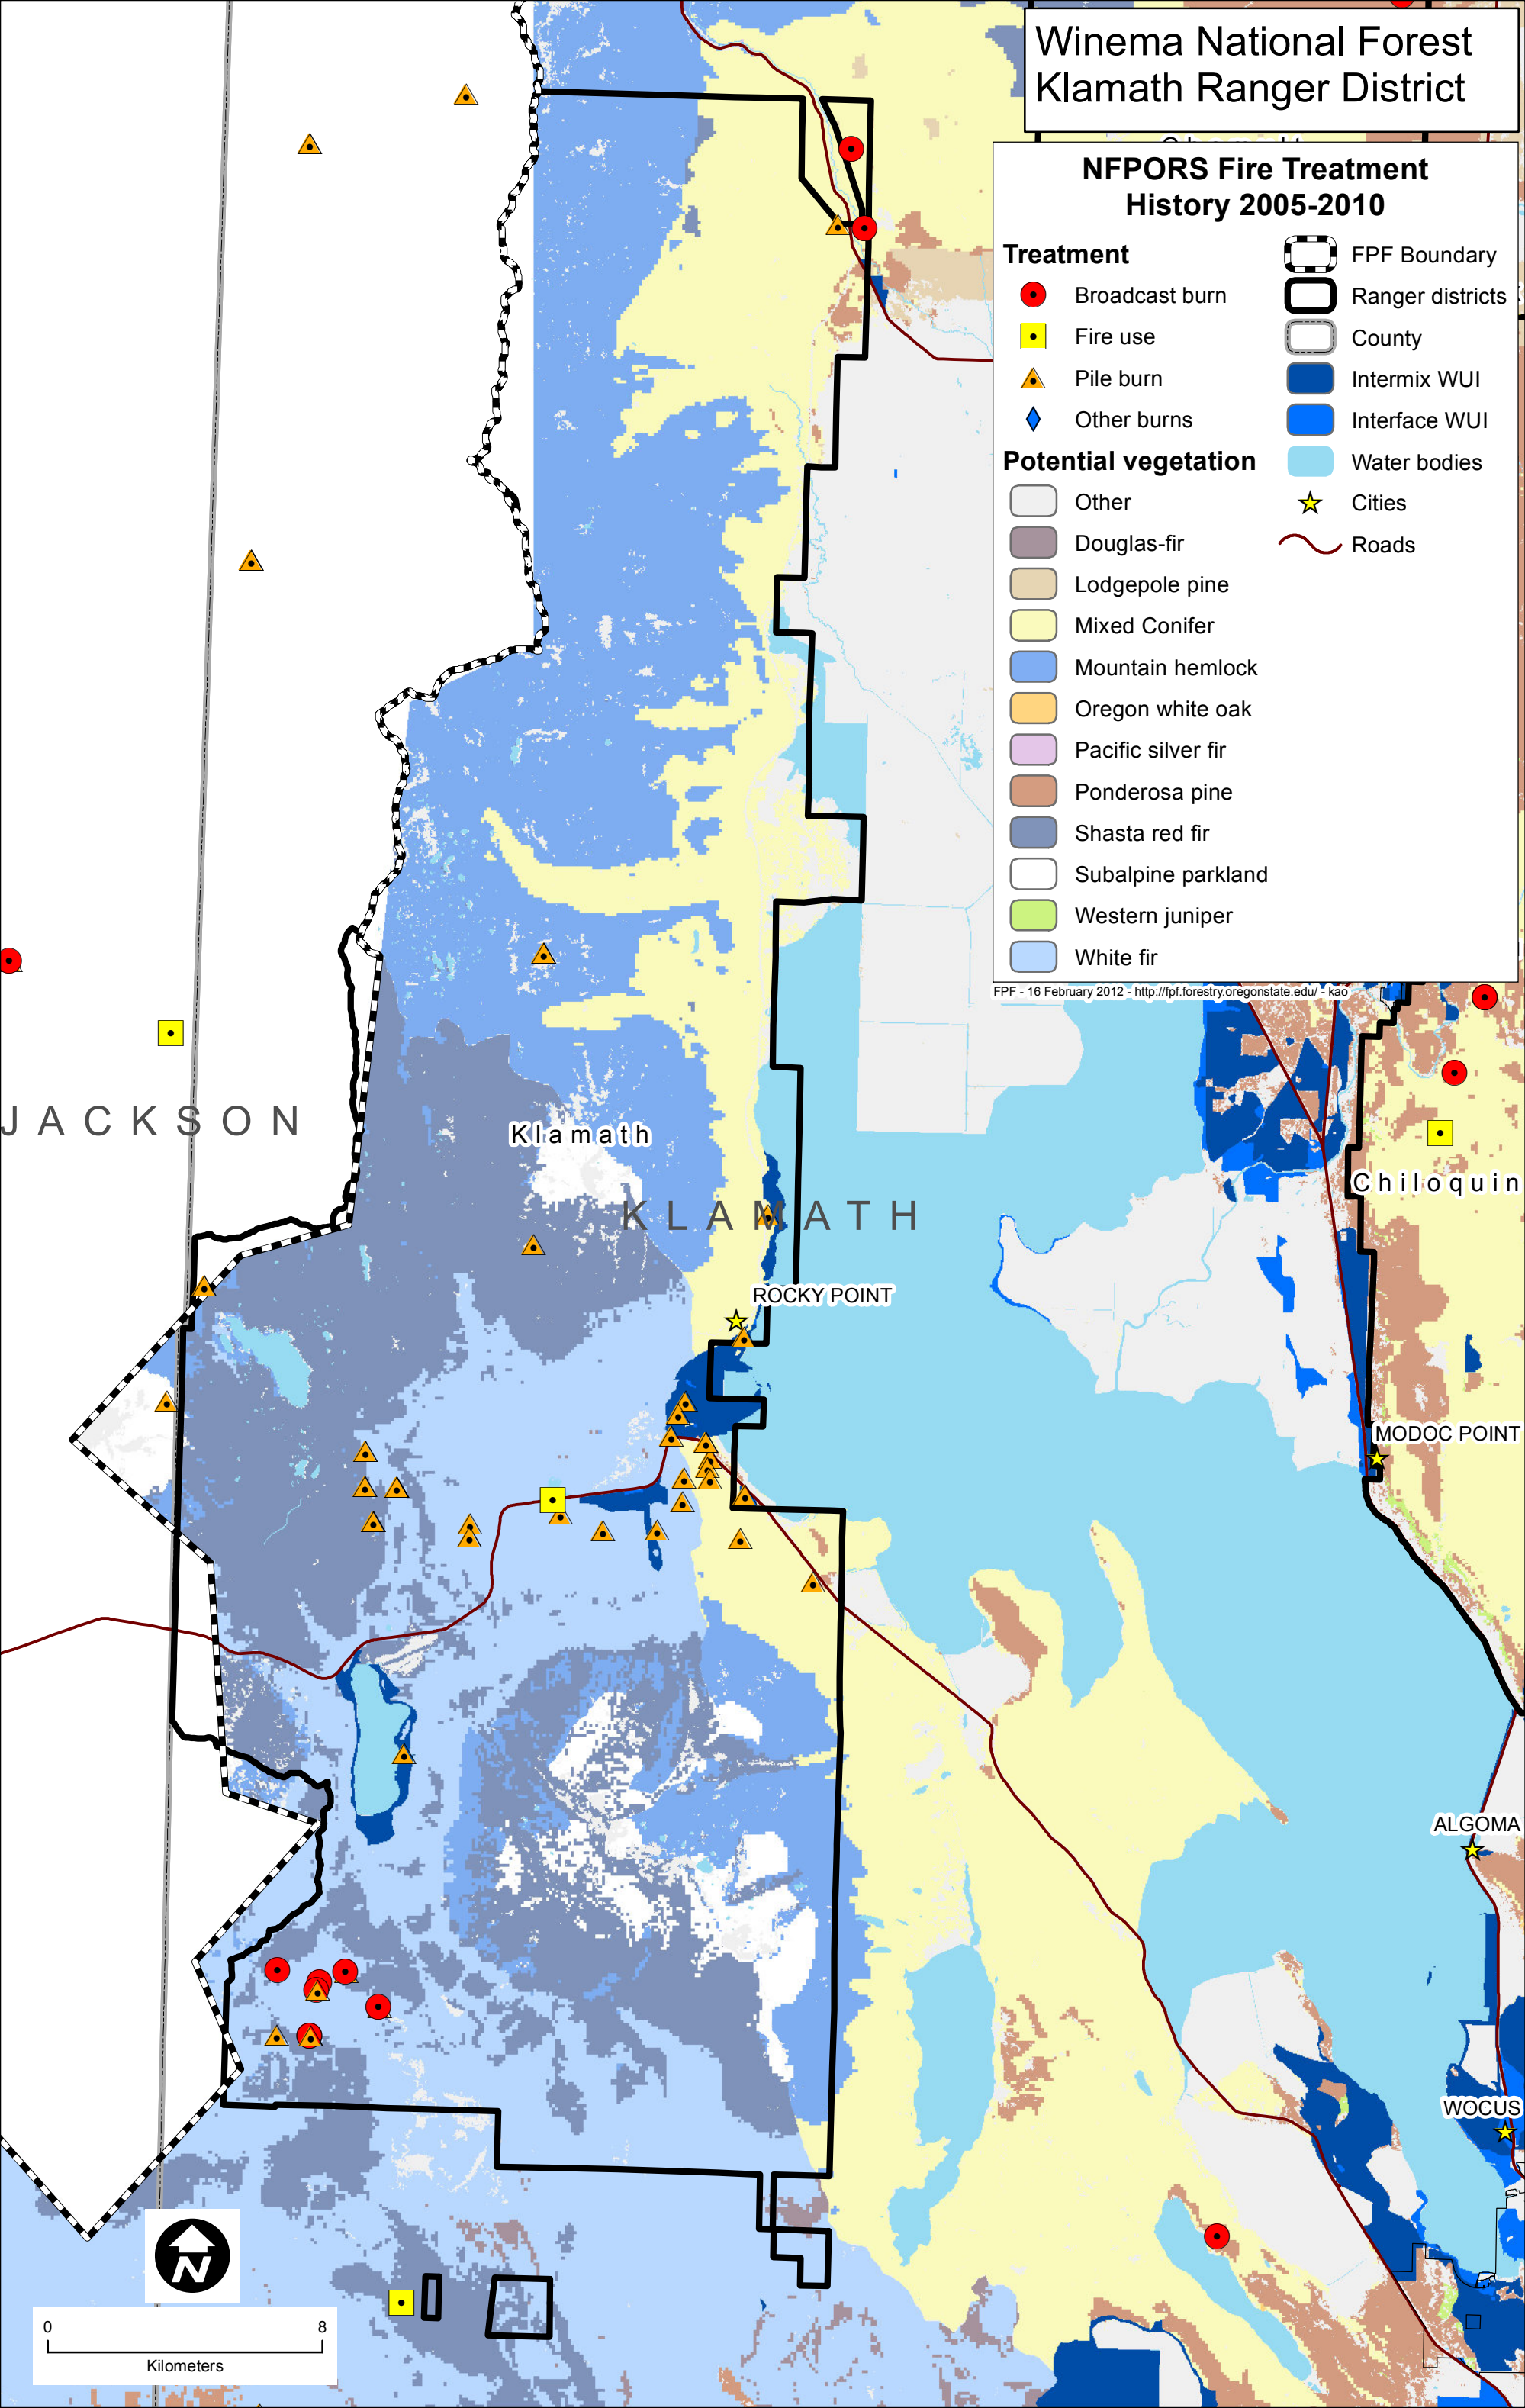

# Winema National Forest Klamath Ranger District

### NFPORS Fire Treatment History 2005-2010

<b>Treatment</b>	Broadcast burn	FPF Boundary
Fire use	Ranger districts	County
Pile burn	Intermix WUI	Interface WUI
Other burns	Water bodies	Cities
<b>Potential vegetation</b>	Roads	
Other		
Douglas-fir		
Lodgepole pine		
Mixed Conifer		
Mountain hemlock		
Oregon white oak		
Pacific silver fir		
Ponderosa pine		
Shasta red fir		
Subalpine parkland		
Western juniper		
White fir		

FPF - 16 February 2012 - <http://fpf.forestry.oregonstate.edu/> - kao

JACKSON

Klamath

K L A M A T H

ROCKY POINT

Chiloquin

MODOC POINT

ALGOMA