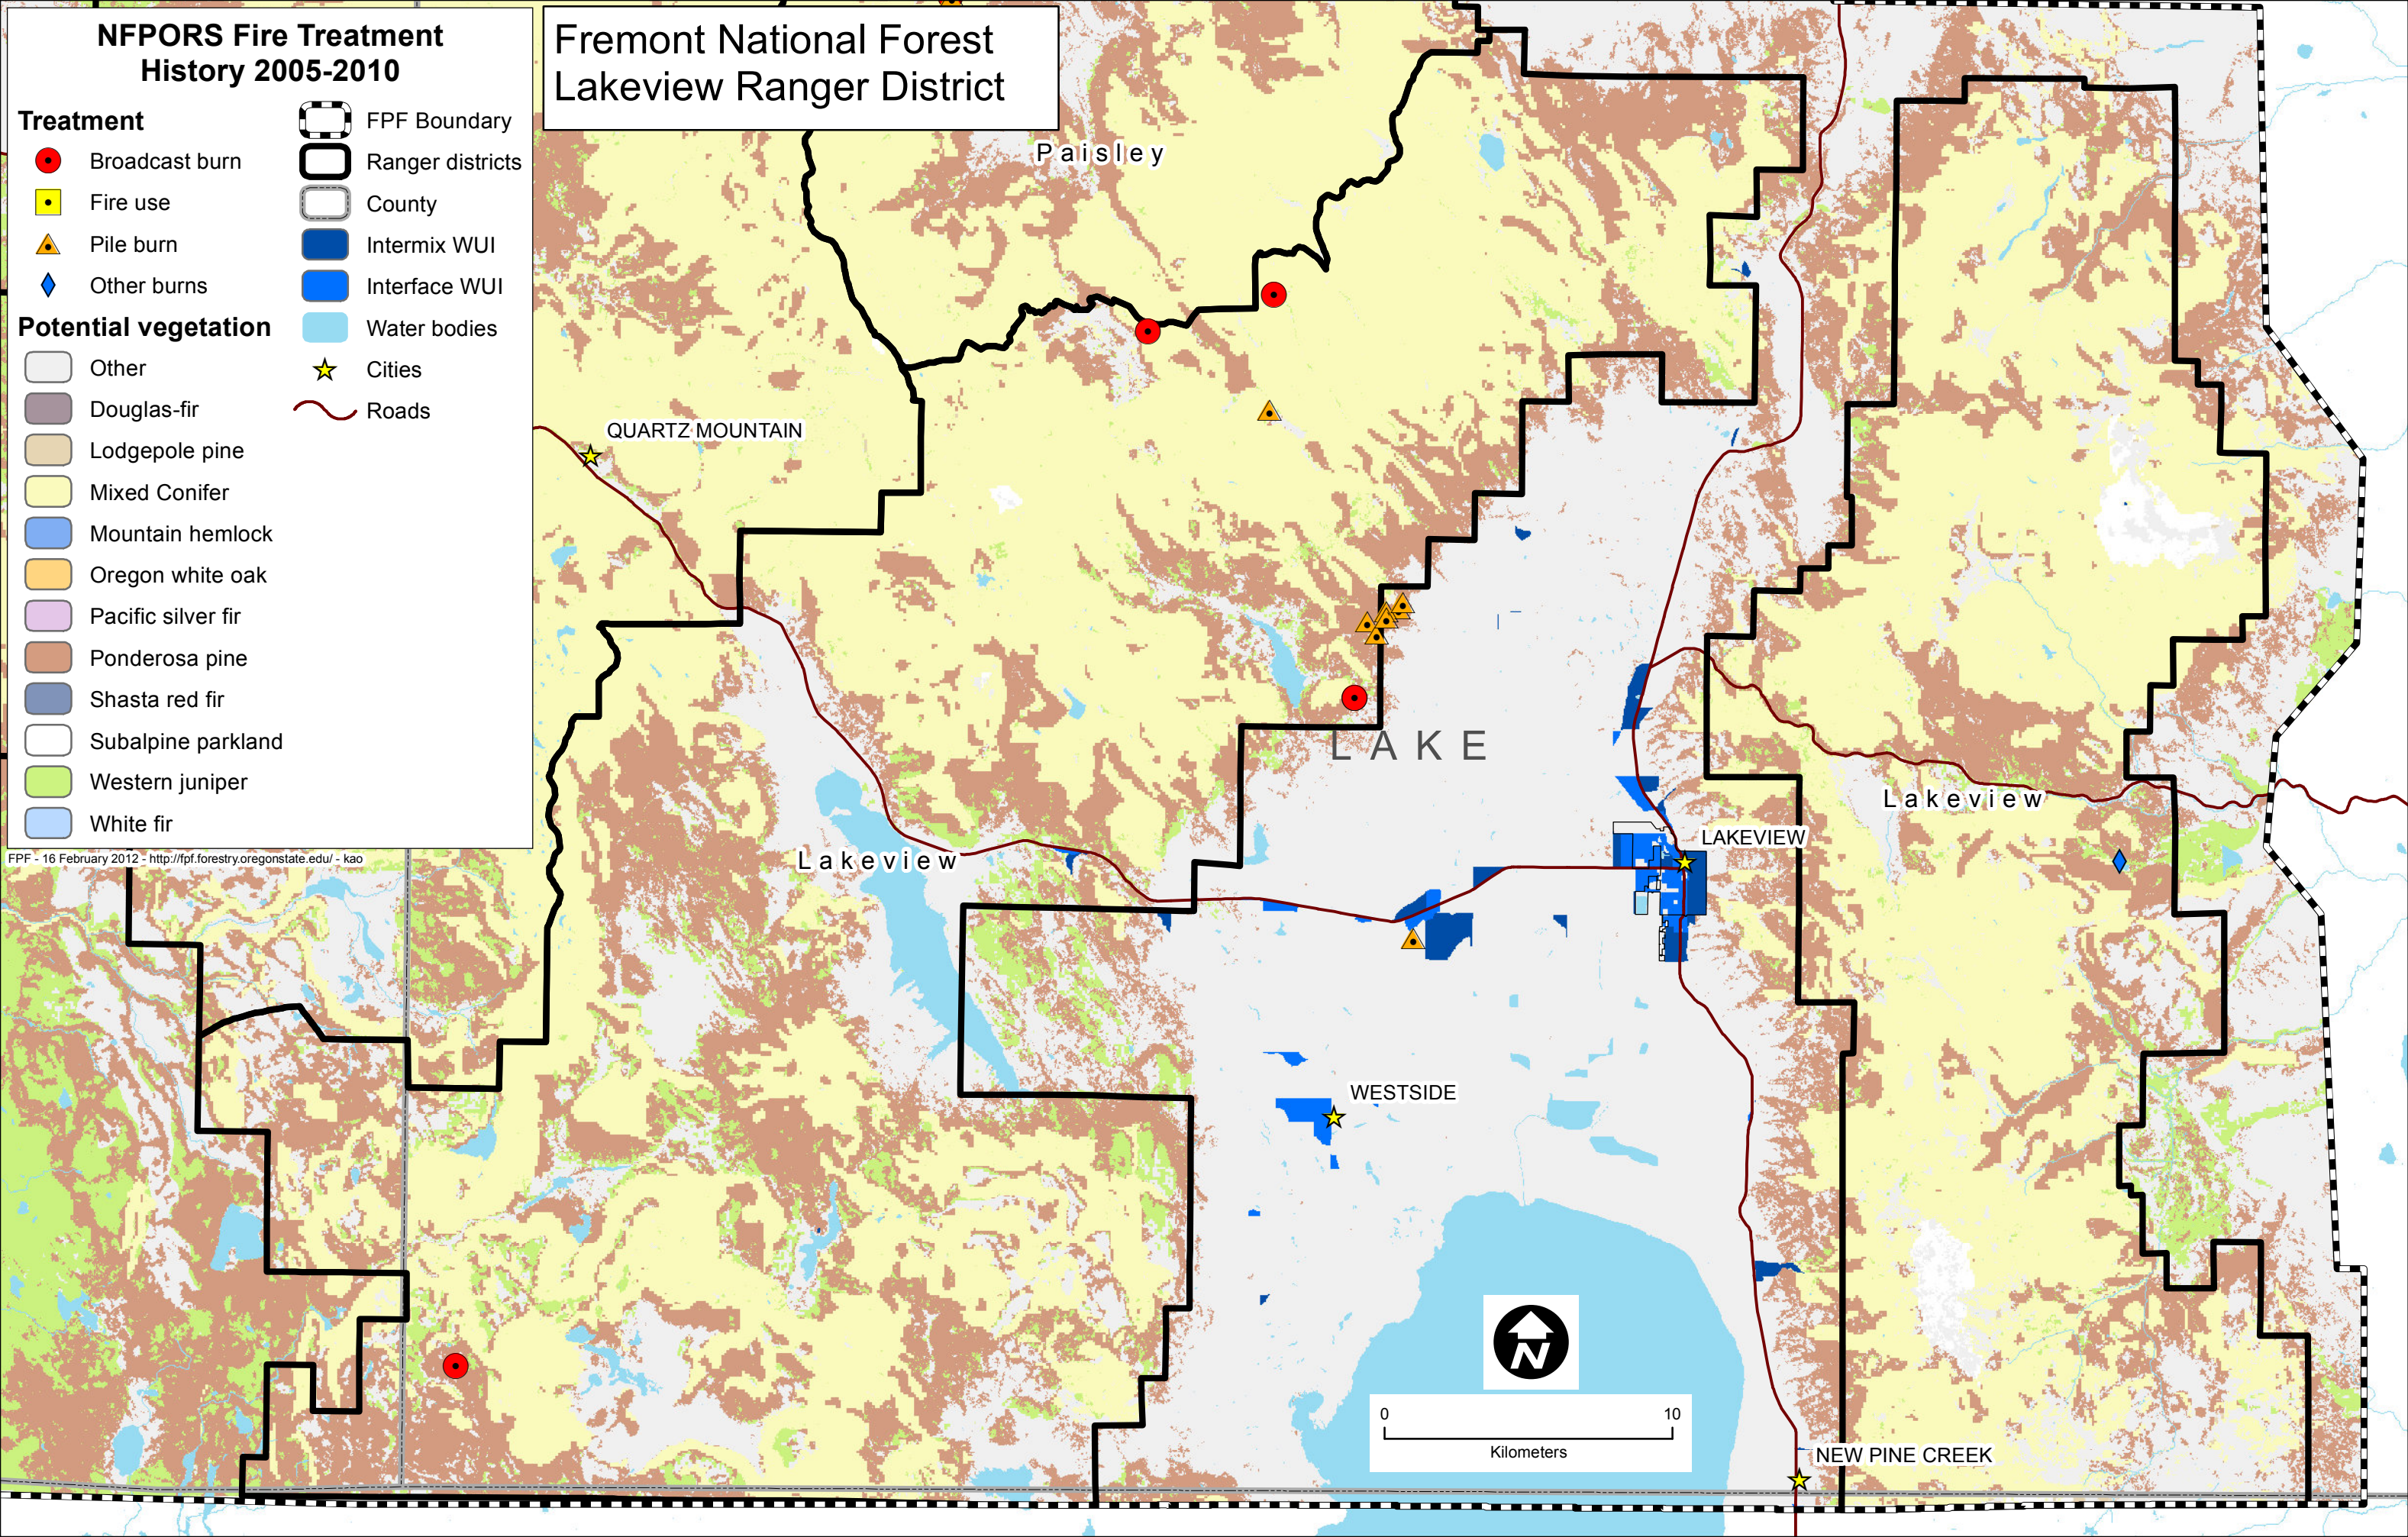

NFPORS Fire Treatment History 2005-2010

- Treatment**
- Broadcast burn
 - Fire use
 - ▲ Pile burn
 - ◆ Other burns
- Potential vegetation**
- FPF Boundary
 - Ranger districts
 - County
 - Intermix WUI
 - Interface WUI
 - Water bodies
 - ★ Cities
 - ~ Roads
 - Other
 - Douglas-fir
 - Lodgepole pine
 - Mixed Conifer
 - Mountain hemlock
 - Oregon white oak
 - Pacific silver fir
 - Ponderosa pine
 - Shasta red fir
 - Subalpine parkland
 - Western juniper
 - White fir

Fremont National Forest Lakeview Ranger District

FPF - 16 February 2012 - <http://fpf.forestry.oregonstate.edu/> - kao