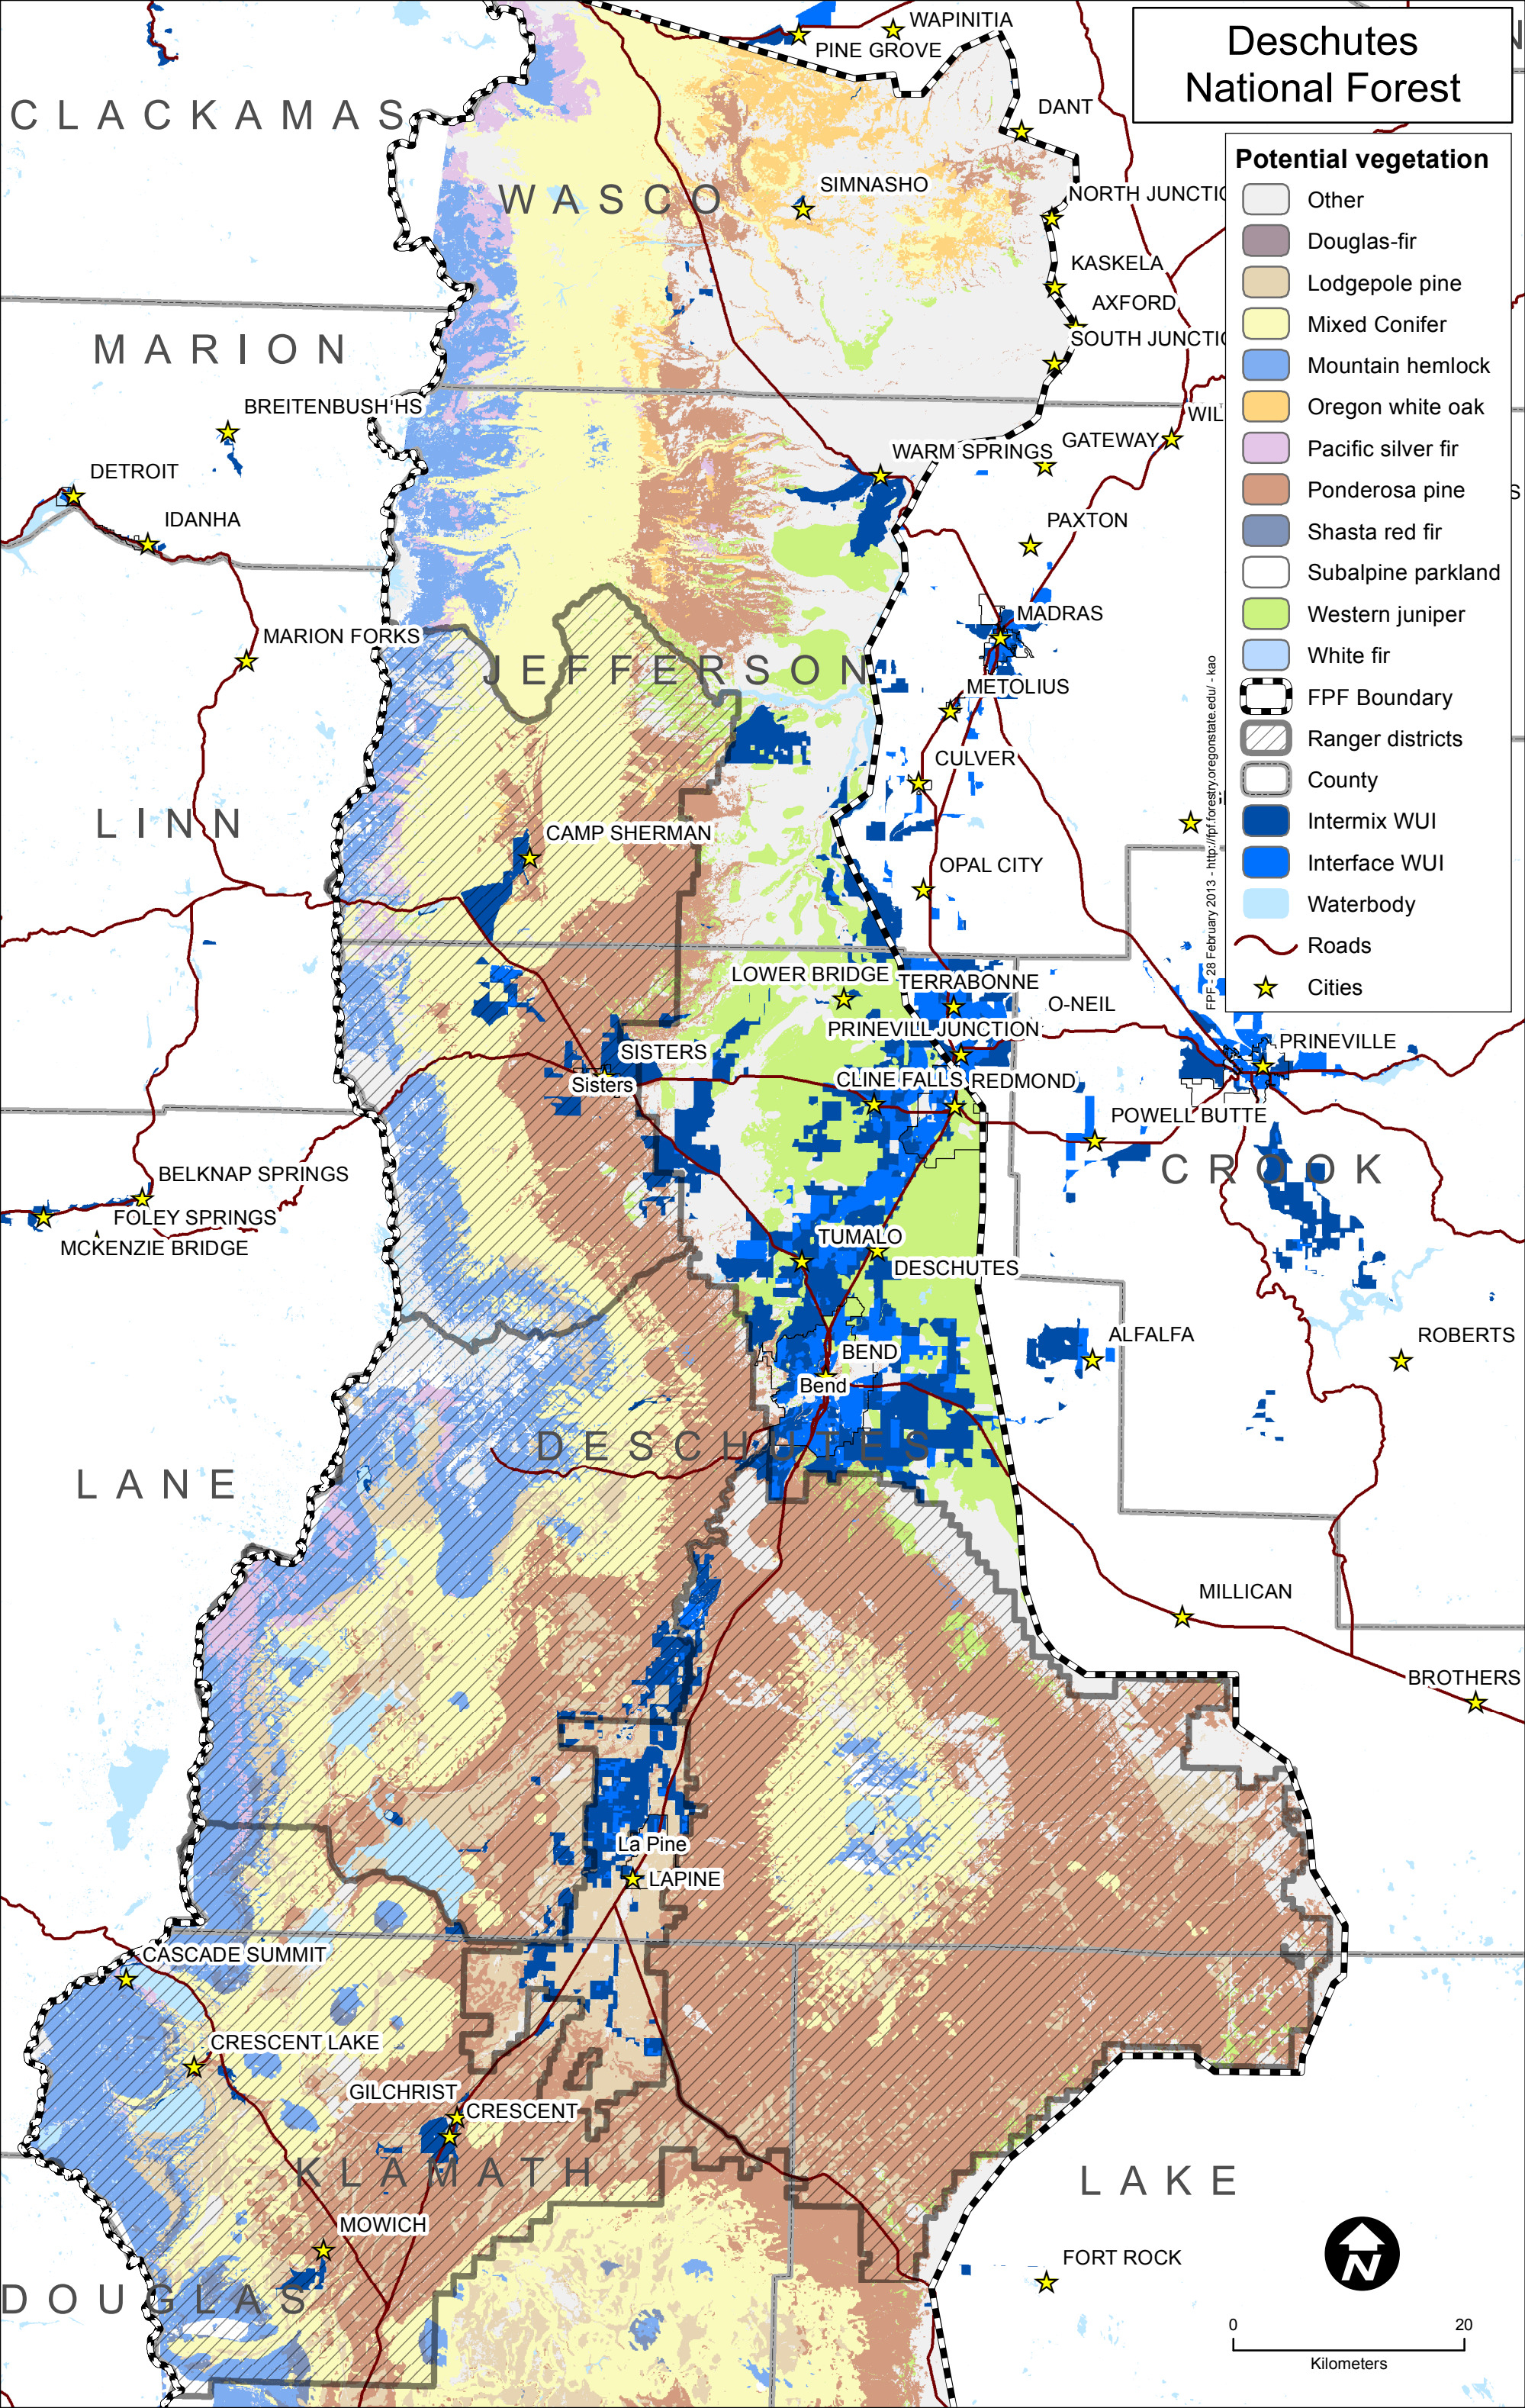

# Deschutes National Forest

## Potential vegetation

-  Other
-  Douglas-fir
-  Lodgepole pine
-  Mixed Conifer
-  Mountain hemlock
-  Oregon white oak
-  Pacific silver fir
-  Ponderosa pine
-  Shasta red fir
-  Subalpine parkland
-  Western juniper
-  White fir
-  FPF Boundary
-  Ranger districts
-  County
-  Intermix WUI
-  Interface WUI
-  Waterbody
-  Roads
-  Cities

FPF - 28 February 2013 - <http://pf.forestry.oregonstate.edu/> - kao

0 20  
Kilometers