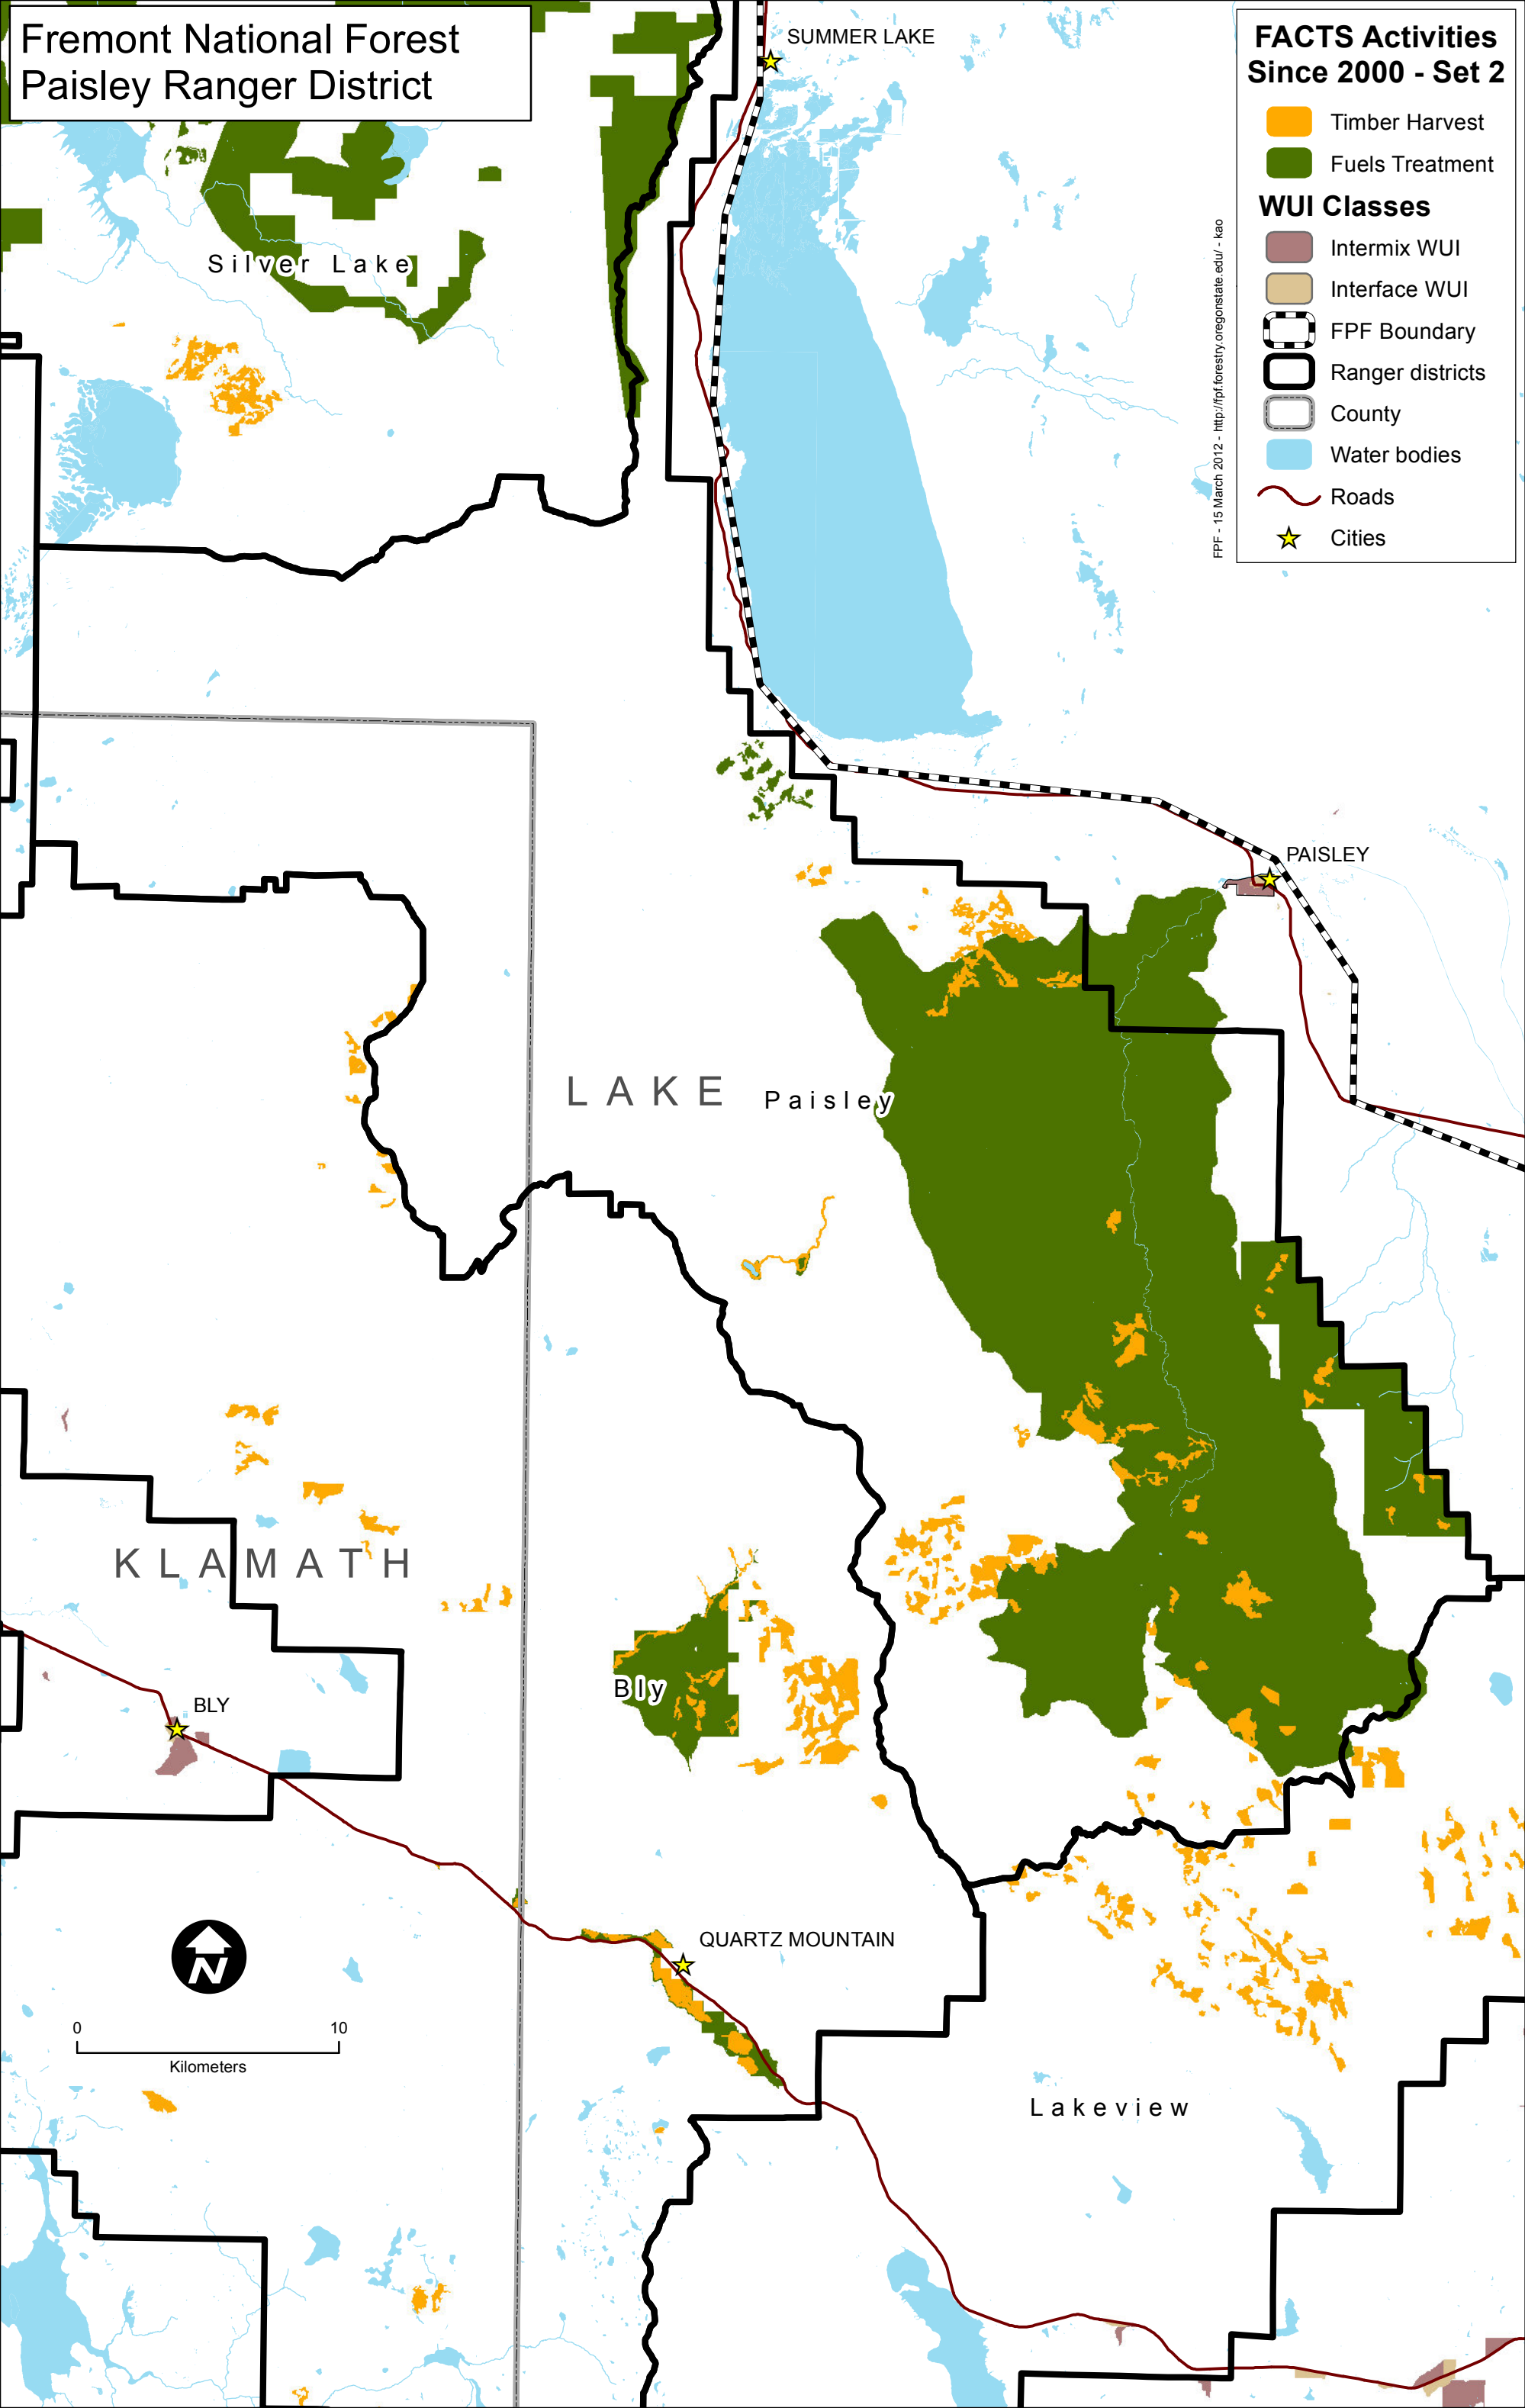

Fremont National Forest
Paisley Ranger District

**FACTS Activities
Since 2000 - Set 2**

-  Timber Harvest
 -  Fuels Treatment
- WUI Classes**
-  Intermix WUI
 -  Interface WUI
 -  FPF Boundary
 -  Ranger districts
 -  County
 -  Water bodies
 -  Roads
 -  Cities

FPF - 15 March 2012 - <http://fpf.forestry.oregonstate.edu/> - kao

Silver Lake

SUMMER LAKE

PAISLEY

L A K E Paisley

K L A M A T H

BLY

Bly

QUARTZ MOUNTAIN

Lakeview

0 10
Kilometers