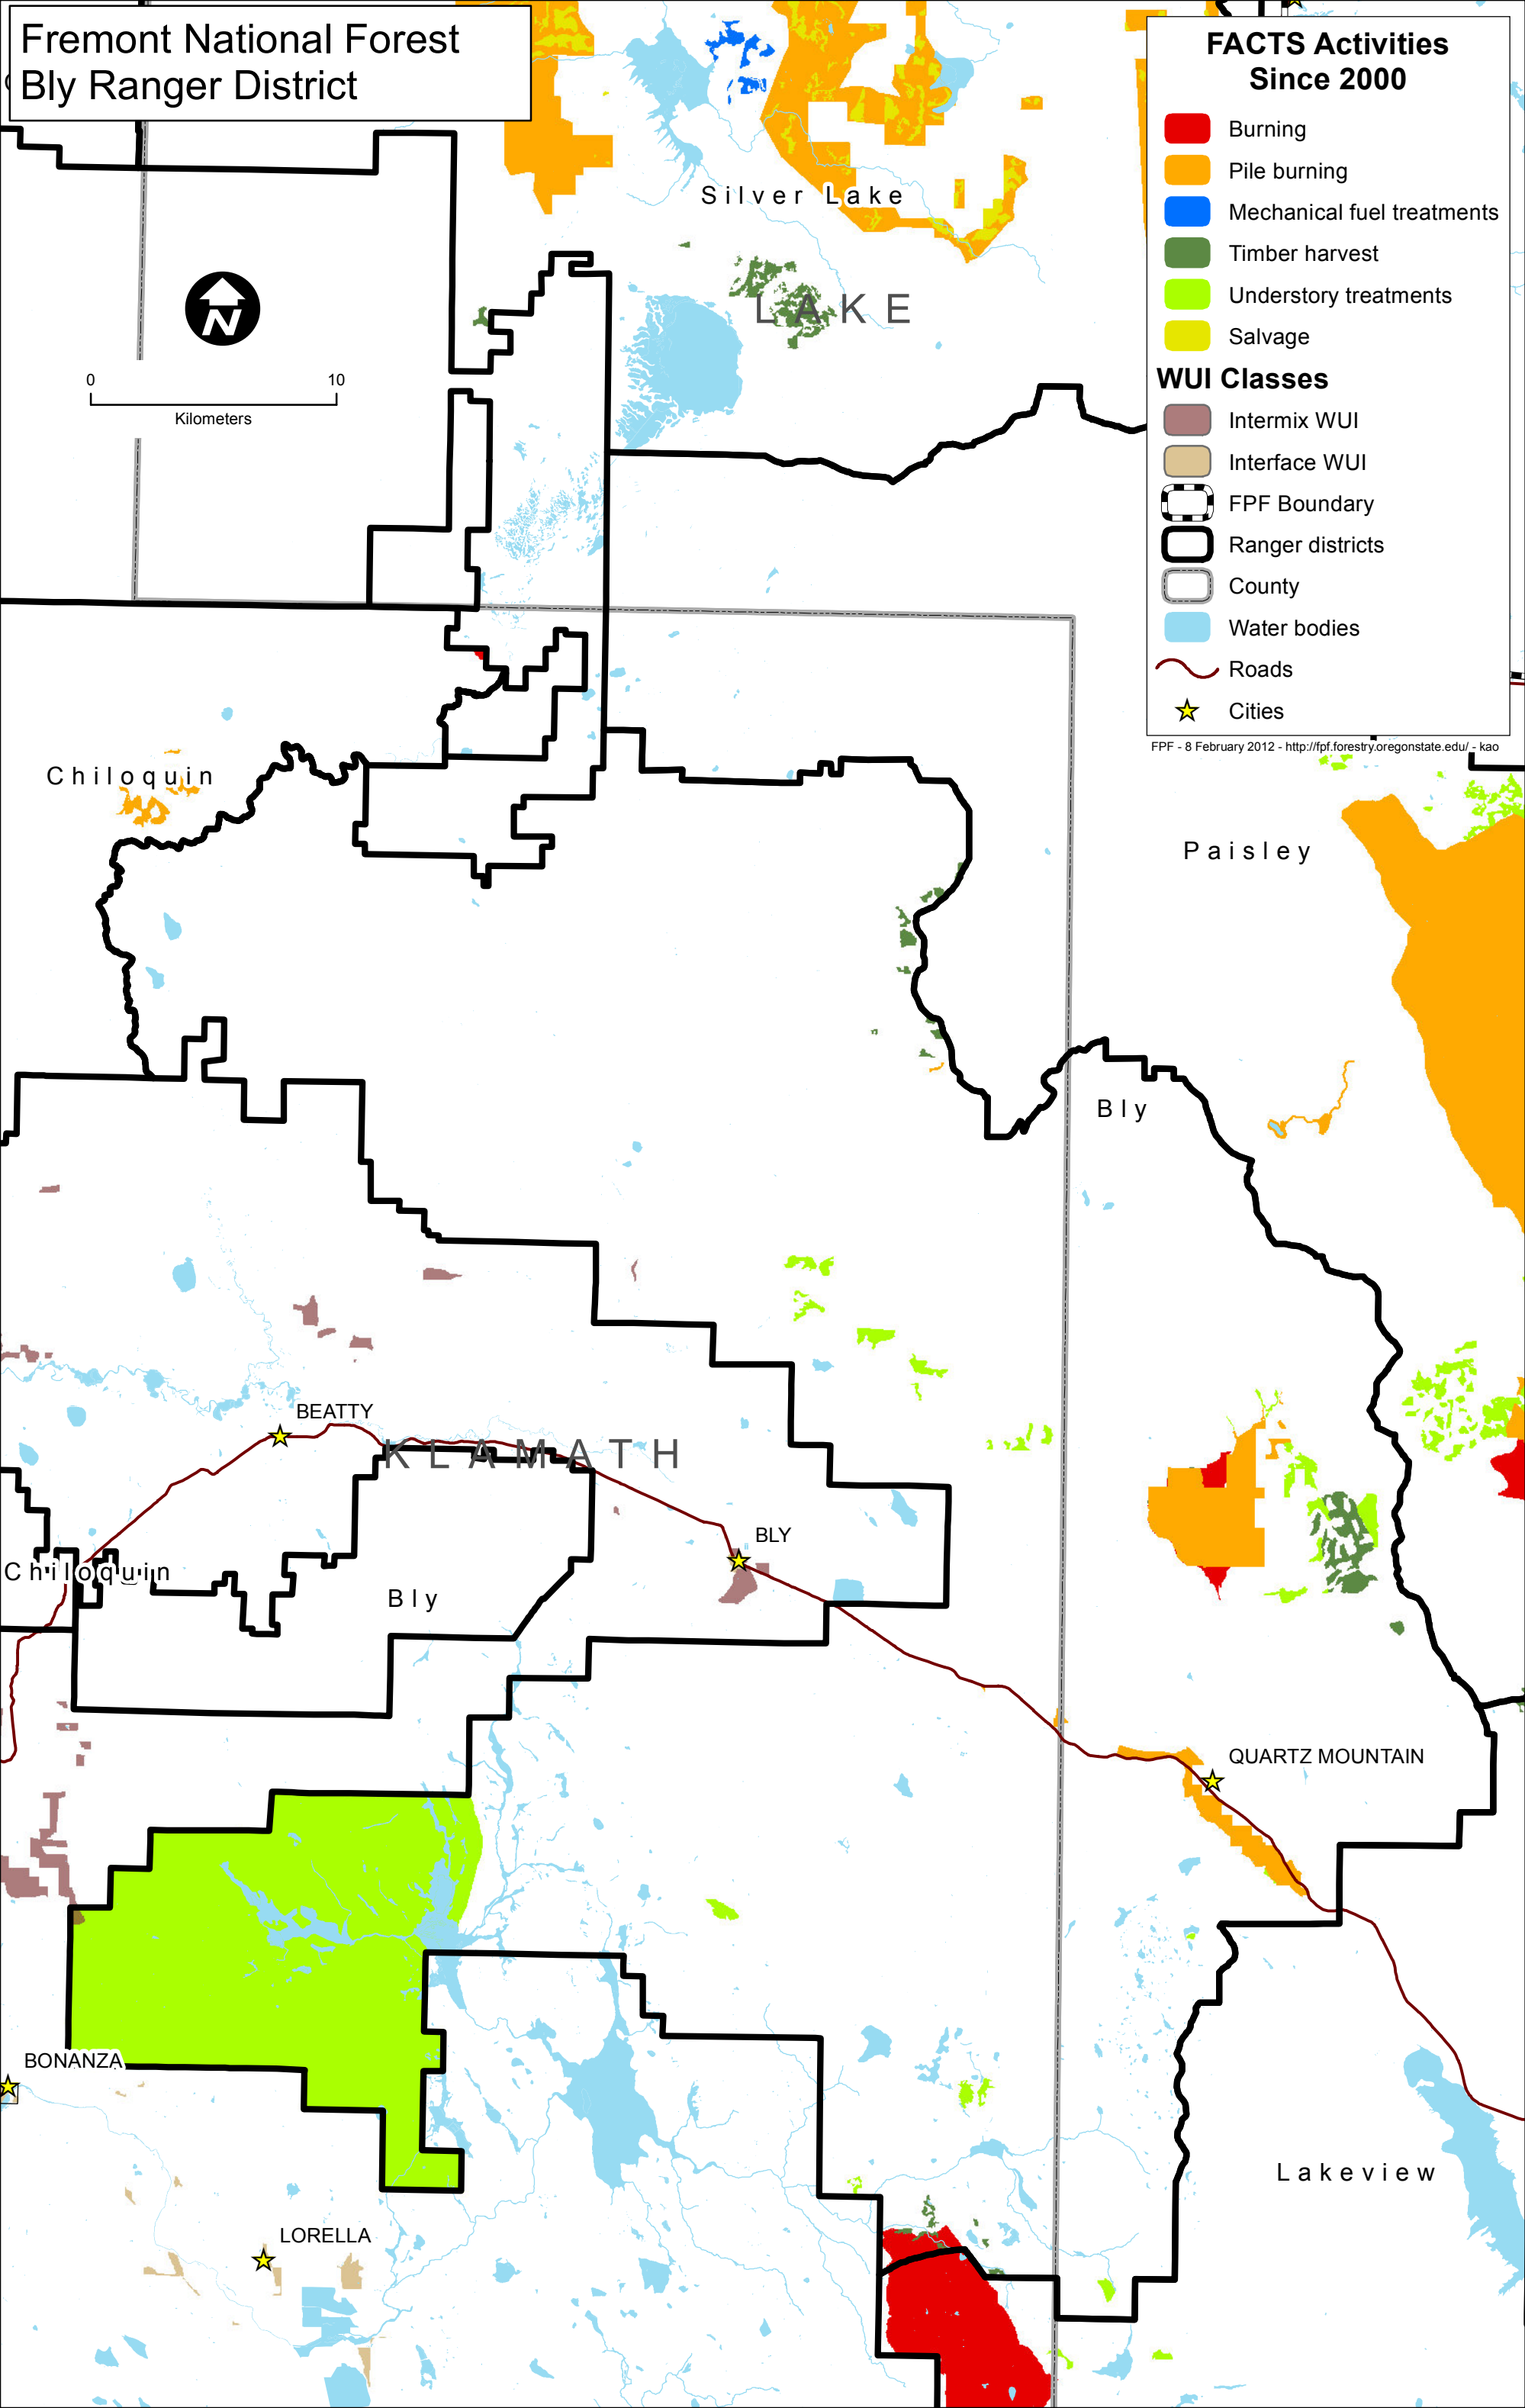

# Fremont National Forest Bly Ranger District

**FACTS Activities Since 2000**

- Burning
- Pile burning
- Mechanical fuel treatments
- Timber harvest
- Understory treatments
- Salvage

**WUI Classes**

- Intermix WUI
- Interface WUI

**Map Symbols**

- FPF Boundary
- Ranger districts
- County
- Water bodies
- ~ Roads
- ★ Cities

FPF - 8 February 2012 - <http://fpf.forestry.oregonstate.edu/> - kao