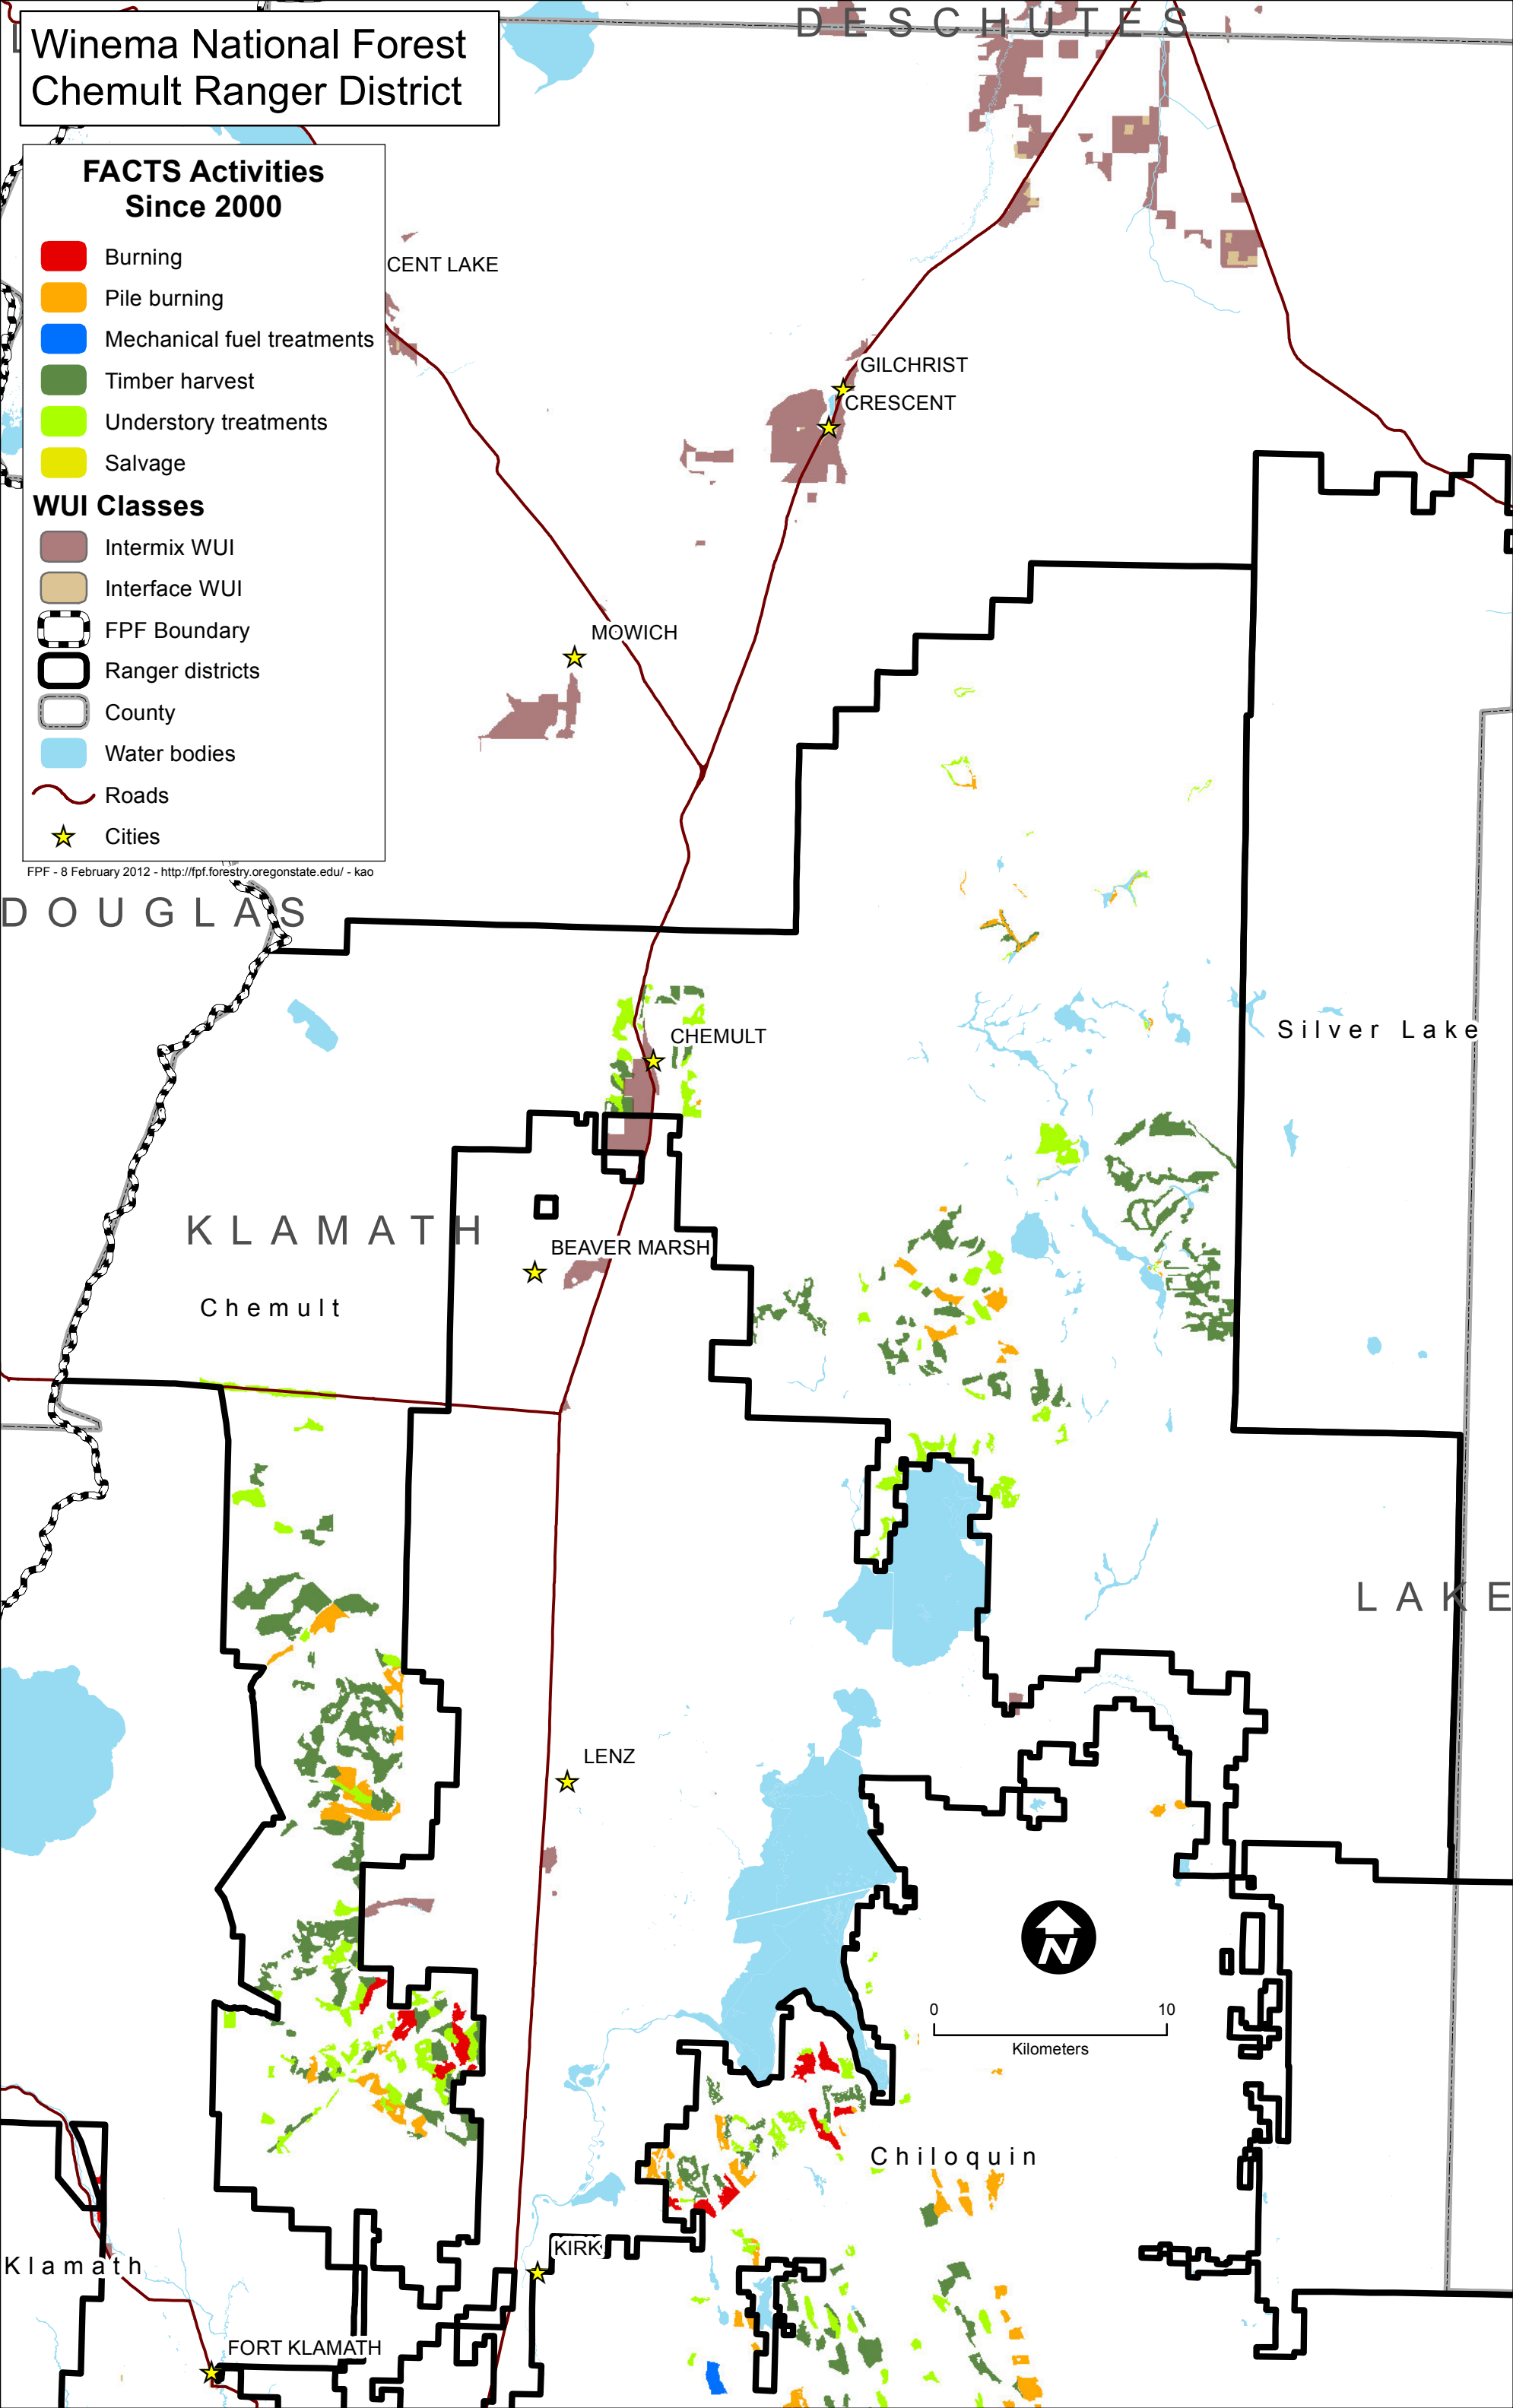

Winema National Forest Chemult Ranger District

DESCHUTES

FACTS Activities Since 2000

- Burning
- Pile burning
- Mechanical fuel treatments
- Timber harvest
- Understory treatments
- Salvage

WUI Classes

- Intermix WUI
- Interface WUI
- FPF Boundary
- Ranger districts
- County
- Water bodies
- Roads
- ★ Cities

FPF - 8 February 2012 - <http://fpf.forestry.oregonstate.edu/> - kao

DOUGLAS

K L A M A T H
Chemult

Silver Lake

L A K E

Chiloquin

FORT KLAMATH

Klamath

0 10
Kilometers