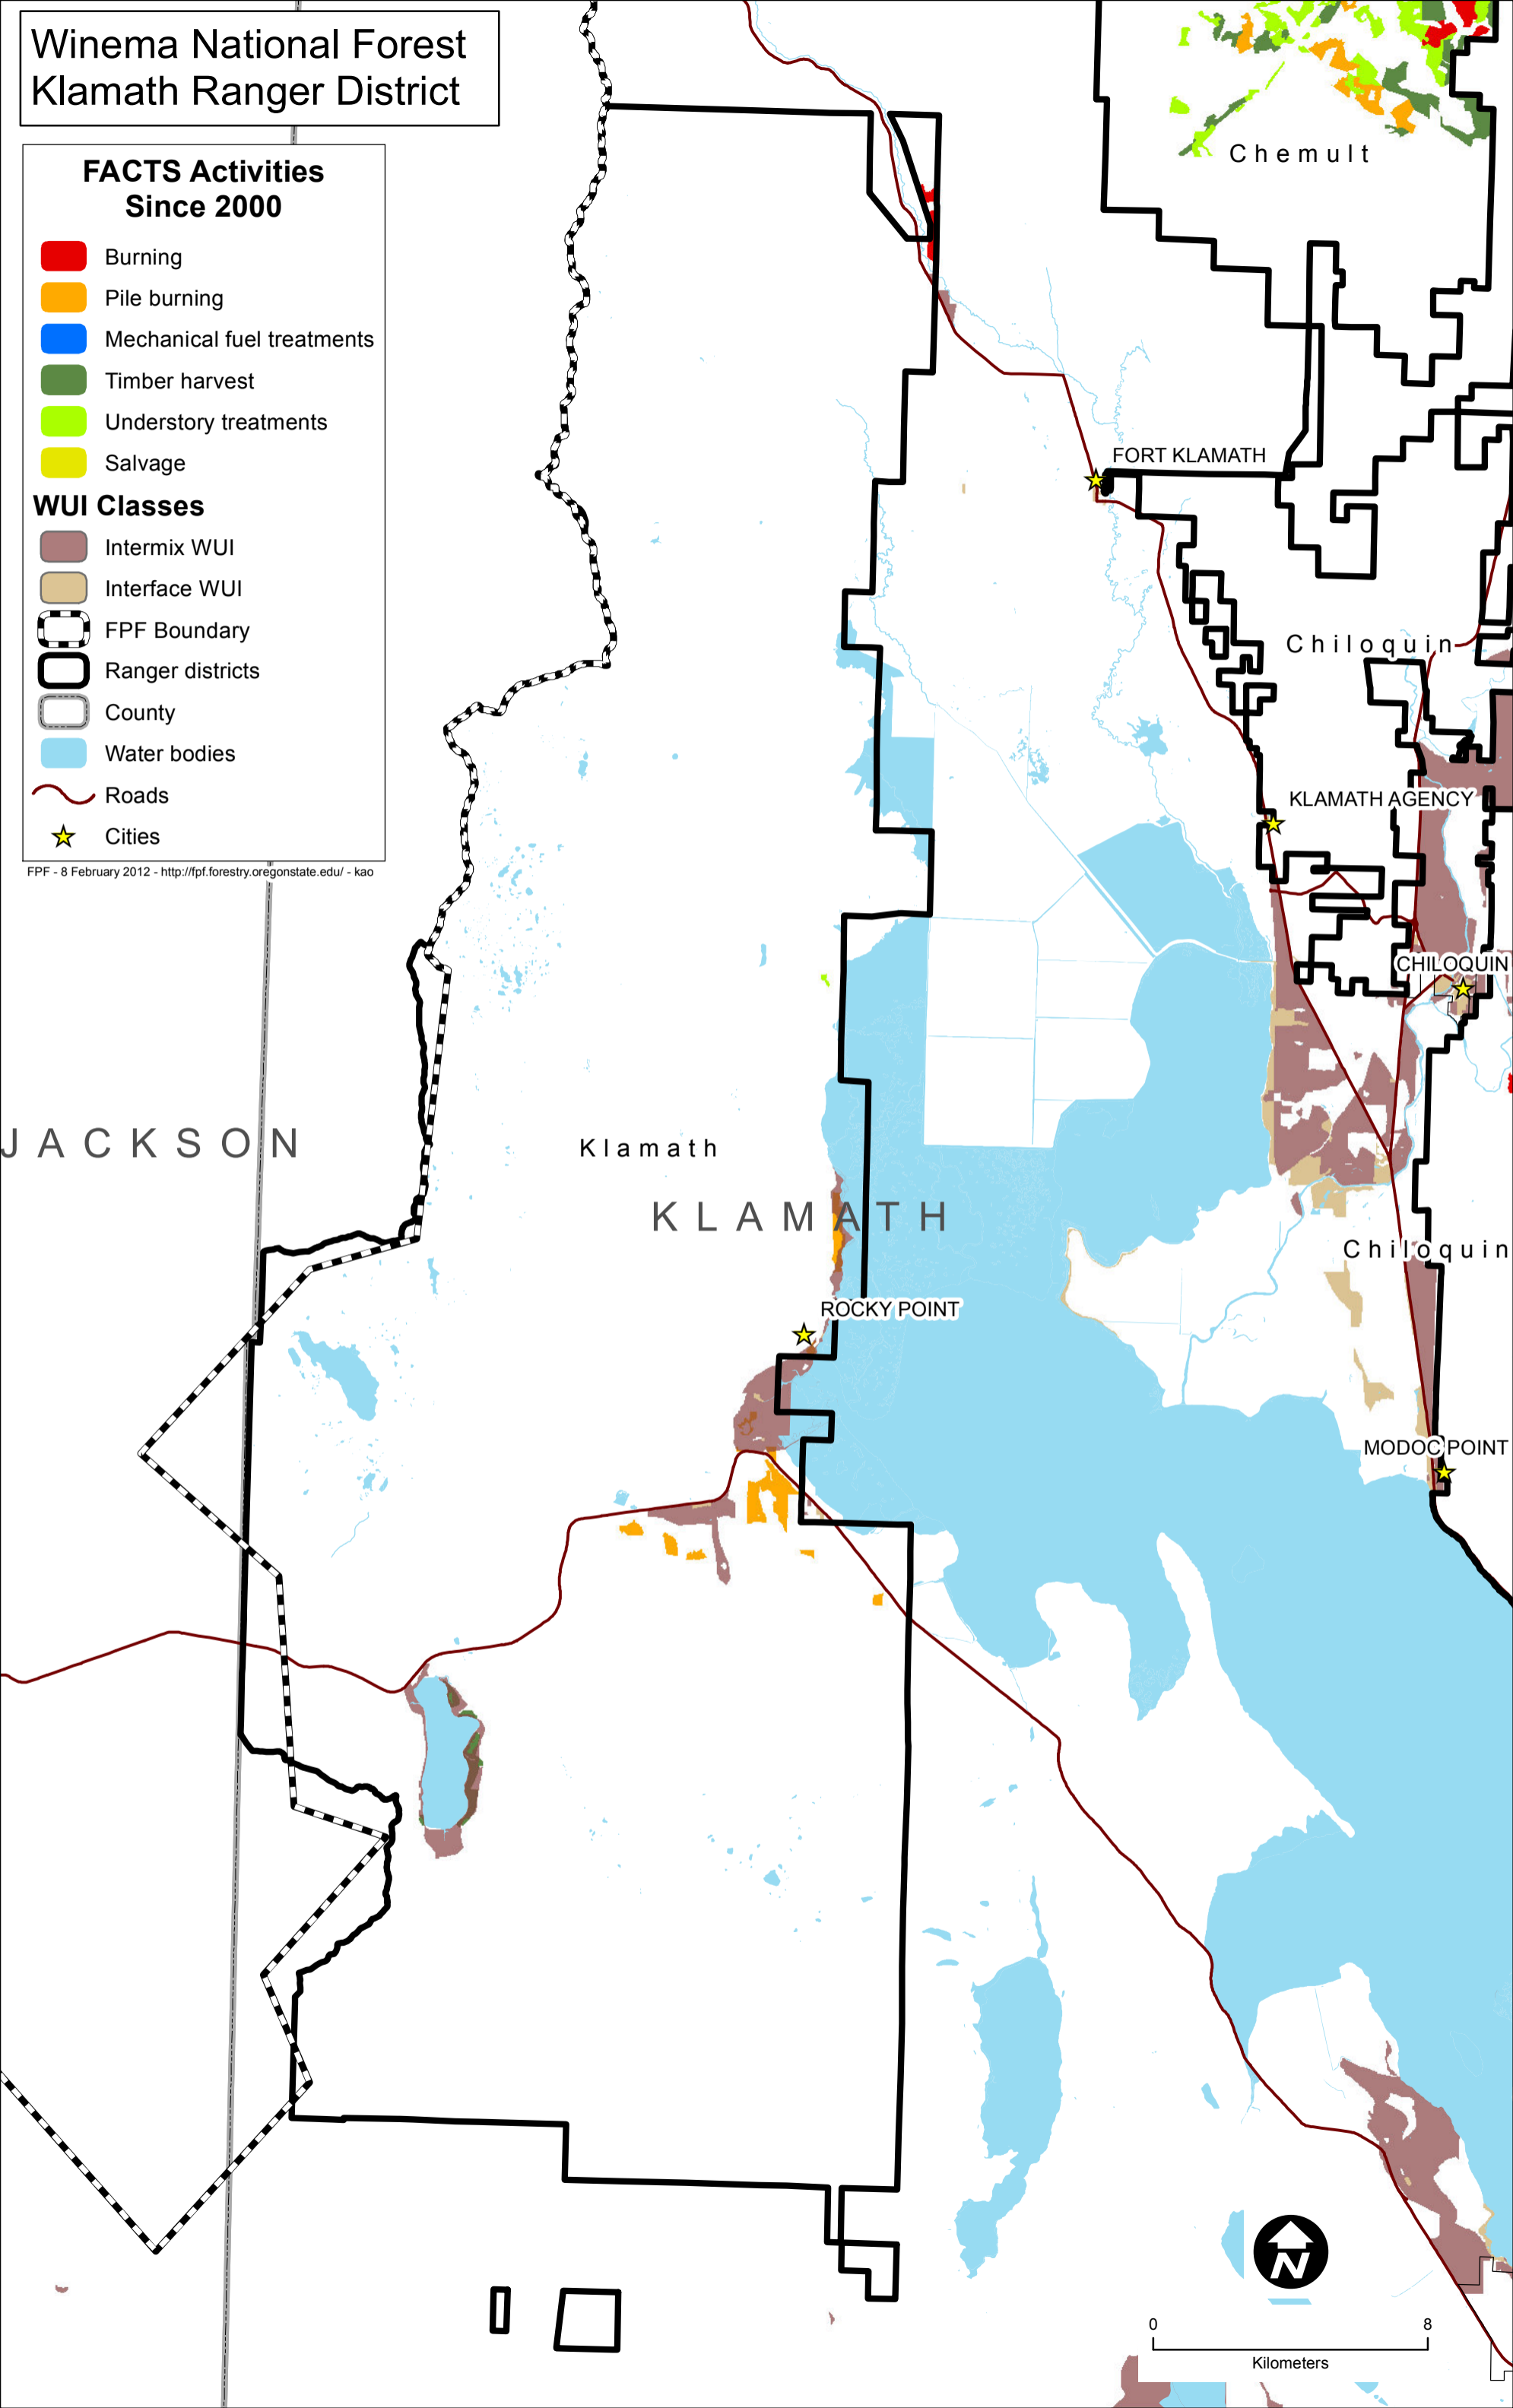

Winema National Forest Klamath Ranger District

FACTS Activities Since 2000

- Burning
- Pile burning
- Mechanical fuel treatments
- Timber harvest
- Understory treatments
- Salvage

WUI Classes

- Intermix WUI
- Interface WUI

Map Symbols

- FPF Boundary
- Ranger districts
- County
- Water bodies
- Roads
- ★ Cities

FPF - 8 February 2012 - <http://fpf.forestry.oregonstate.edu/> - kao

0 8
Kilometers