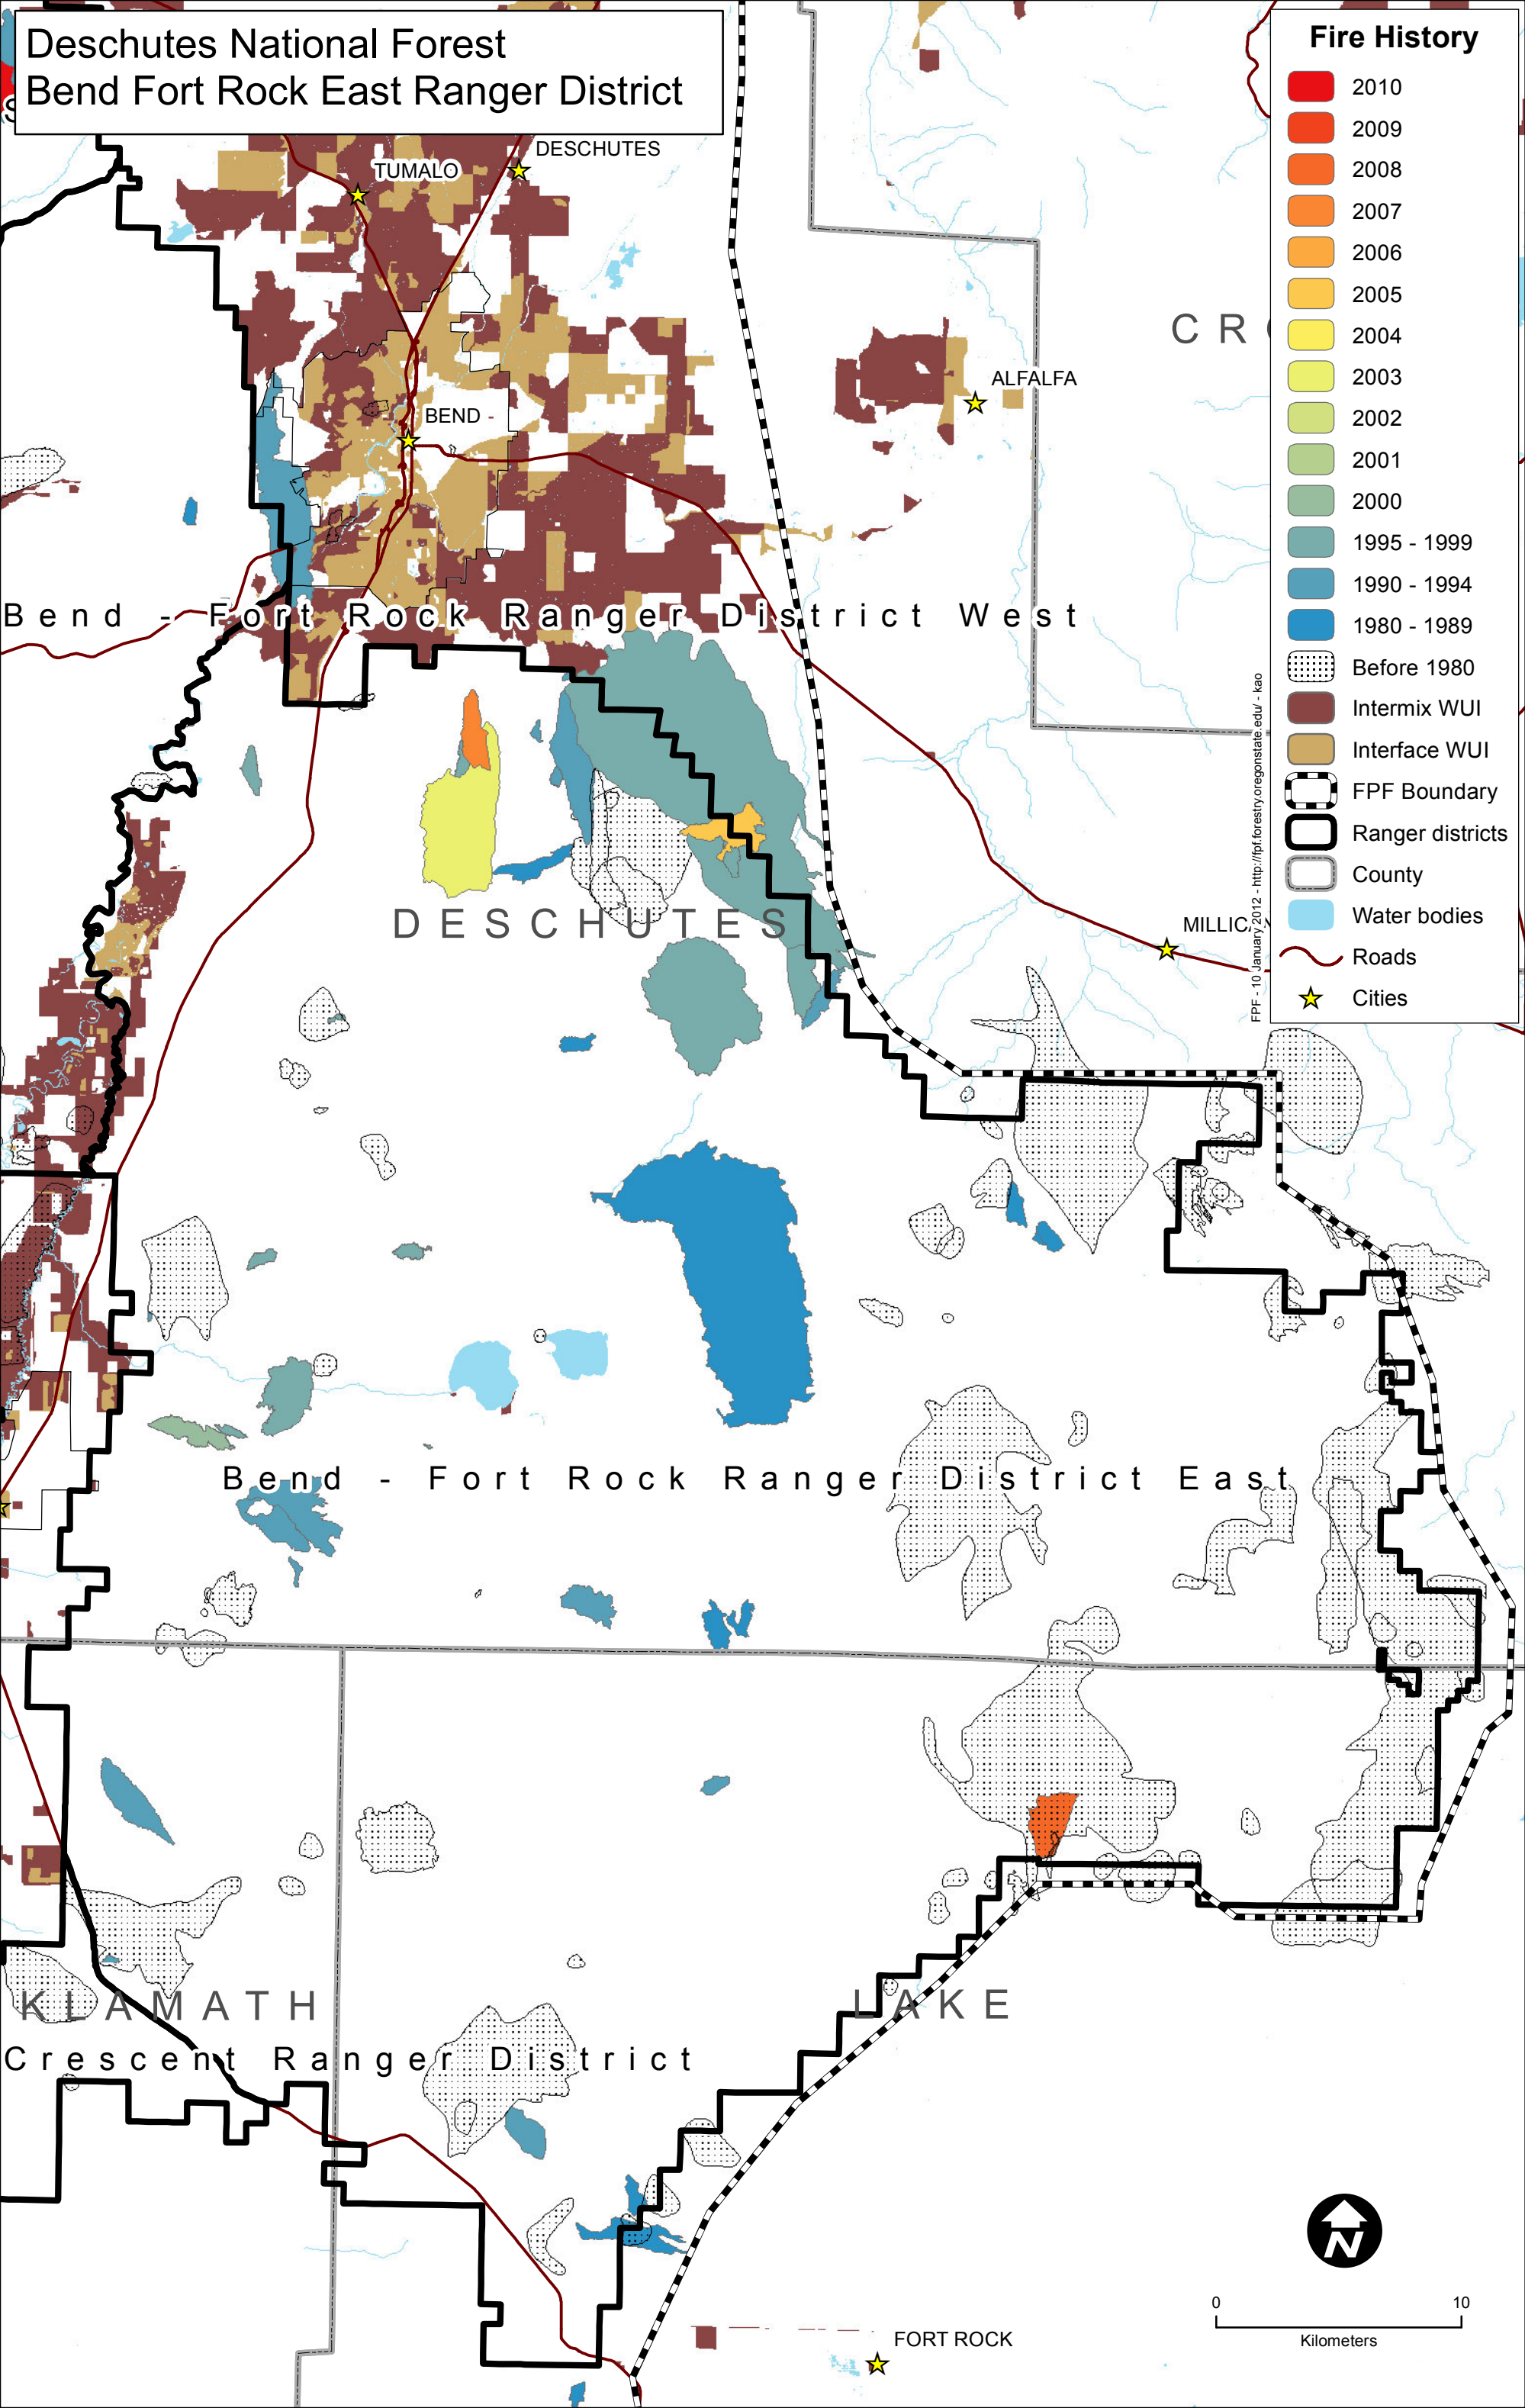

Deschutes National Forest Bend Fort Rock East Ranger District

Fire History

- 2010
- 2009
- 2008
- 2007
- 2006
- 2005
- 2004
- 2003
- 2002
- 2001
- 1995 - 1999
- 1990 - 1994
- 1980 - 1989
- Before 1980
- Intermix WUI
- Interface WUI
- FPF Boundary
- Ranger districts
- County
- Water bodies
- Roads
- Cities

FPF - 10 January 2012 - <http://fpf.forestry.oregonstate.edu> - kao