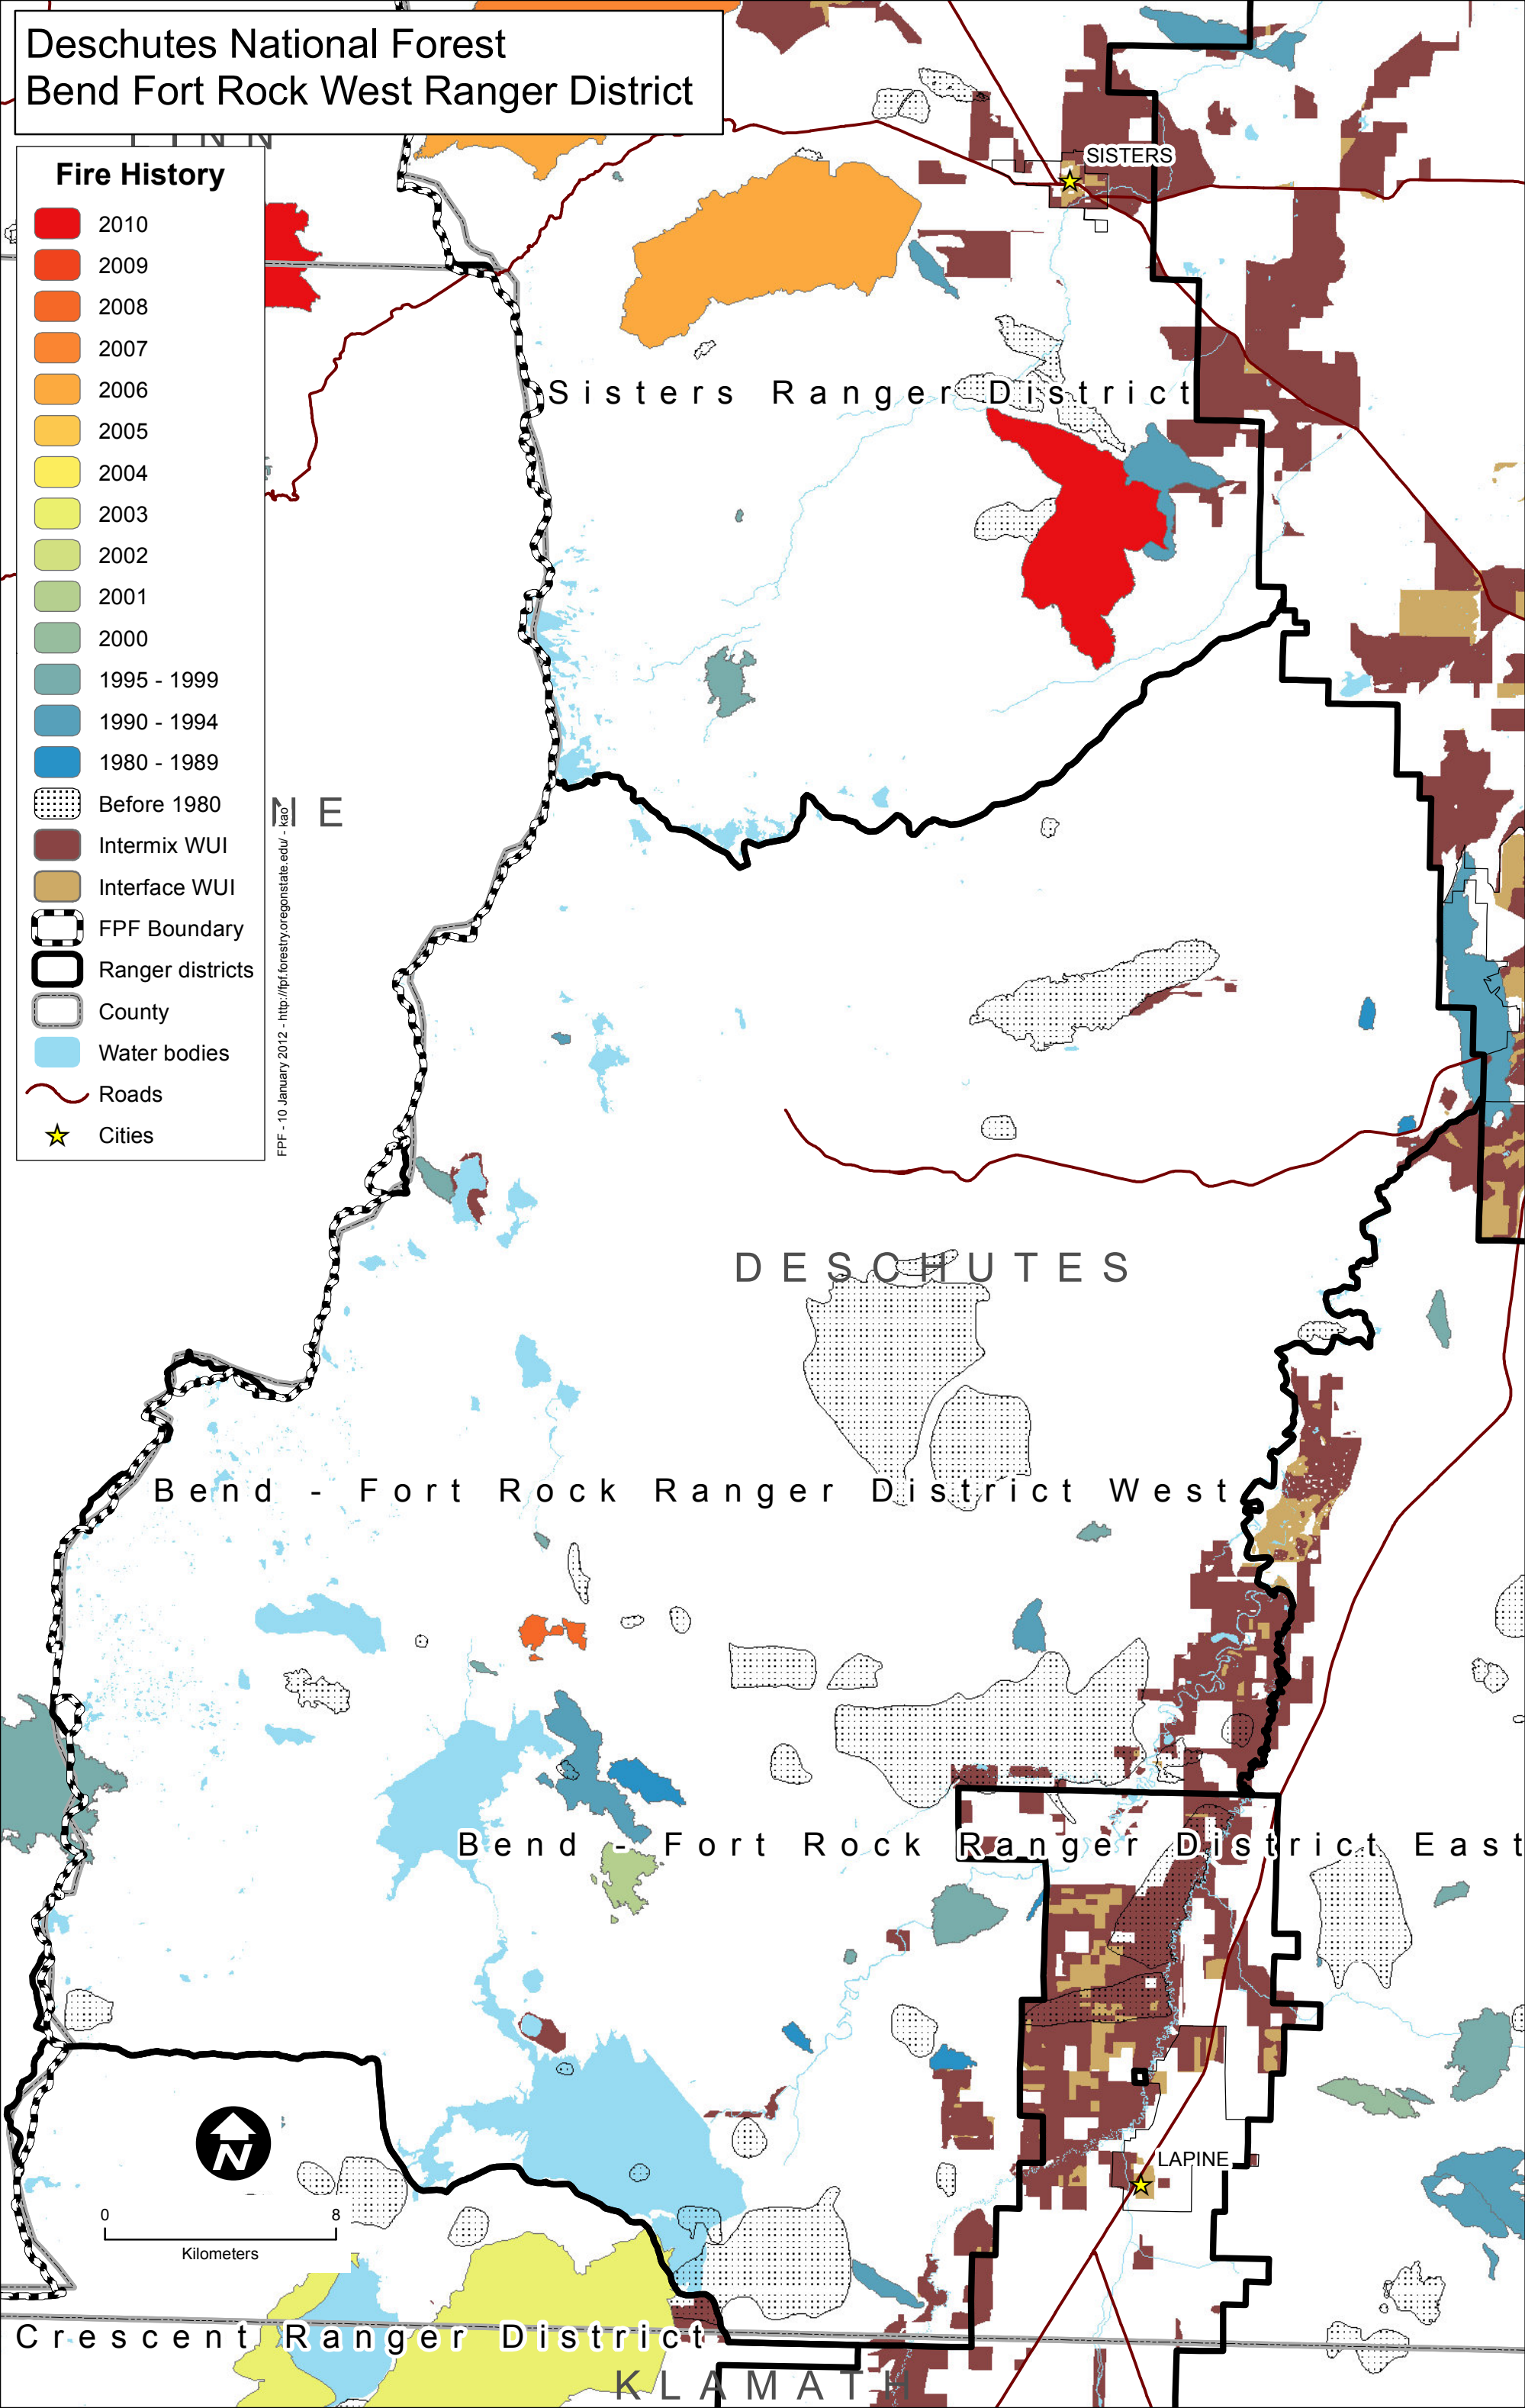

Deschutes National Forest Bend Fort Rock West Ranger District

Fire History

- 2010
- 2009
- 2008
- 2007
- 2006
- 2005
- 2004
- 2003
- 2002
- 2001
- 2000
- 1995 - 1999
- 1990 - 1994
- 1980 - 1989
- Before 1980
- Intermix WUI
- Interface WUI
- FPF Boundary
- Ranger districts
- County
- Water bodies
- Roads
- Cities

FPF - 10 January 2012 - <http://fpf.forestry.oregonstate.edu/> - kao

Crescent Ranger District

KLAMATH

DESCHUTES

Sisters Ranger District

Bend - Fort Rock Ranger District West

Bend - Fort Rock Ranger District East

SISTERS

LAPINE