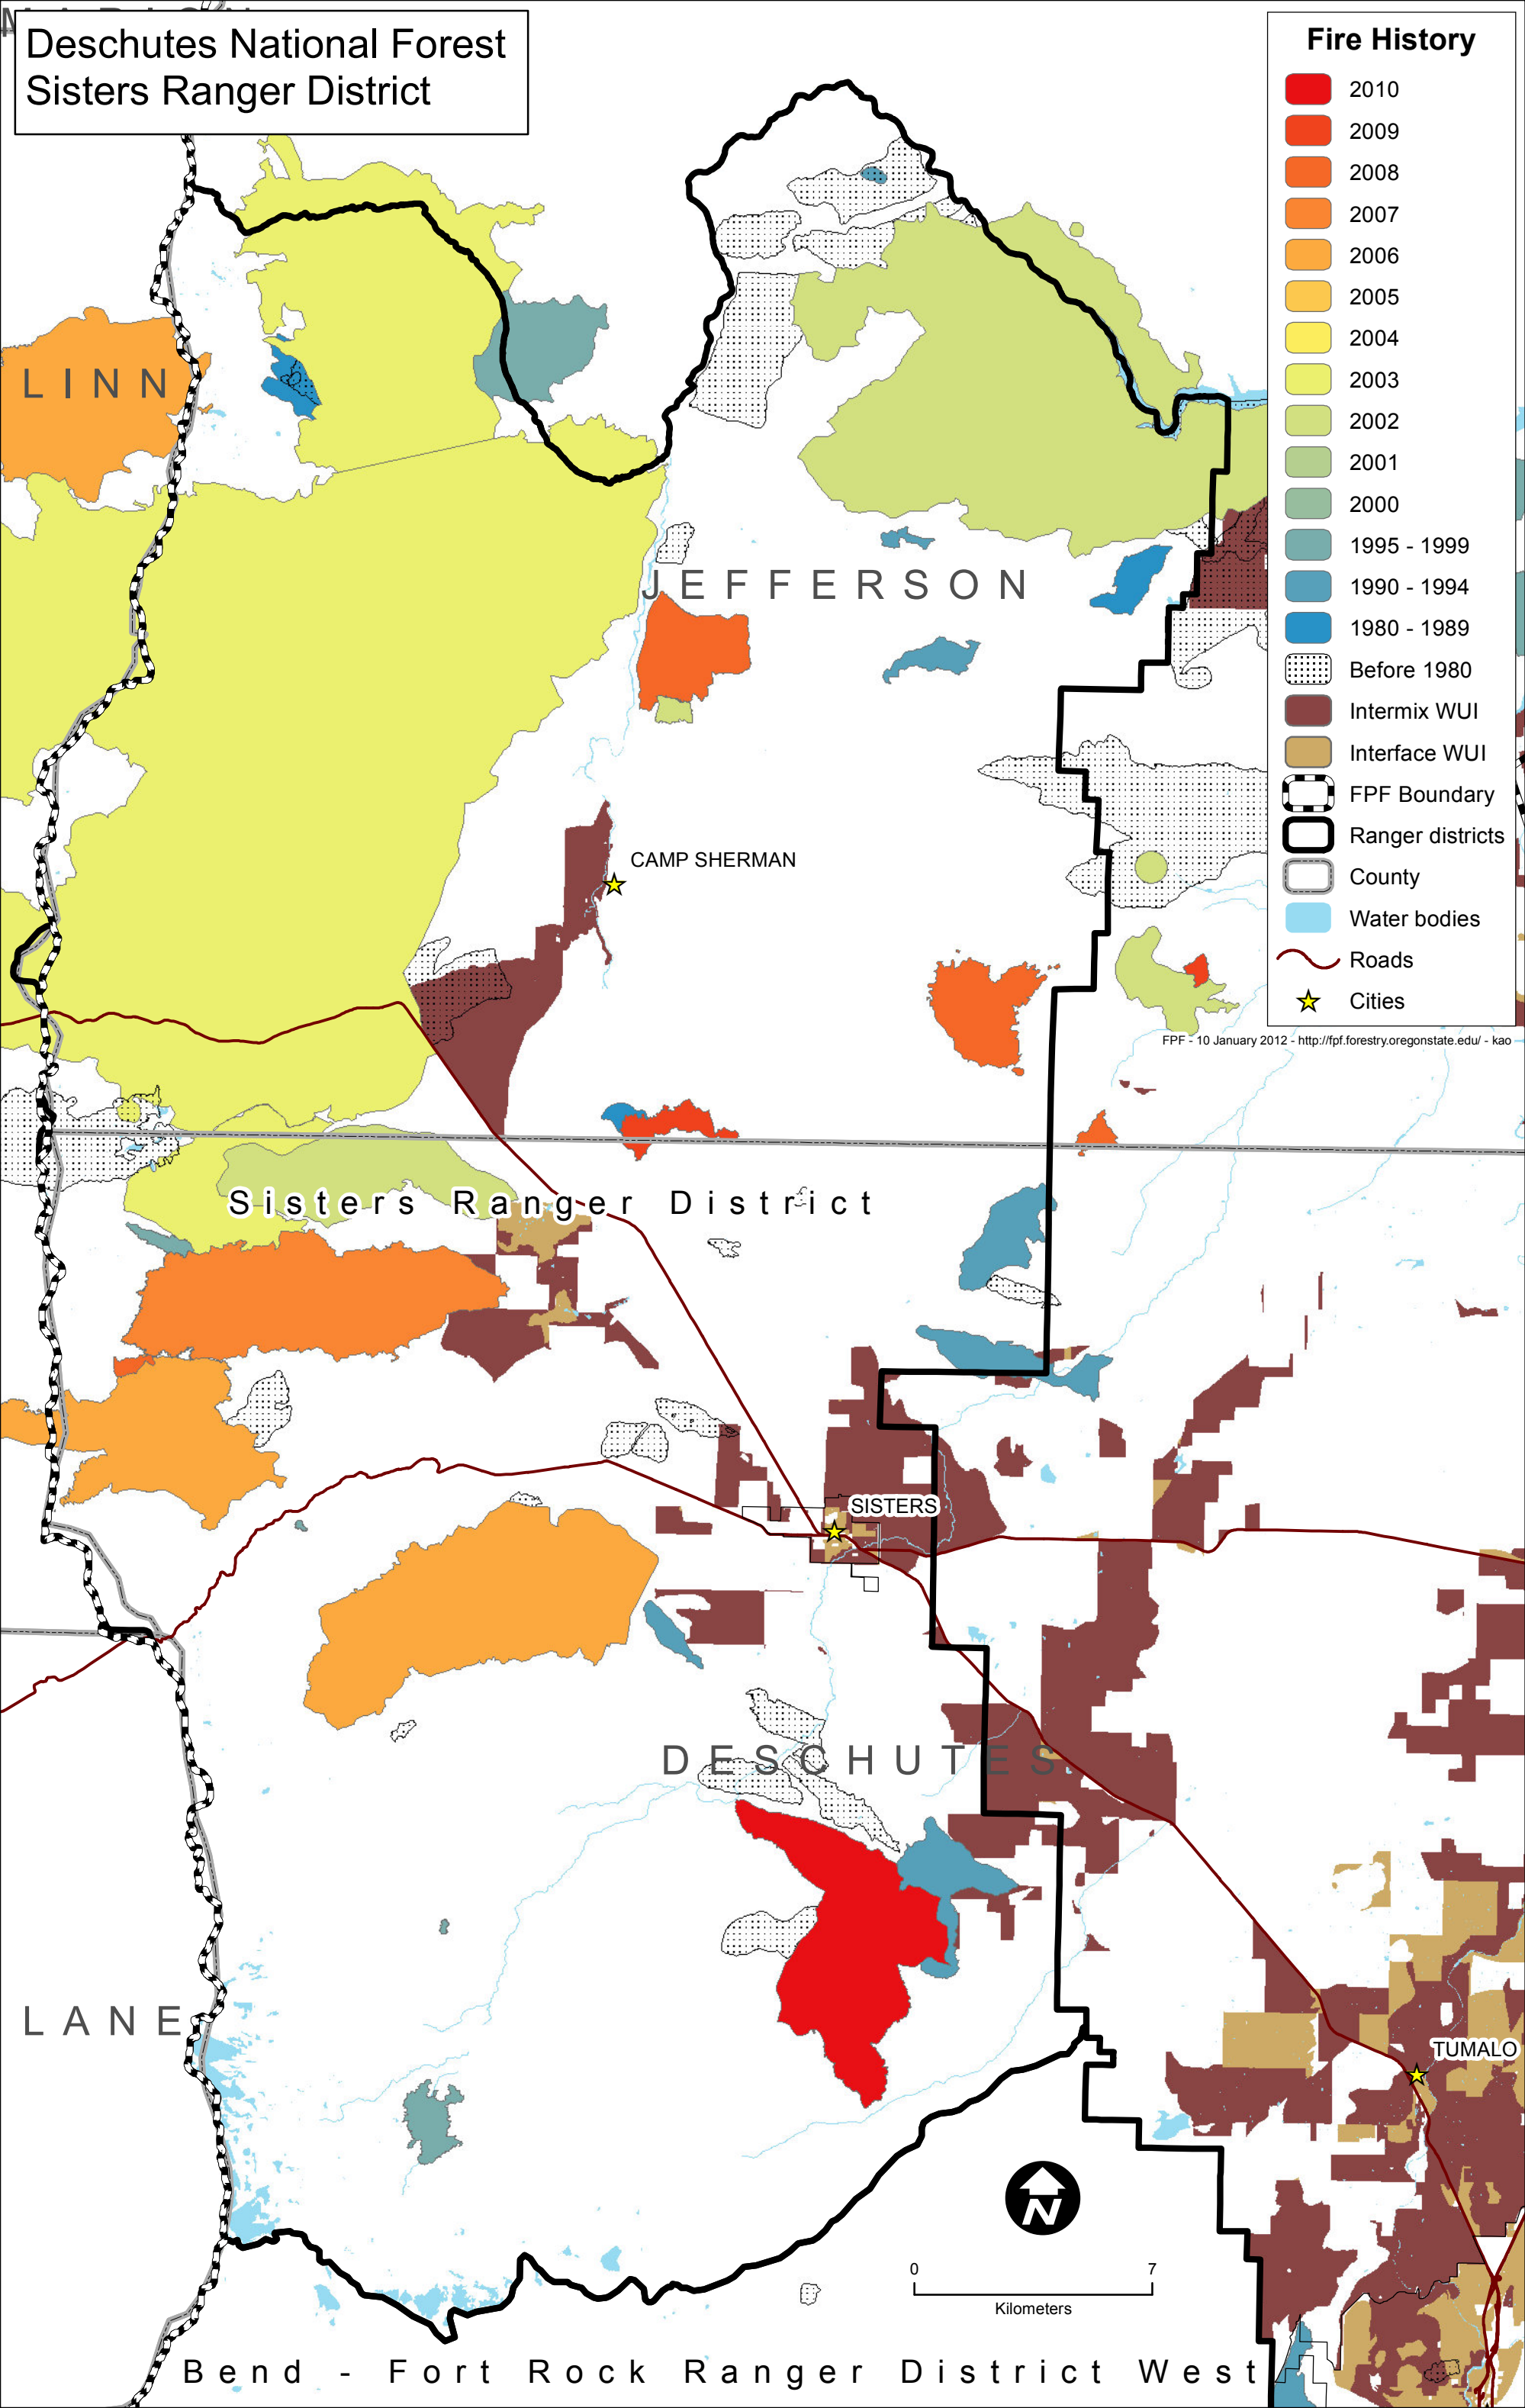

Deschutes National Forest Sisters Ranger District

Fire History

- 2010
- 2009
- 2008
- 2007
- 2006
- 2005
- 2004
- 2003
- 2002
- 2001
- 2000
- 1995 - 1999
- 1990 - 1994
- 1980 - 1989
- Before 1980
- Intermix WUI
- Interface WUI
- FPF Boundary
- Ranger districts
- County
- Water bodies
- Roads
- Cities

FPF - 10 January 2012 - <http://fpf.forestry.oregonstate.edu/> - kao

0 7
Kilometers

Bend - Fort Rock Ranger District West