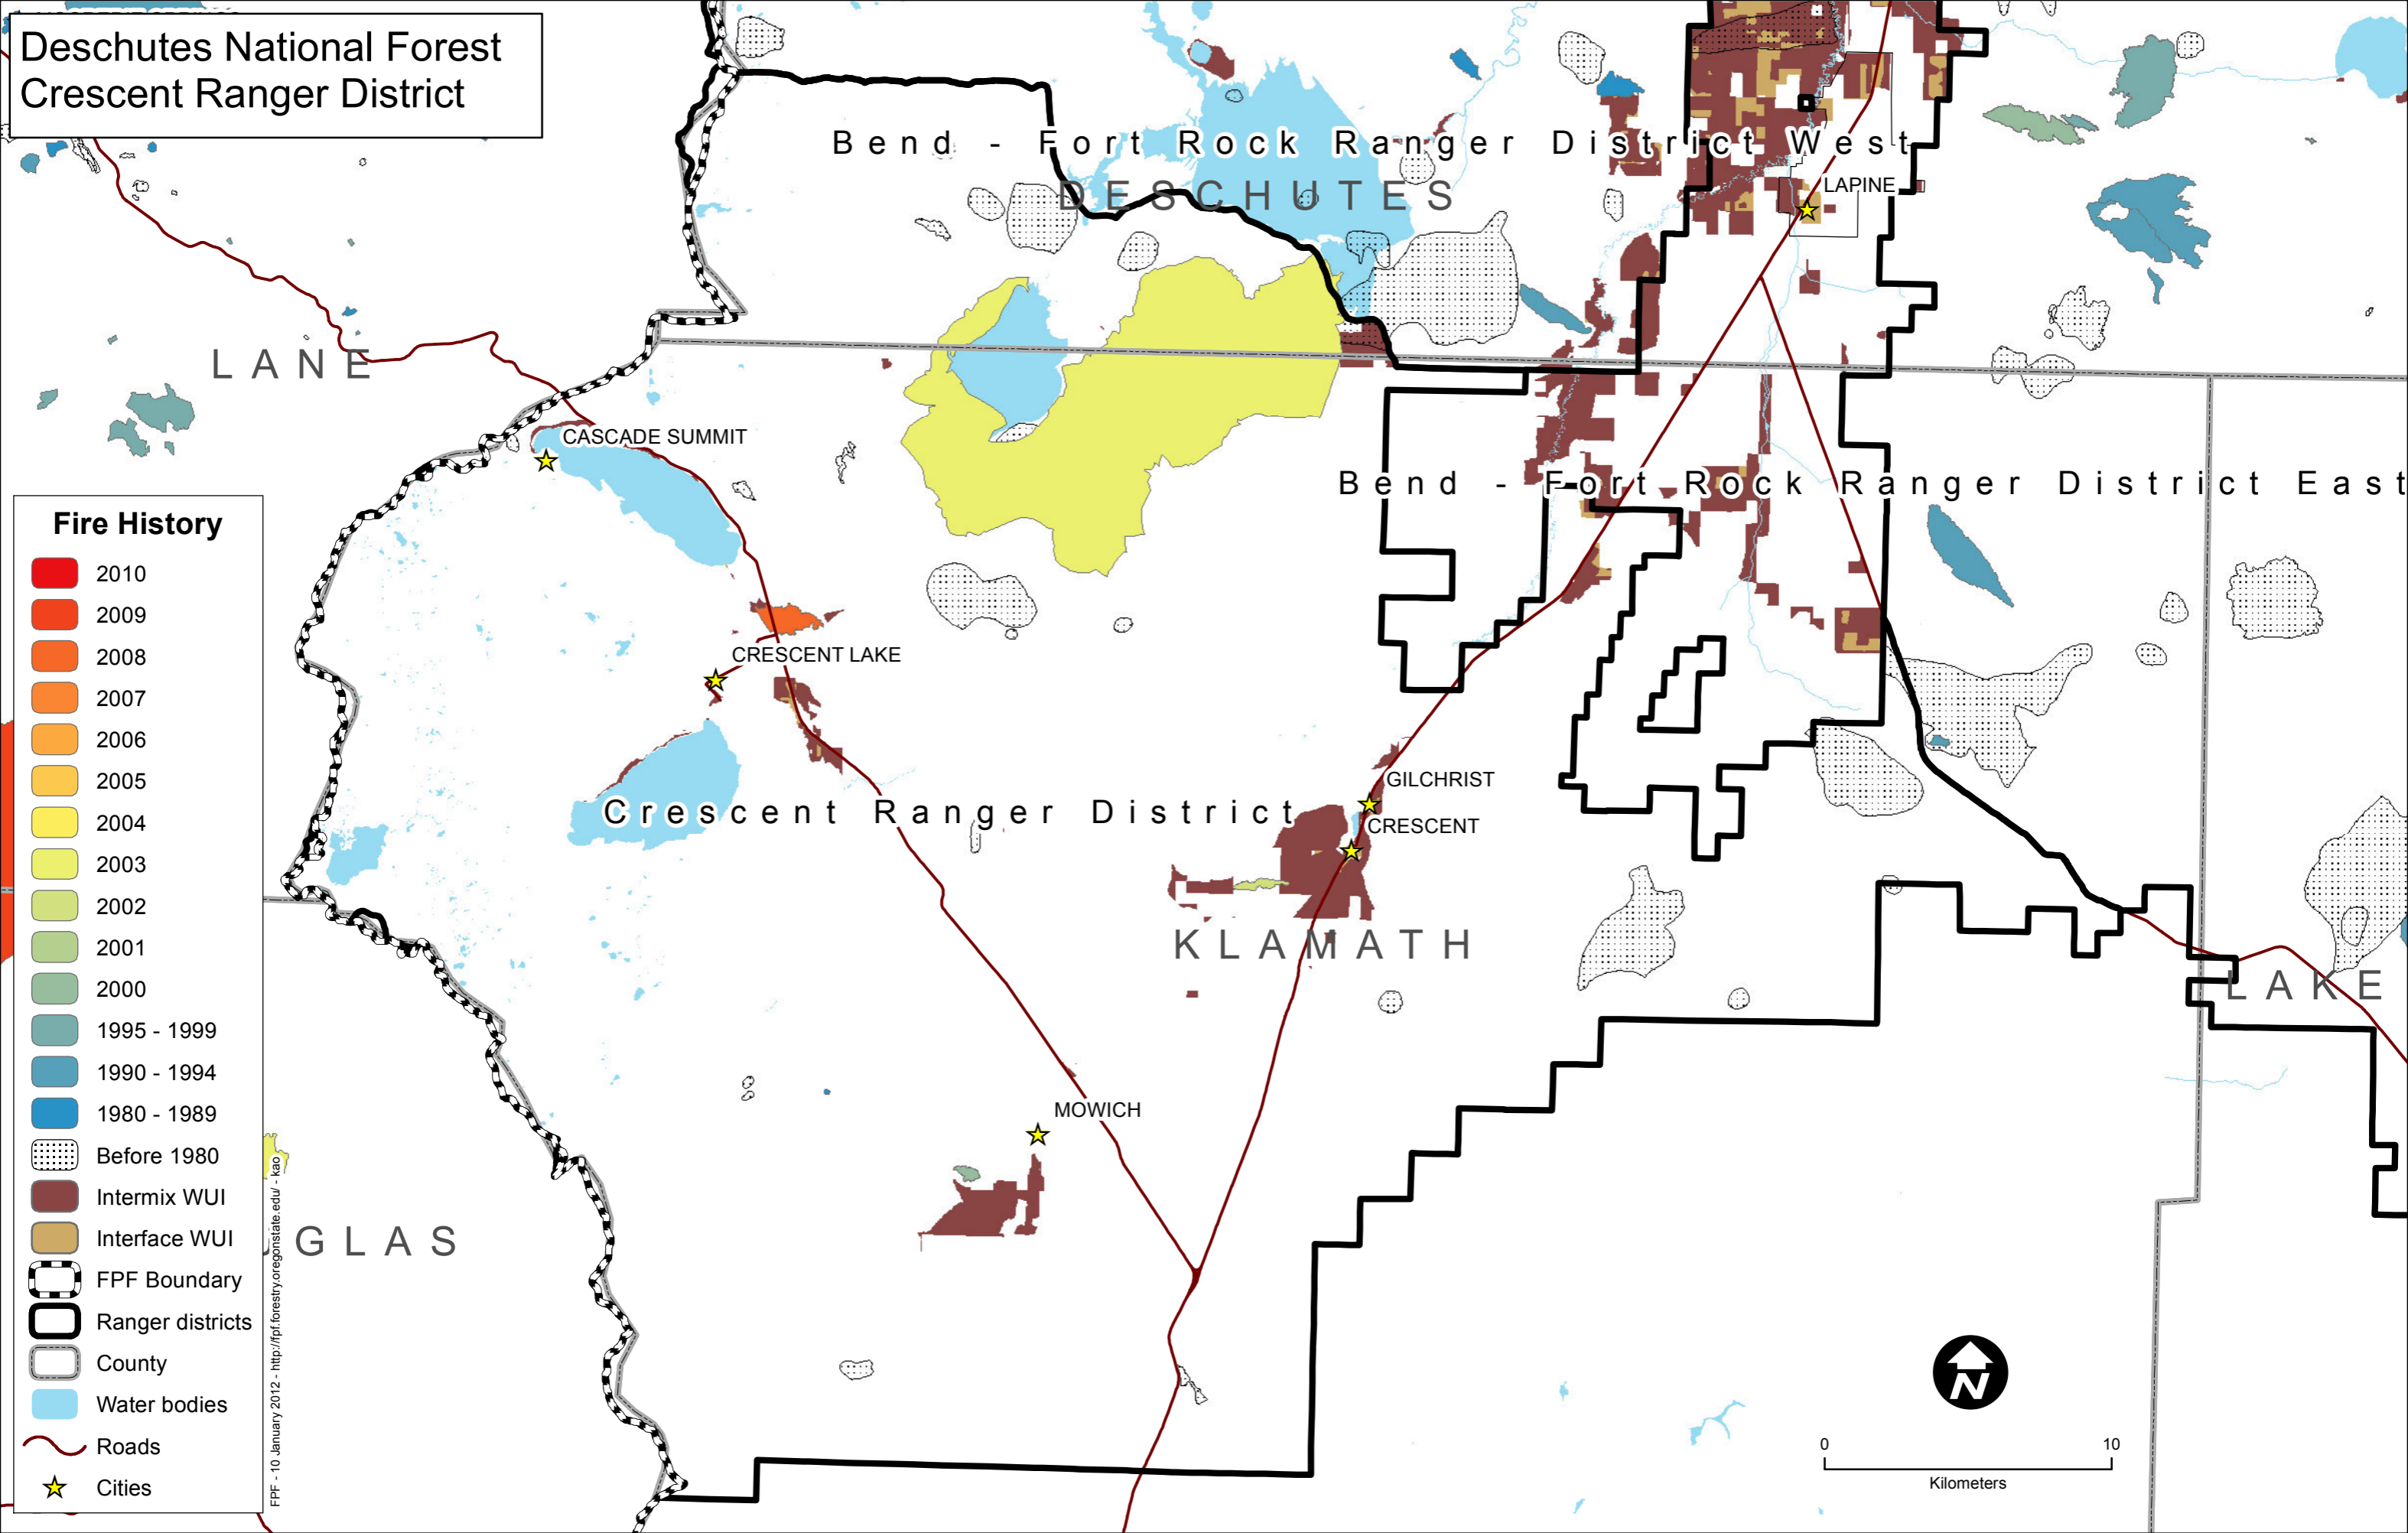

Deschutes National Forest Crescent Ranger District

Fire History

- 2010
- 2009
- 2008
- 2007
- 2006
- 2005
- 2004
- 2003
- 2002
- 2001
- 2000
- 1995 - 1999
- 1990 - 1994
- 1980 - 1989
- Before 1980
- Intermix WUI
- Interface WUI
- FPF Boundary
- Ranger districts
- County
- Water bodies
- Roads
- Cities

FPF - 10 January 2012 - <http://fpf.forestry.oregonstate.edu/~kao>