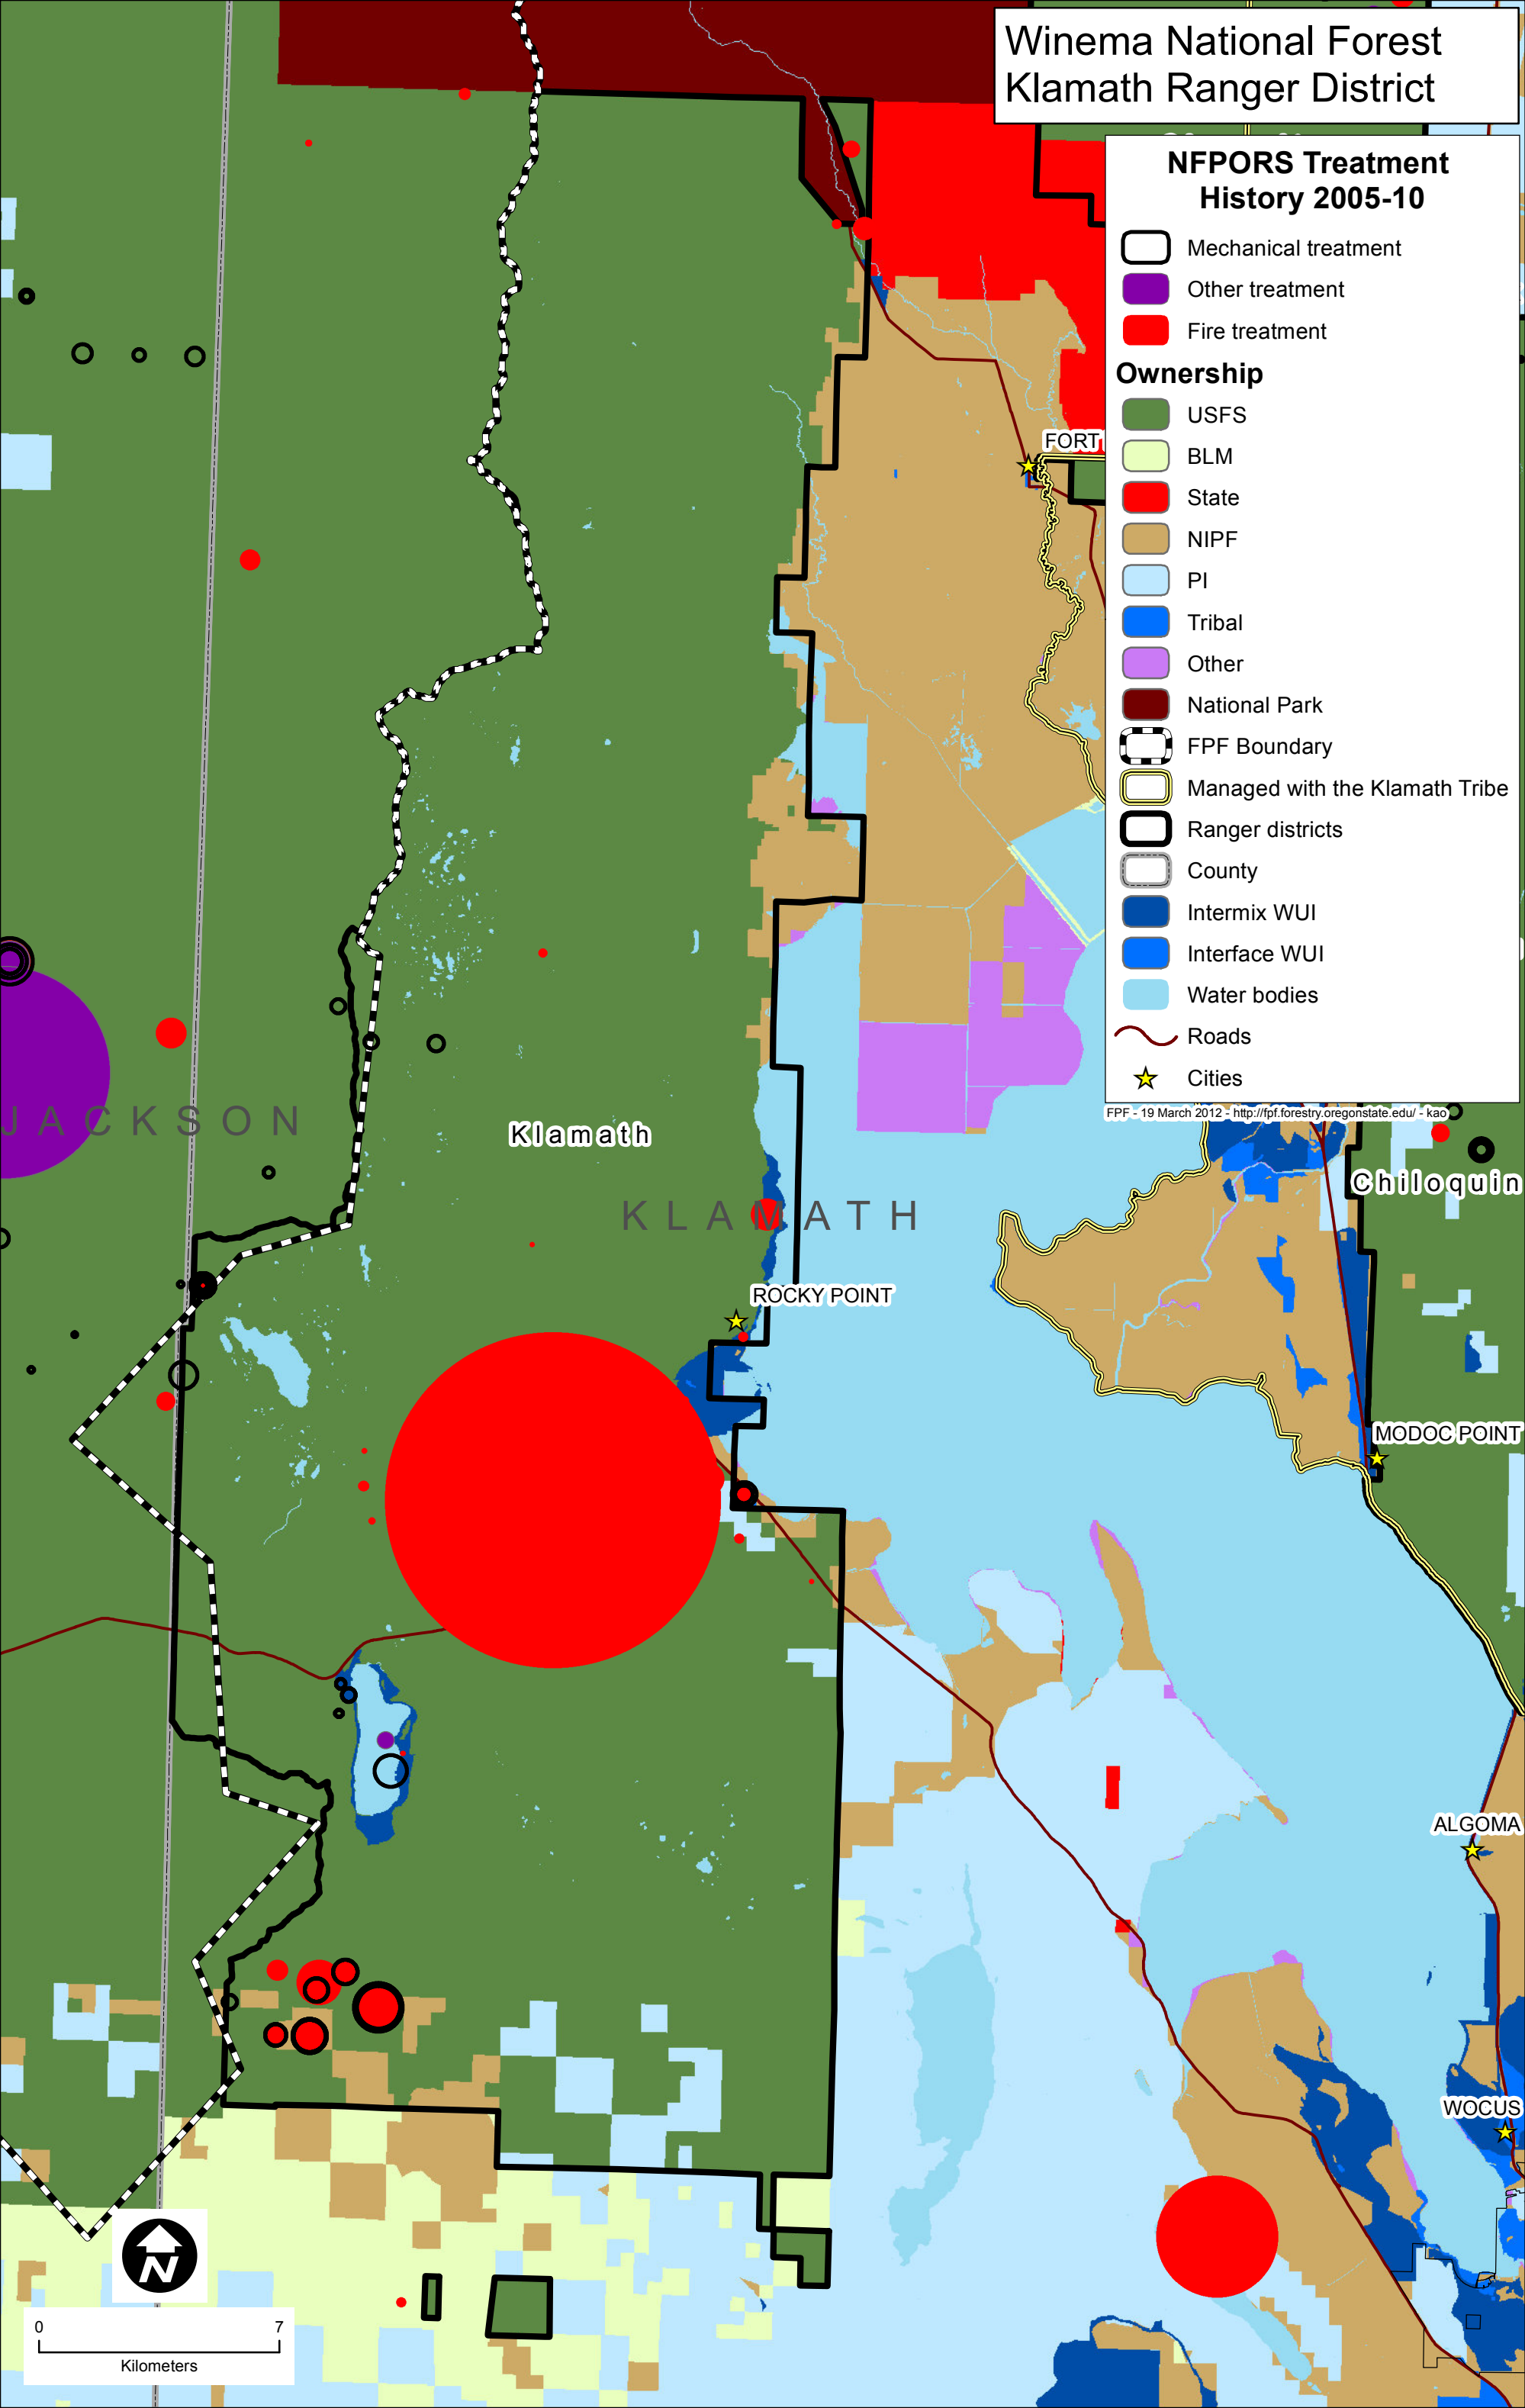

Winema National Forest Klamath Ranger District

NFPORS Treatment History 2005-10

- Mechanical treatment
- Other treatment
- Fire treatment

Ownership

- USFS
- BLM
- State
- NIPF
- PI
- Tribal
- Other
- National Park
- FPF Boundary
- Managed with the Klamath Tribe
- Ranger districts
- County
- Intermix WUI
- Interface WUI
- Water bodies
- Roads
- Cities

FPF - 19 March 2012 - <http://tpf.forestry.oregonstate.edu/> - kao

0 7
Kilometers