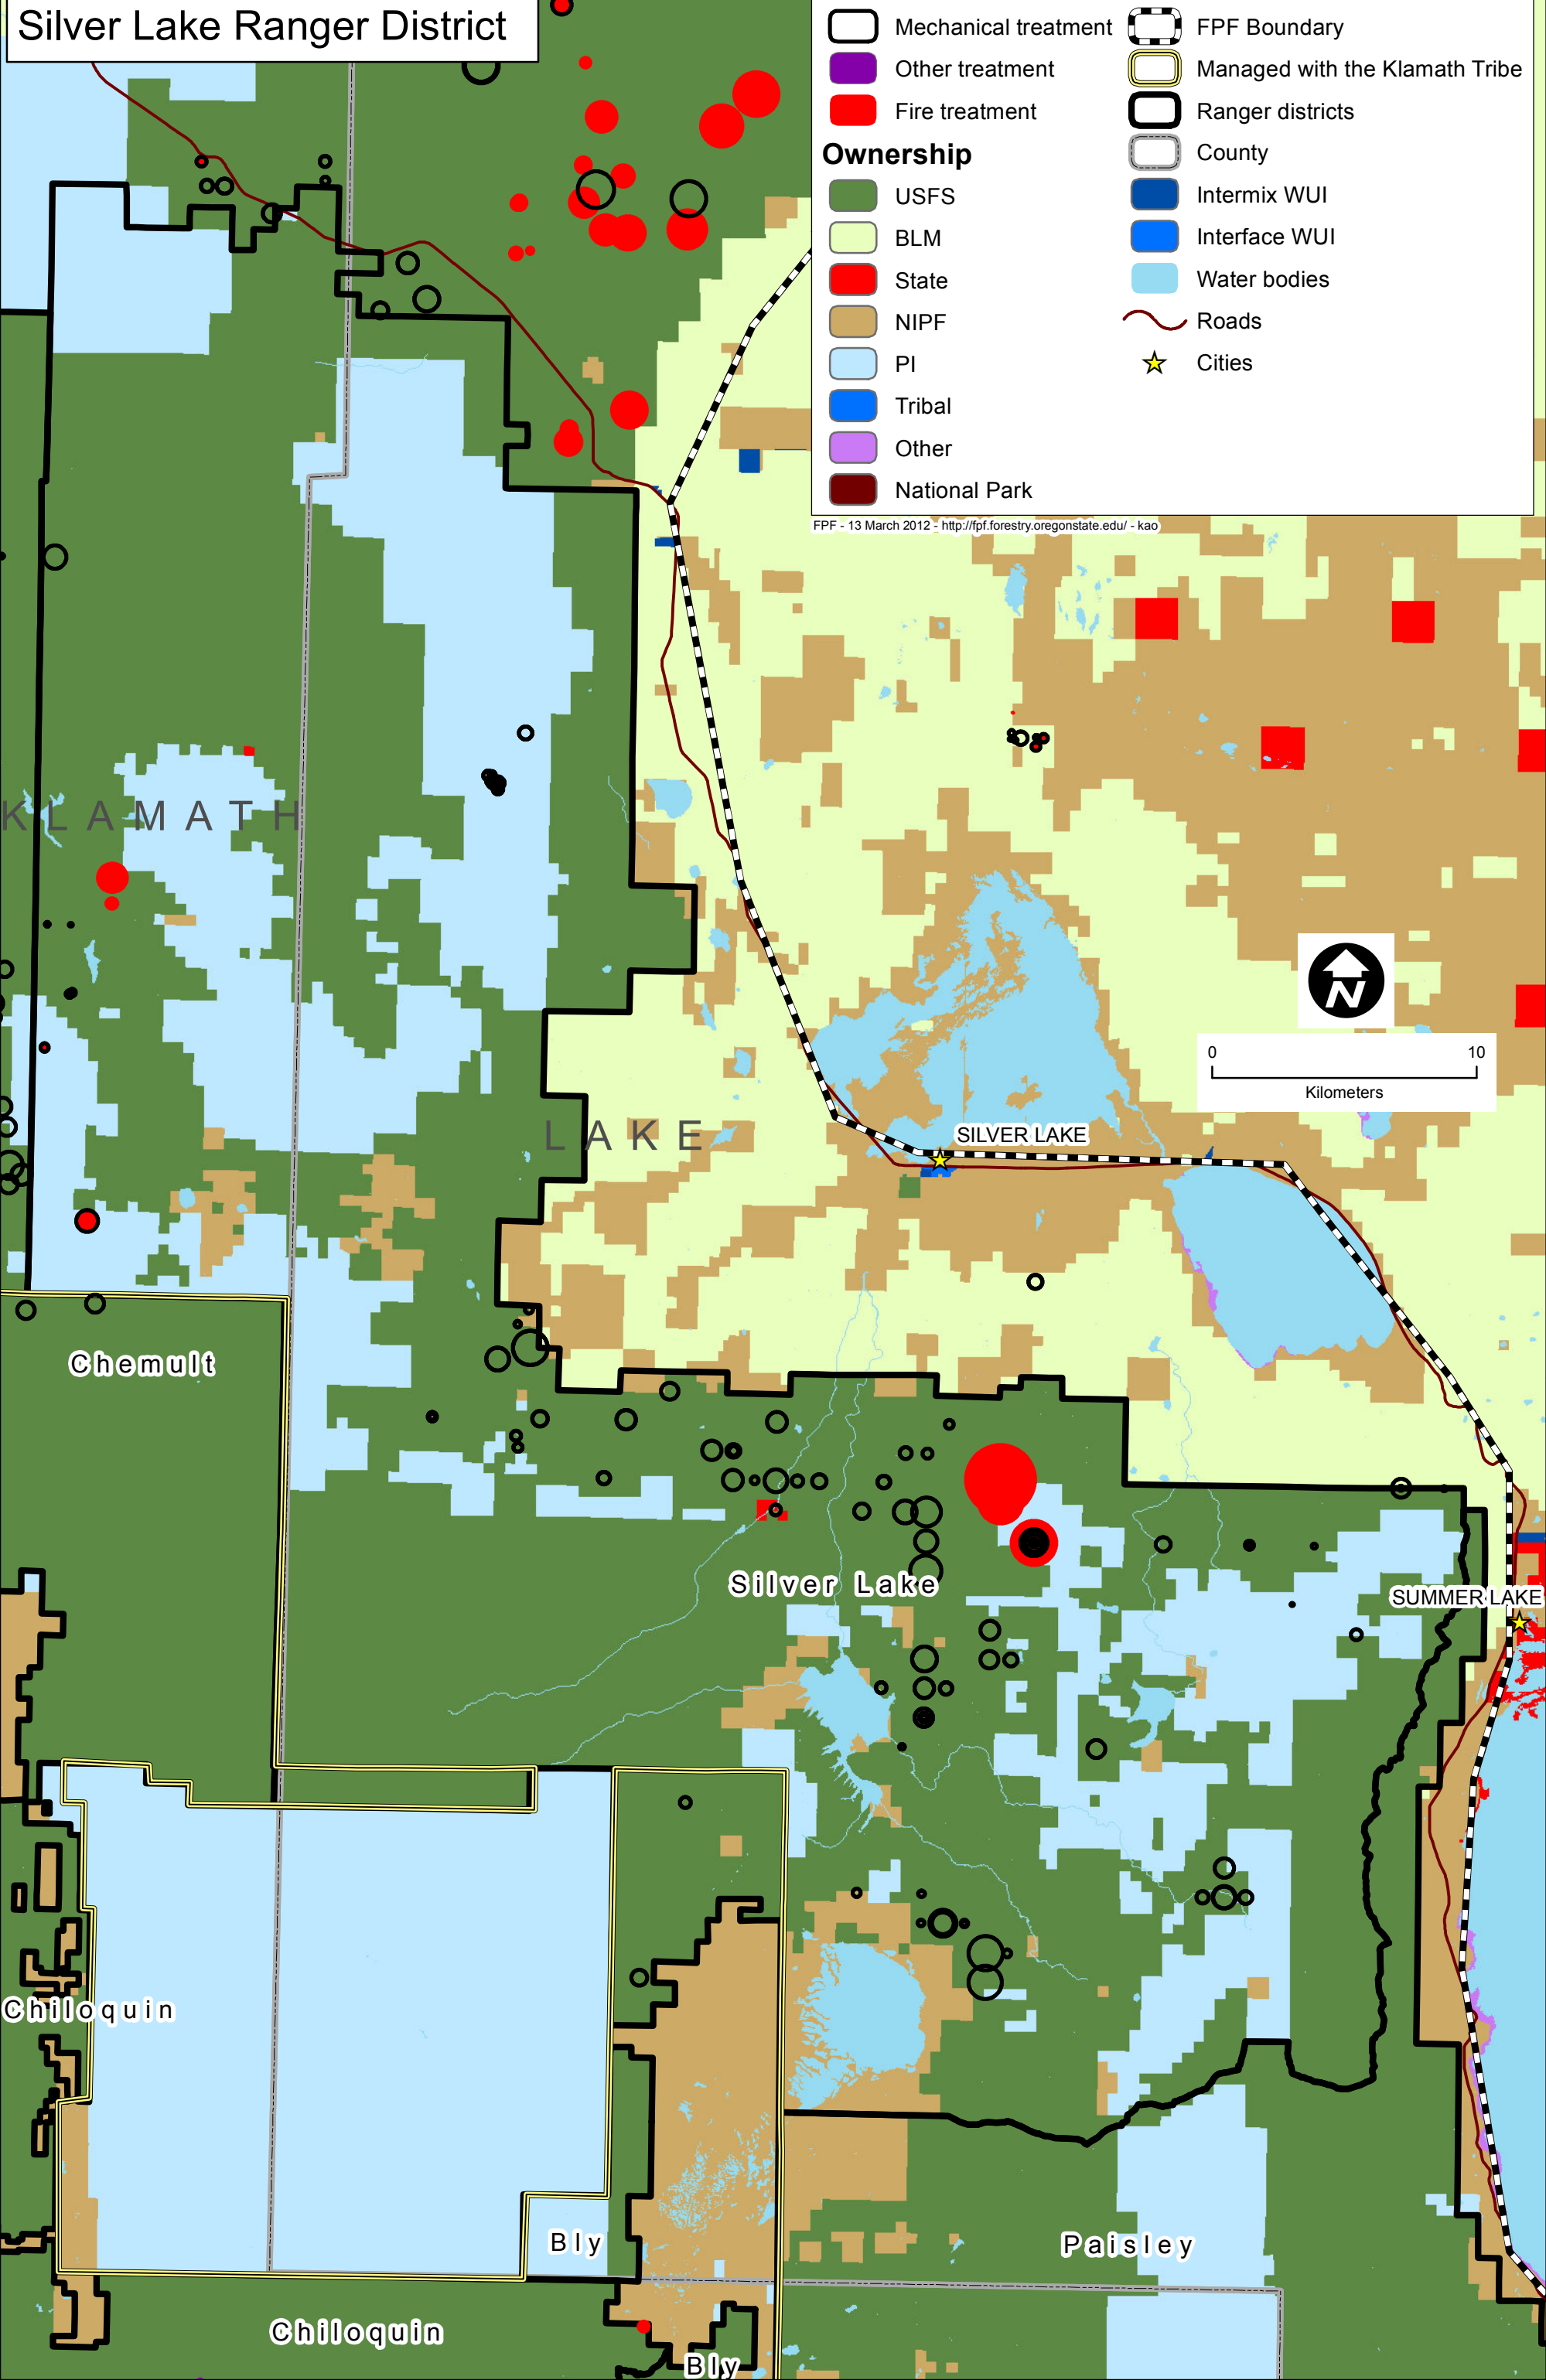

# Fremont National Forest Silver Lake Ranger District

## NFPORS Treatment History 2005-10

	Mechanical treatment		FPF Boundary
	Other treatment		Managed with the Klamath Tribe
	Fire treatment		Ranger districts
<b>Ownership</b>			County
	USFS		Intermix WUI
	BLM		Interface WUI
	State		Water bodies
	NIPF		Roads
	PI		Cities
	Tribal		
	Other		
	National Park		

FPF - 13 March 2012 - <http://fpf.forestry.oregonstate.edu/> - kao

K L A M A T H

L A K E

SILVER LAKE

SUMMER LAKE

Chemult

Silver Lake

Chiloquin