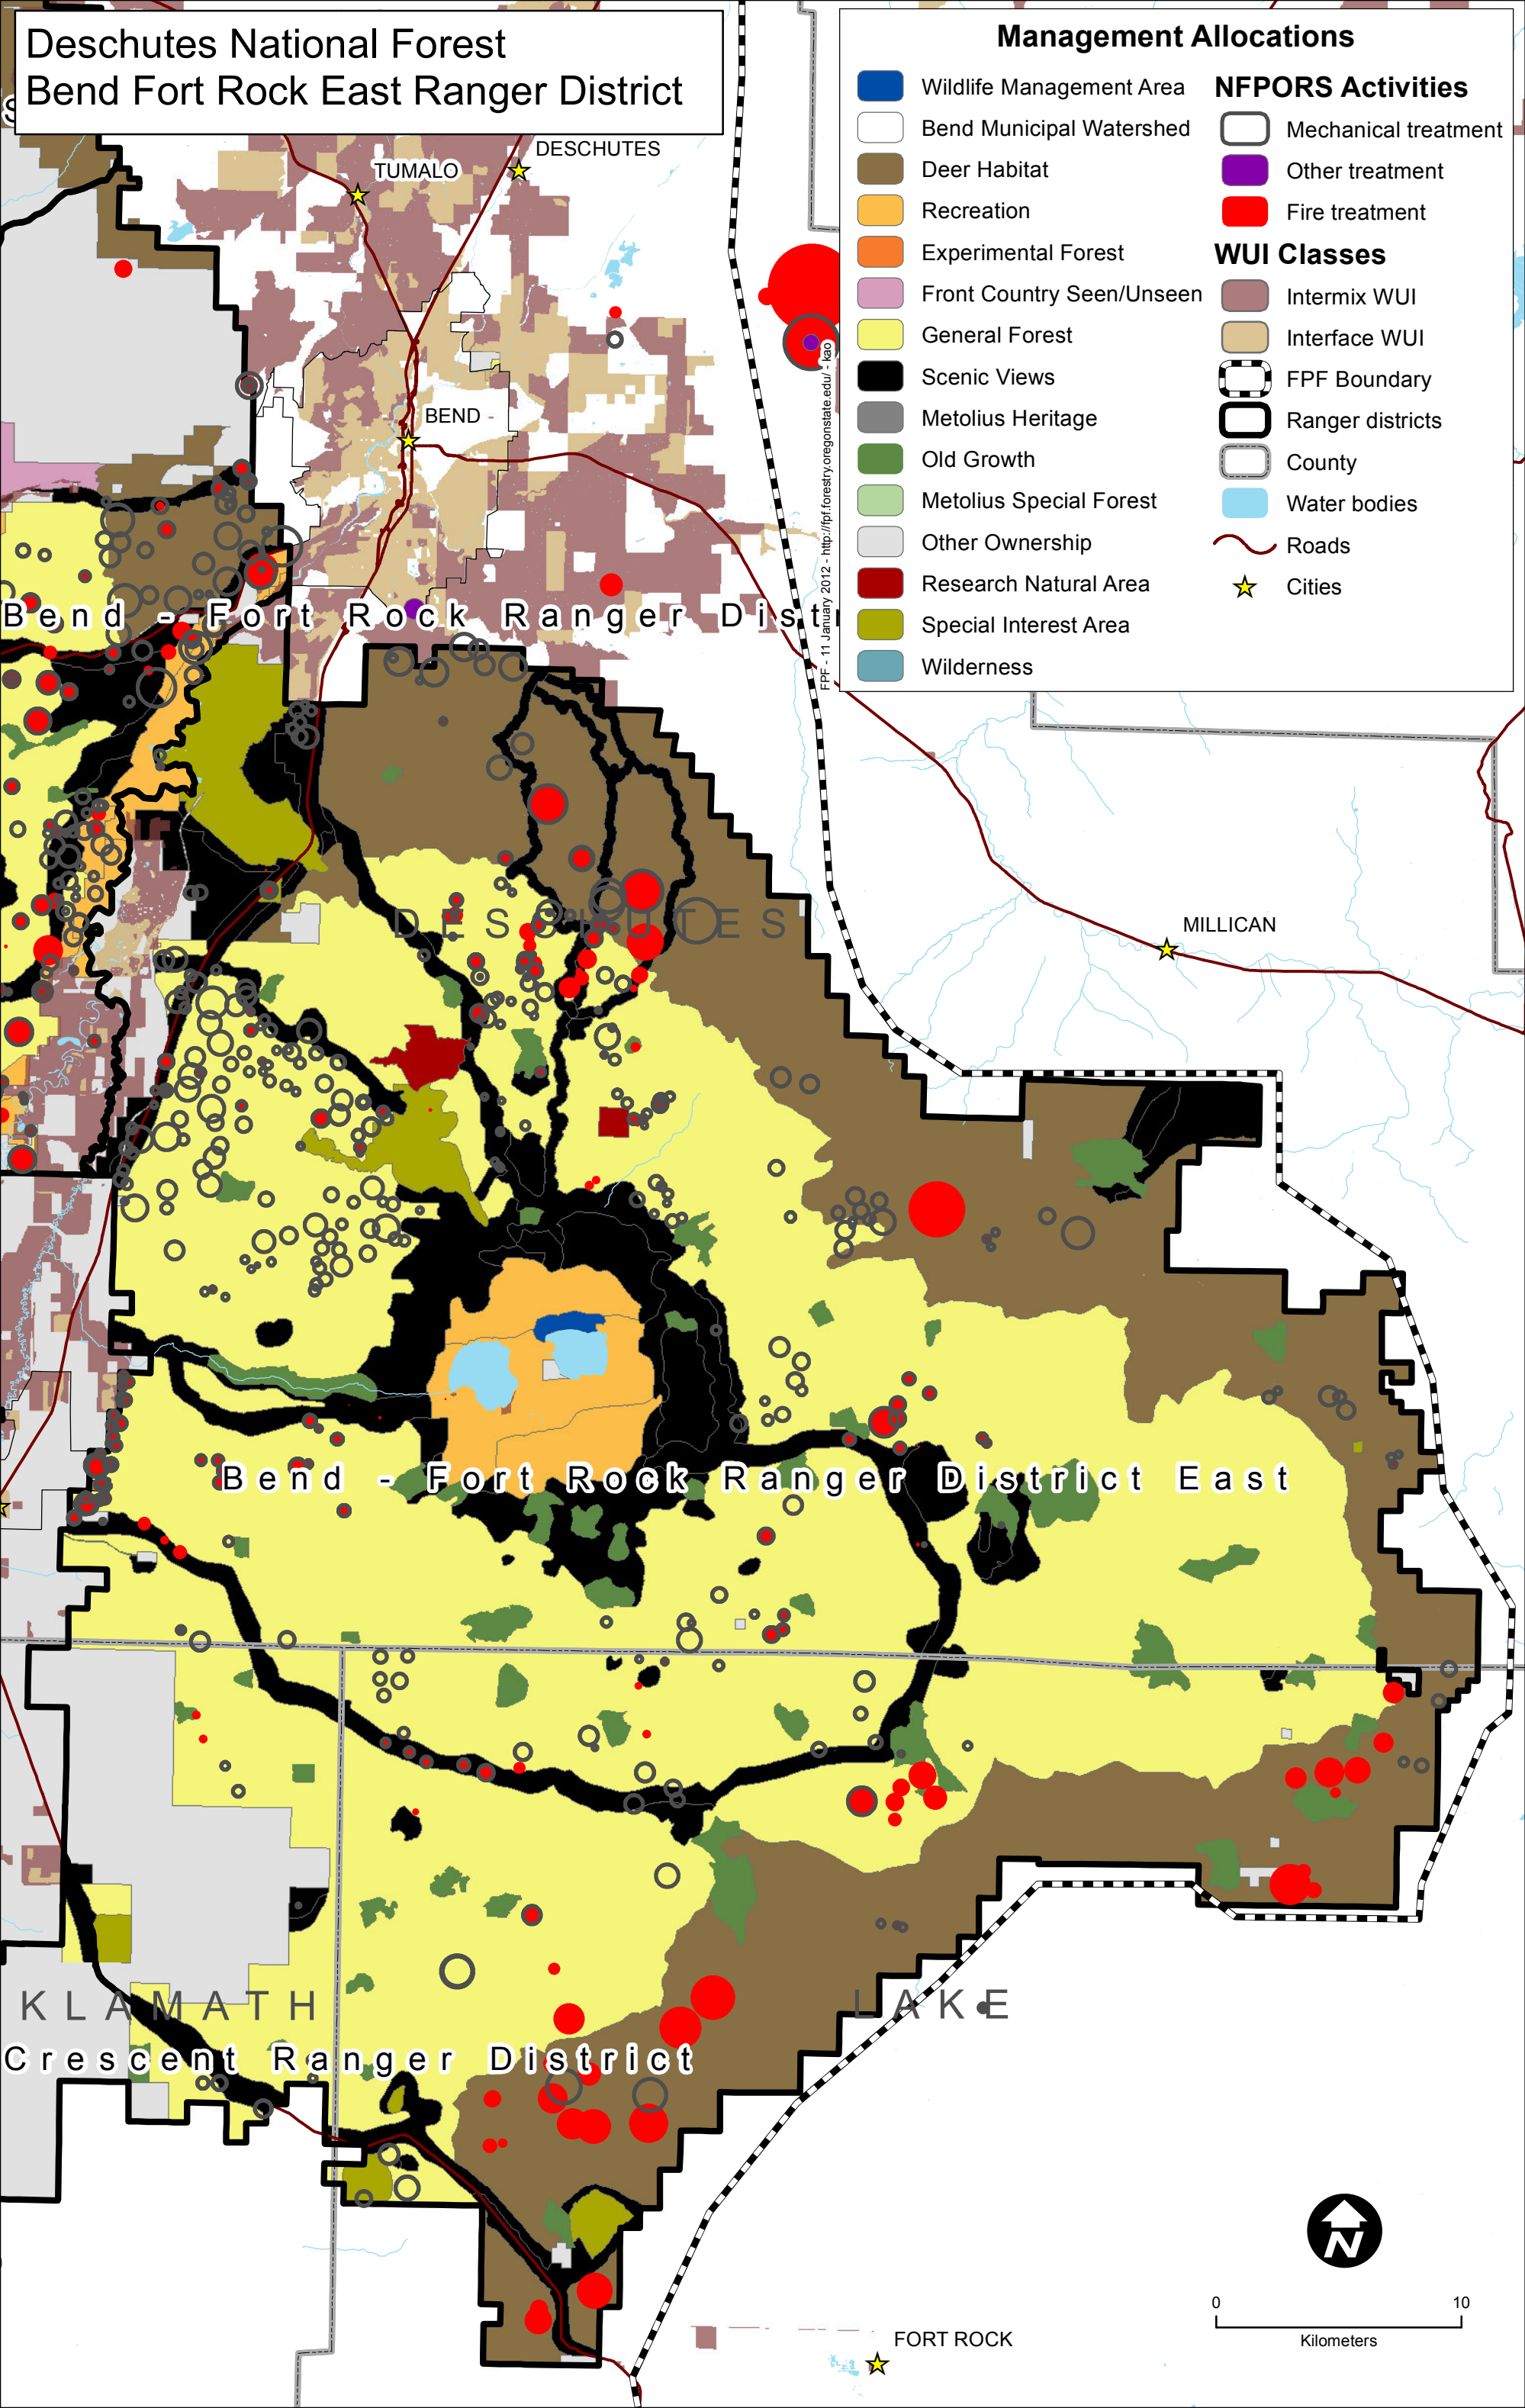

Deschutes National Forest Bend Fort Rock East Ranger District

Management Allocations

- Wildlife Management Area
- Bend Municipal Watershed
- Deer Habitat
- Recreation
- Experimental Forest
- Front Country Seen/Unseen
- General Forest
- Scenic Views
- Metolius Heritage
- Old Growth
- Metolius Special Forest
- Other Ownership
- Research Natural Area
- Special Interest Area
- Wilderness

NFPORS Activities

- Mechanical treatment
- Other treatment
- Fire treatment

WUI Classes

- Intermix WUI
- Interface WUI
- FPF Boundary
- Ranger districts
- County
- Water bodies
- Roads
- ★ Cities

<http://fpf.forestry.oregonstate.edu/~kao>
 FPF - 11 January 2012

FORT ROCK