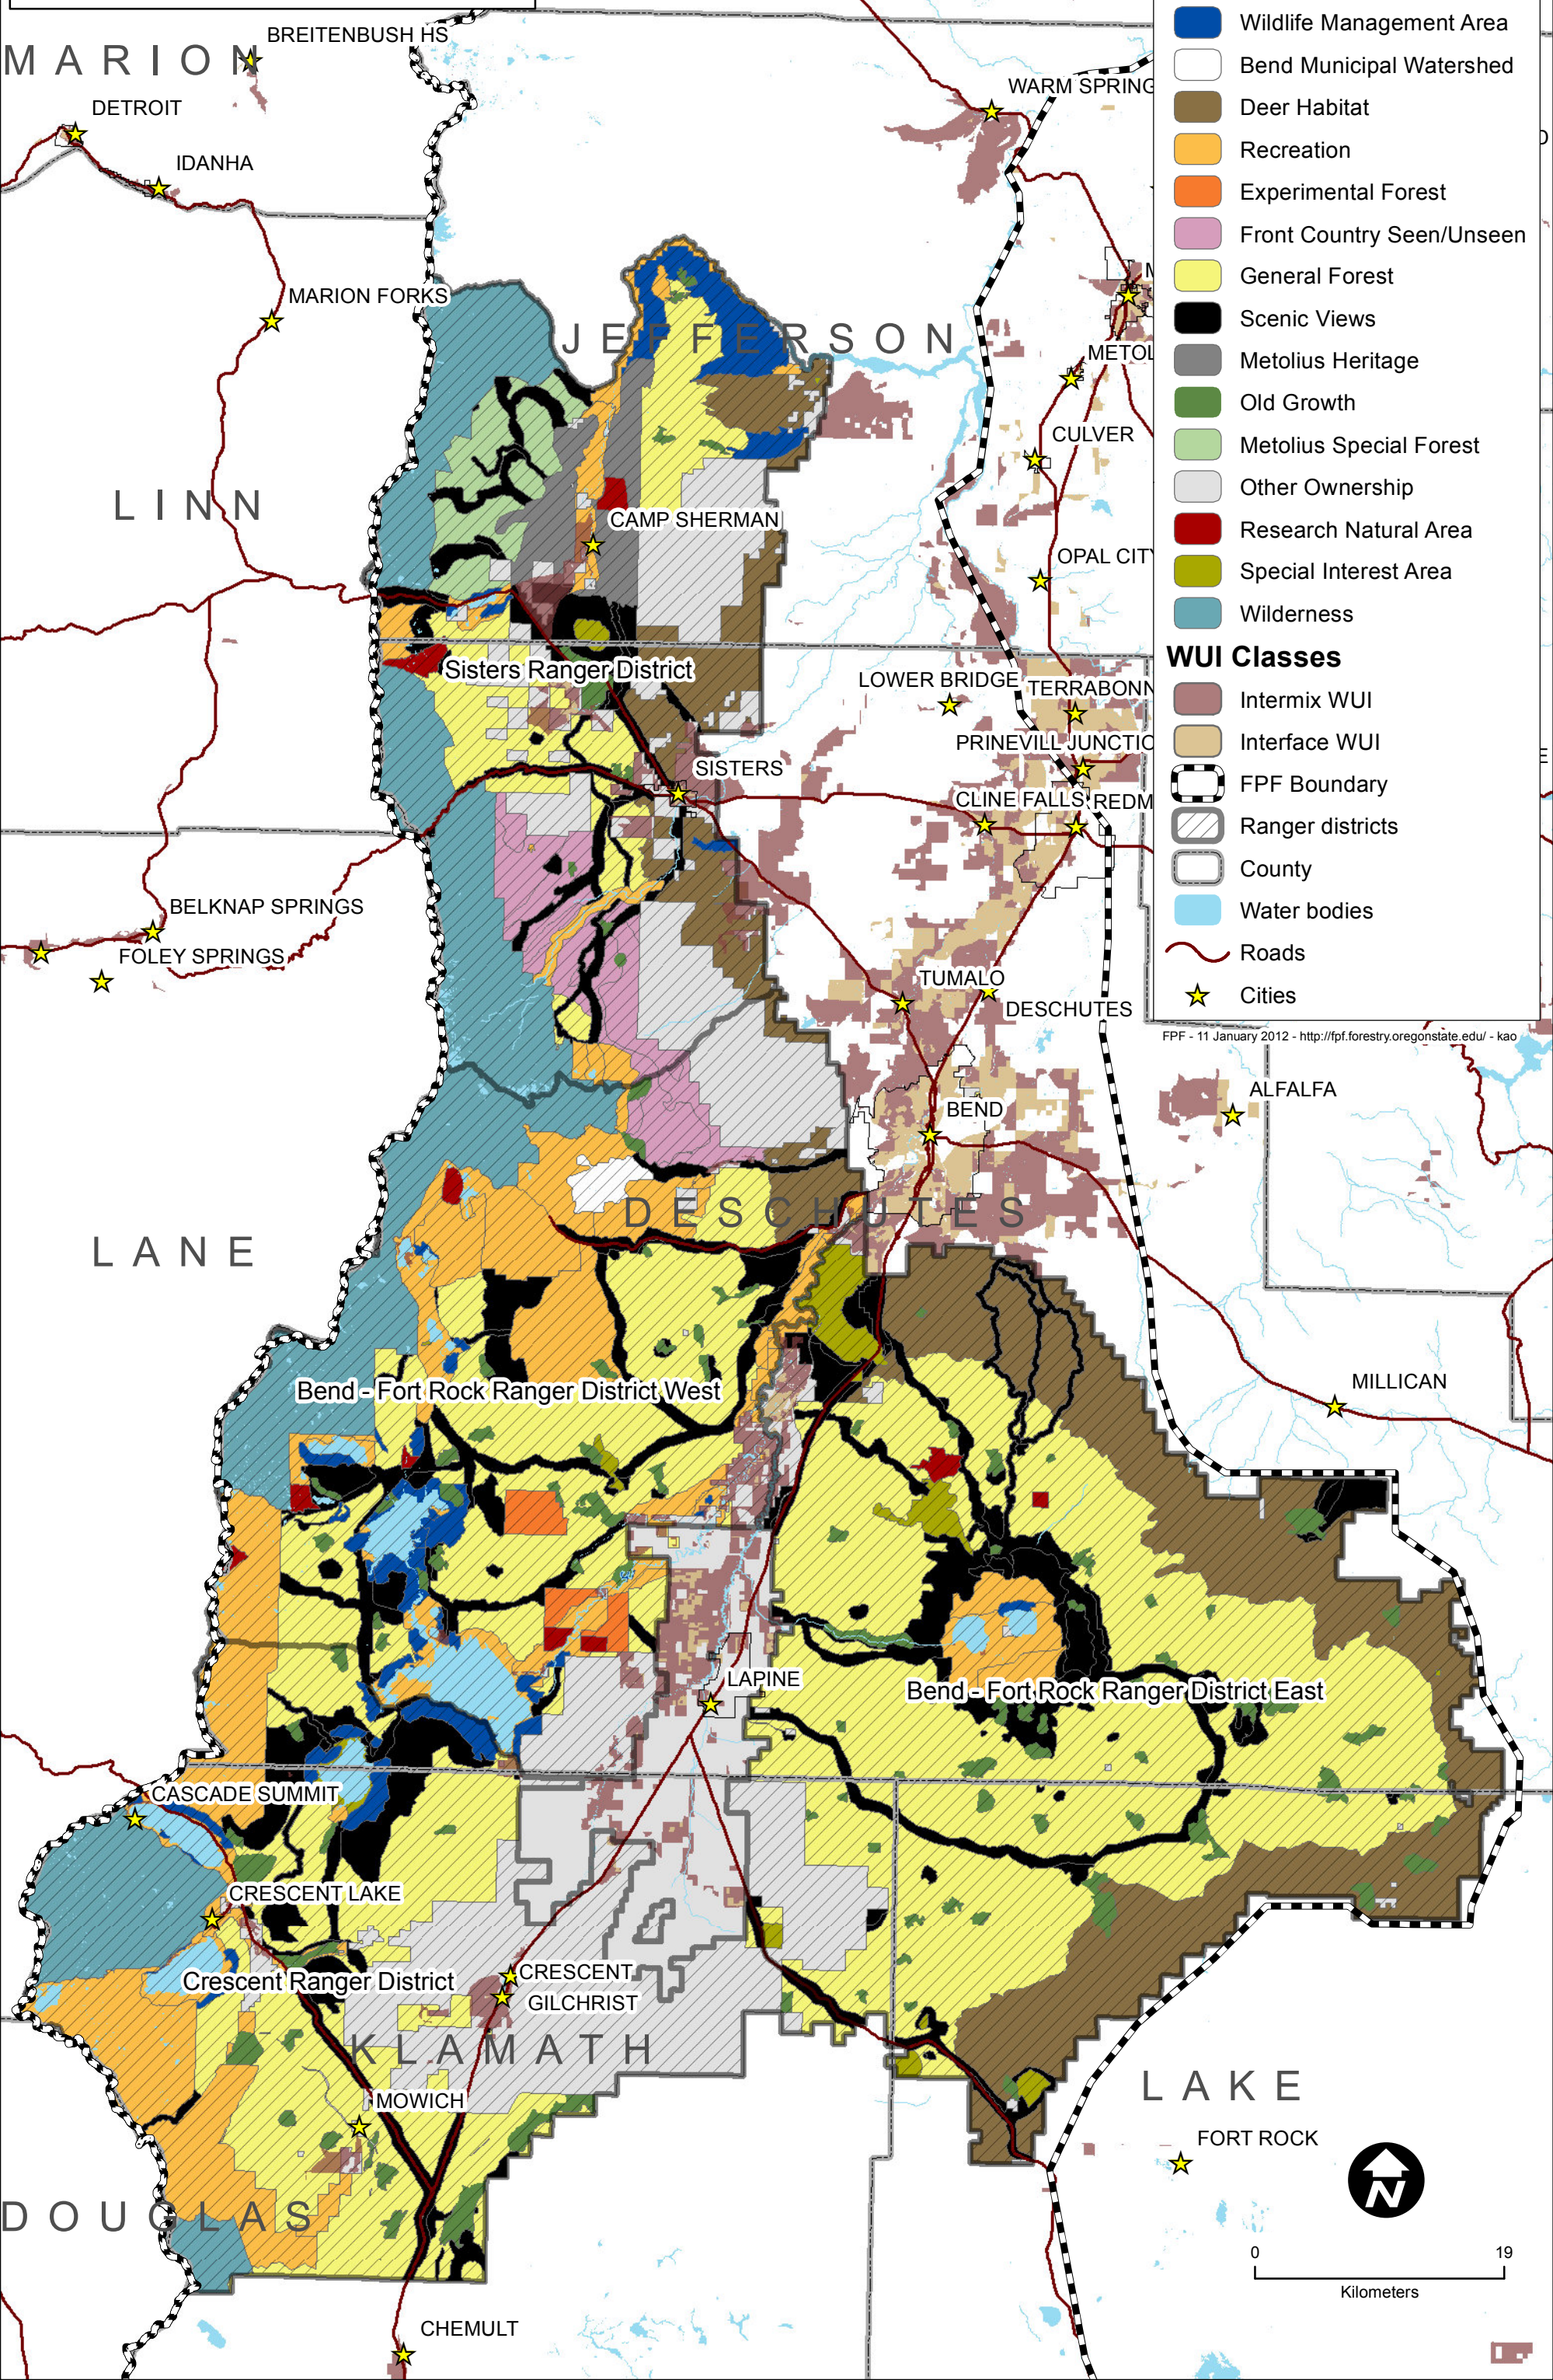

Deschutes National Forest

W A S C O

SOUTH JUN

Management Allocations

- Wildlife Management Area
 - Bend Municipal Watershed
 - Deer Habitat
 - Recreation
 - Experimental Forest
 - Front Country Seen/Unseen
 - General Forest
 - Scenic Views
 - Metolius Heritage
 - Old Growth
 - Metolius Special Forest
 - Other Ownership
 - Research Natural Area
 - Special Interest Area
 - Wilderness
- ## WUI Classes
- Intermix WUI
 - Interface WUI
 - FPF Boundary
 - Ranger districts
 - County
 - Water bodies
 - Roads
 - Cities

FPF - 11 January 2012 - <http://fpf.forestry.oregonstate.edu/> - kao

19

Kilometers