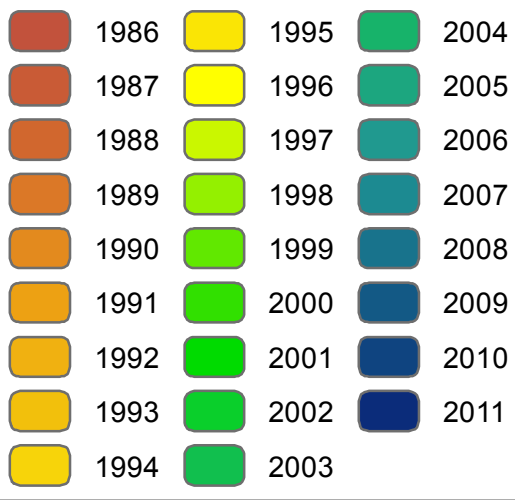

# Winema National Forest

## Disturbance Year