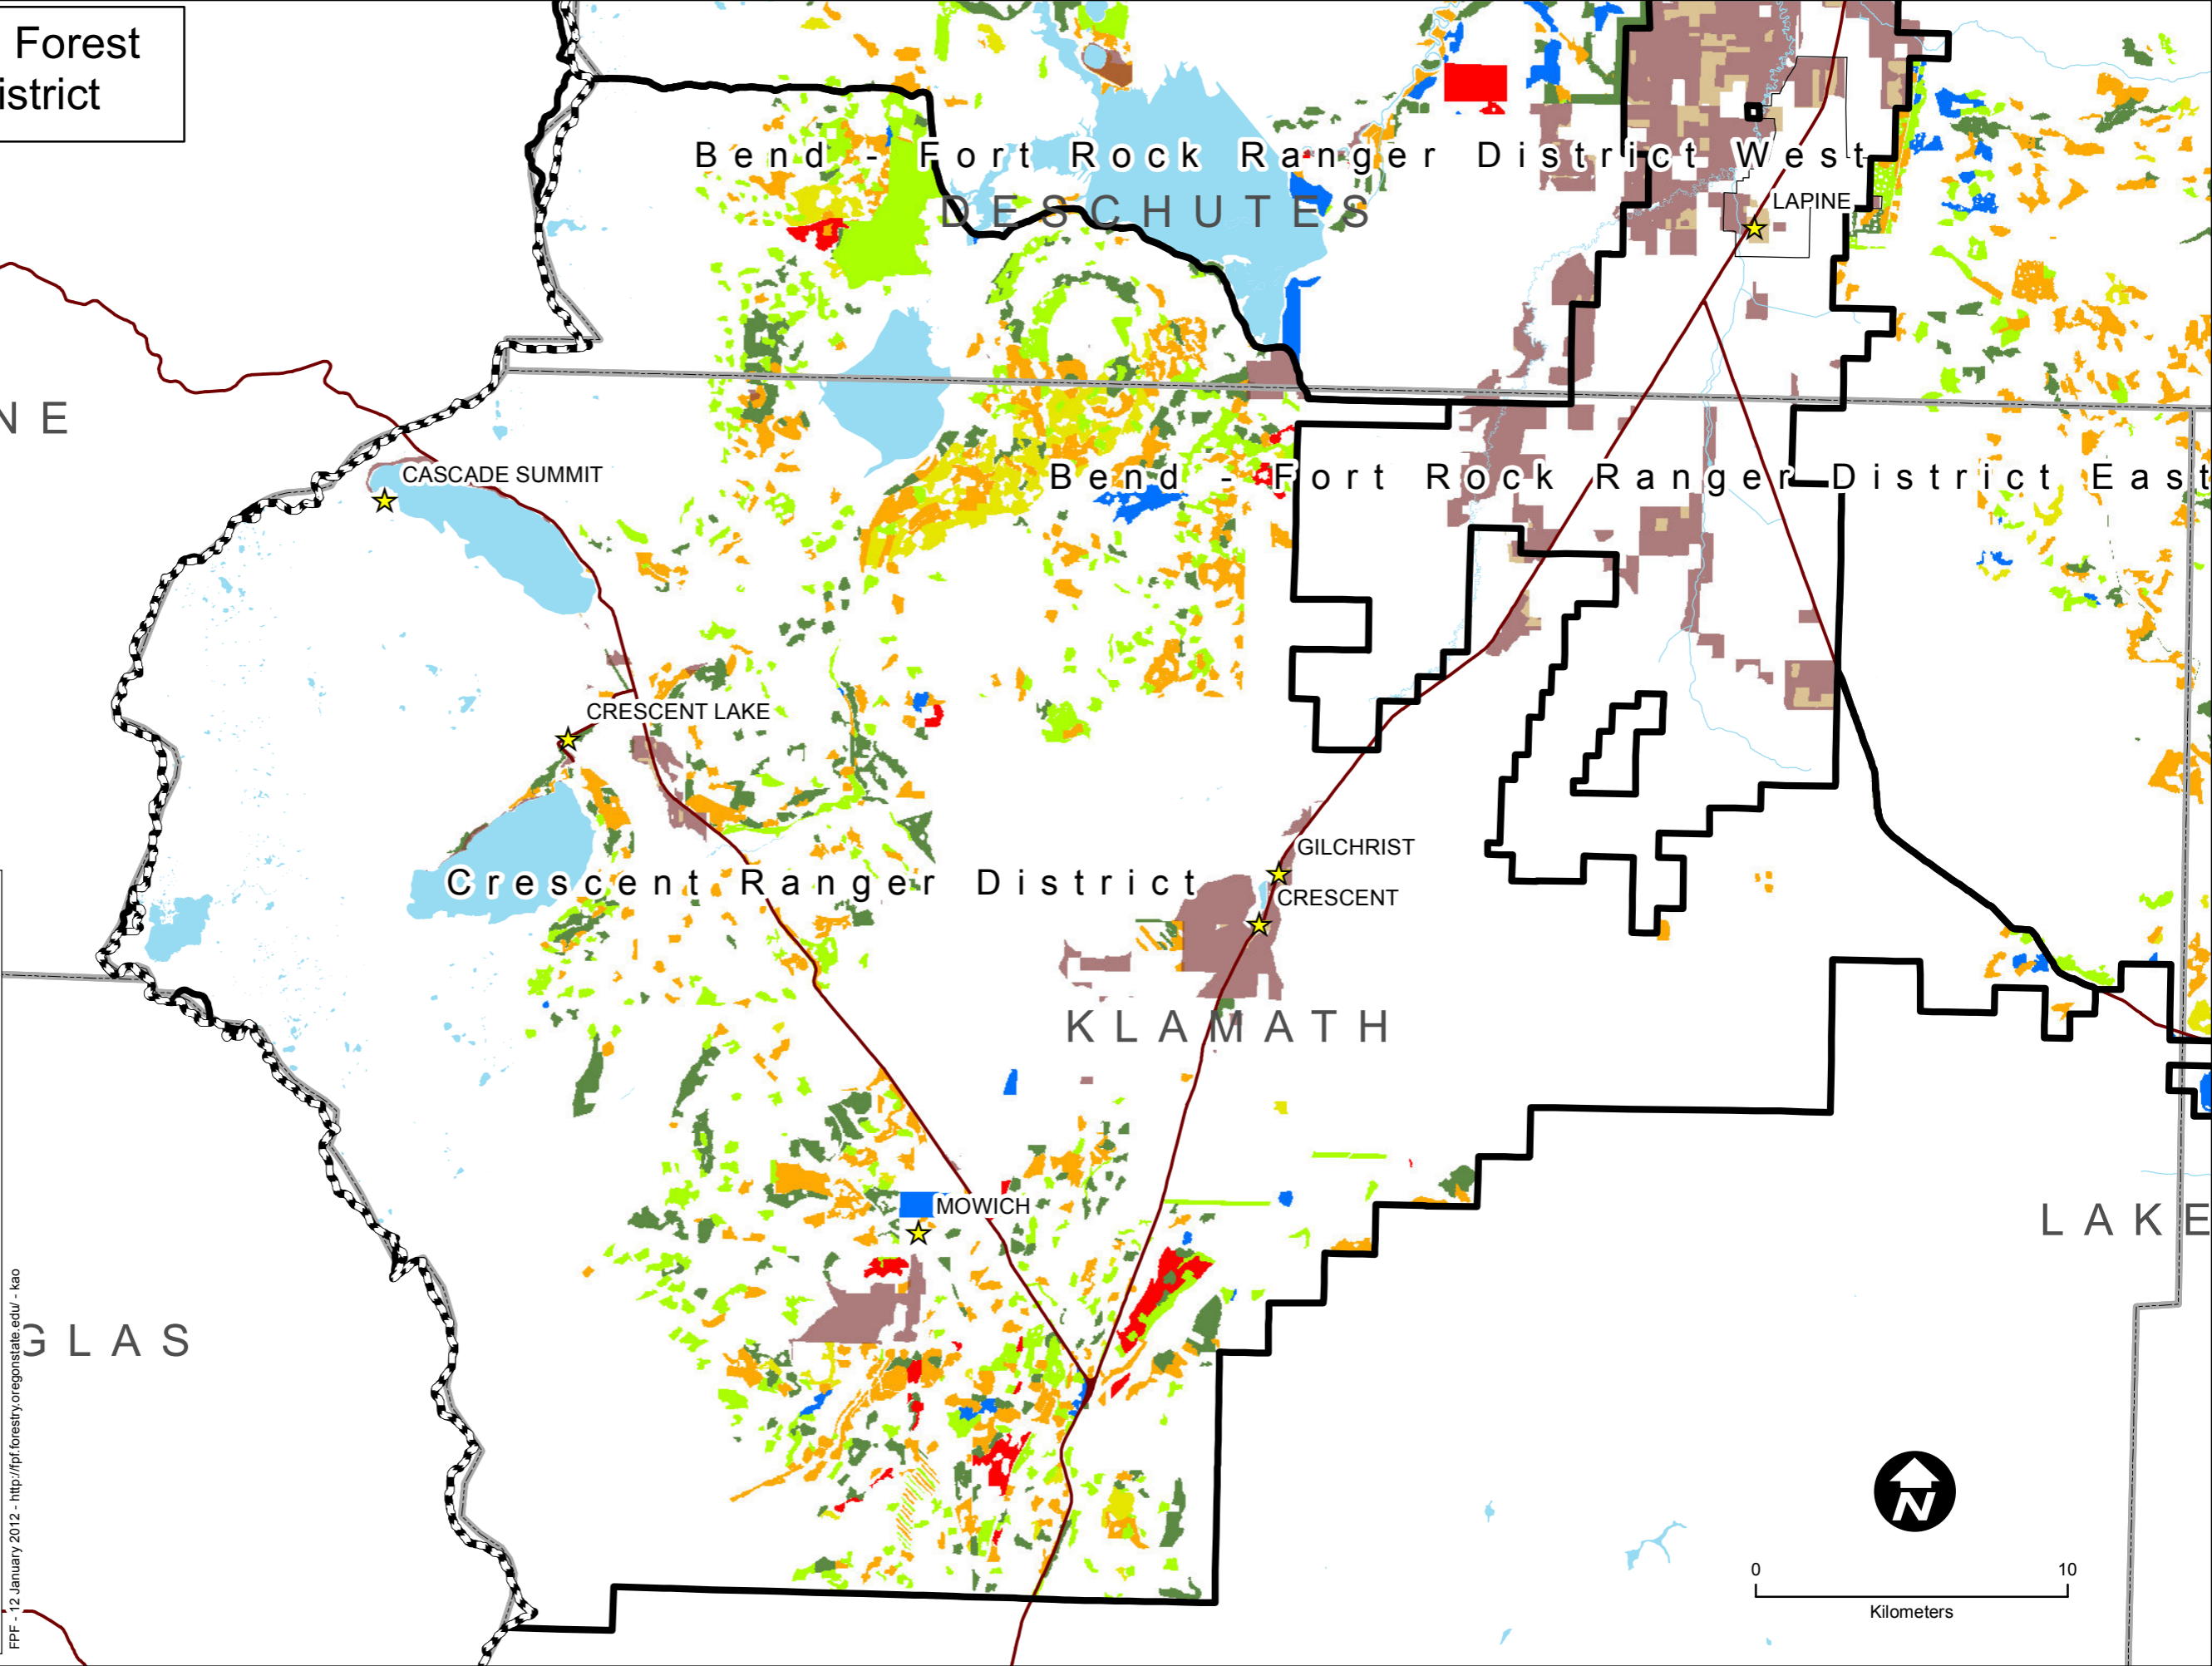

**Deschutes National Forest
Crescent Ranger District**

FACTS Activities Since 2000

- Burning
- Pile burning
- Mechanical fuel treatments
- Timber harvest
- Understory treatments
- Salvage

WUI Classes

- Intermix WUI
- Interface WUI

Map Symbols

- FPF Boundary
- Ranger districts
- County
- Water bodies
- Roads
- Cities

FPF - 12 January 2012 - <http://fpf.forestry.oregonstate.edu/> - kao