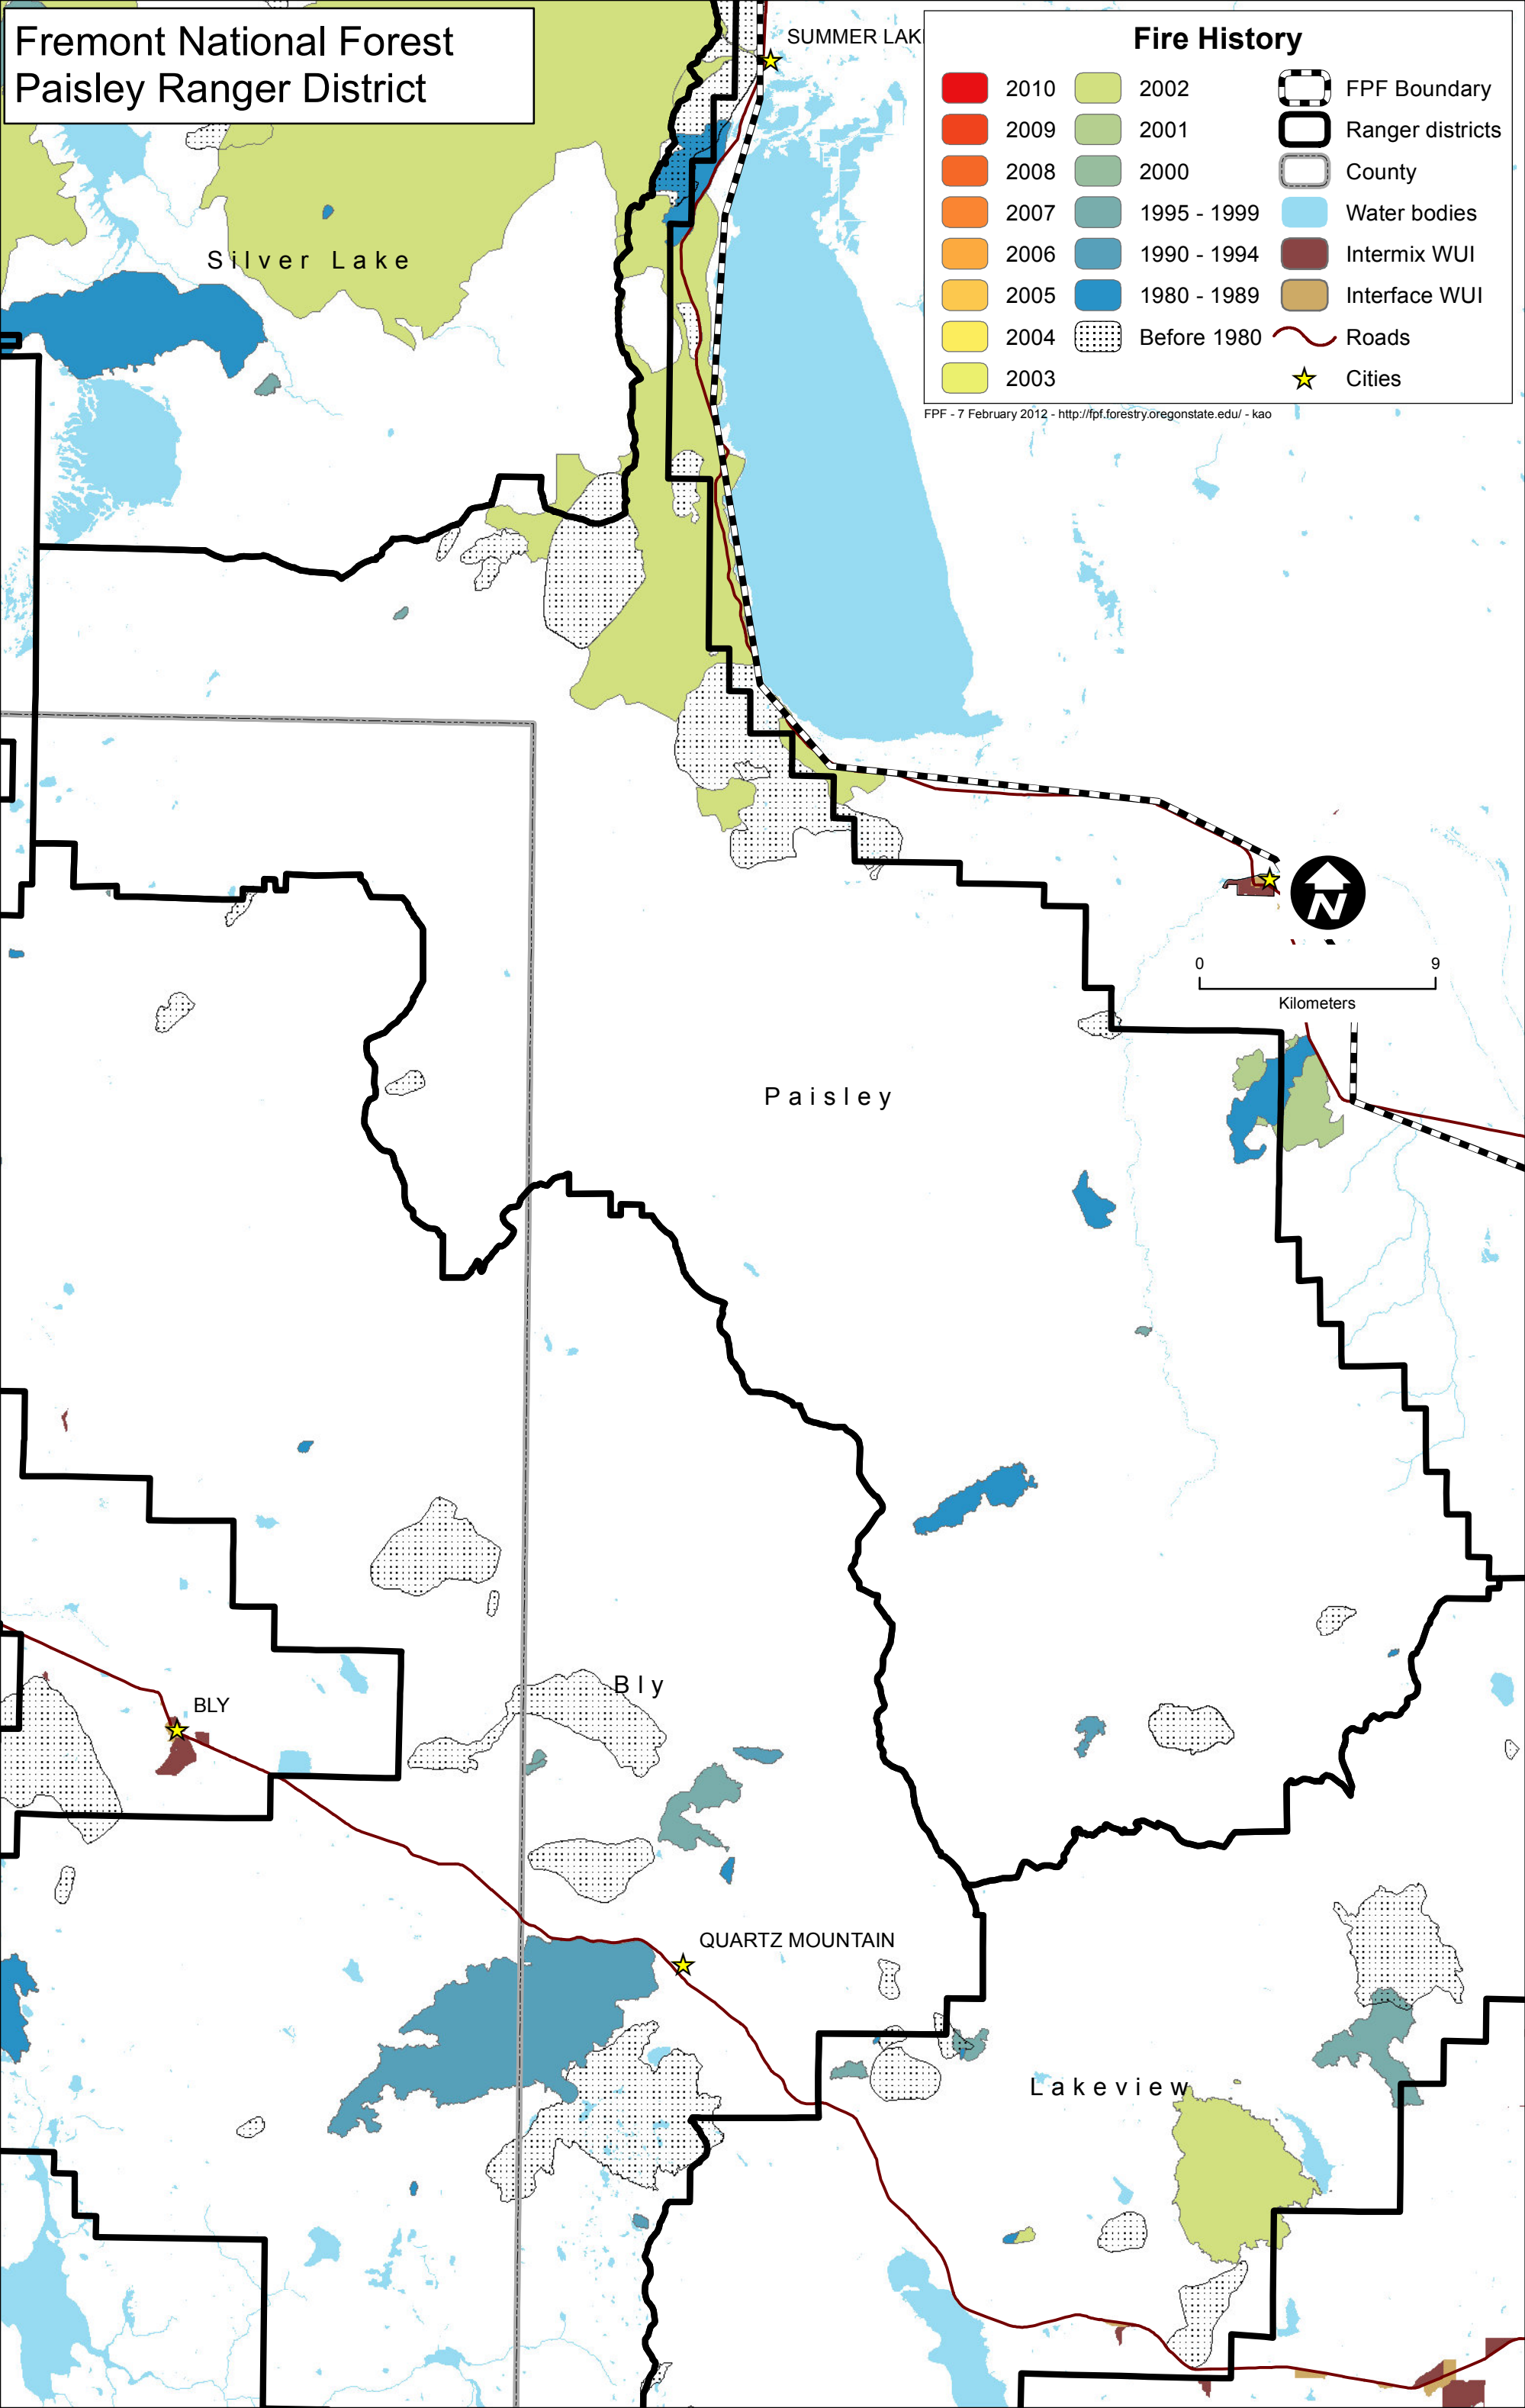

Fremont National Forest Paisley Ranger District

Fire History

2010	2002	FPF Boundary
2009	2001	Ranger districts
2008	2000	County
2007	1995 - 1999	Water bodies
2006	1990 - 1994	Intermix WUI
2005	1980 - 1989	Interface WUI
2004	Before 1980	Roads
2003		Cities

FPF - 7 February 2012 - <http://fpf.forestry.oregonstate.edu/> - kao

Silver Lake

SUMMER LAK

Paisley

BLY

Bly

QUARTZ MOUNTAIN

Lakeview