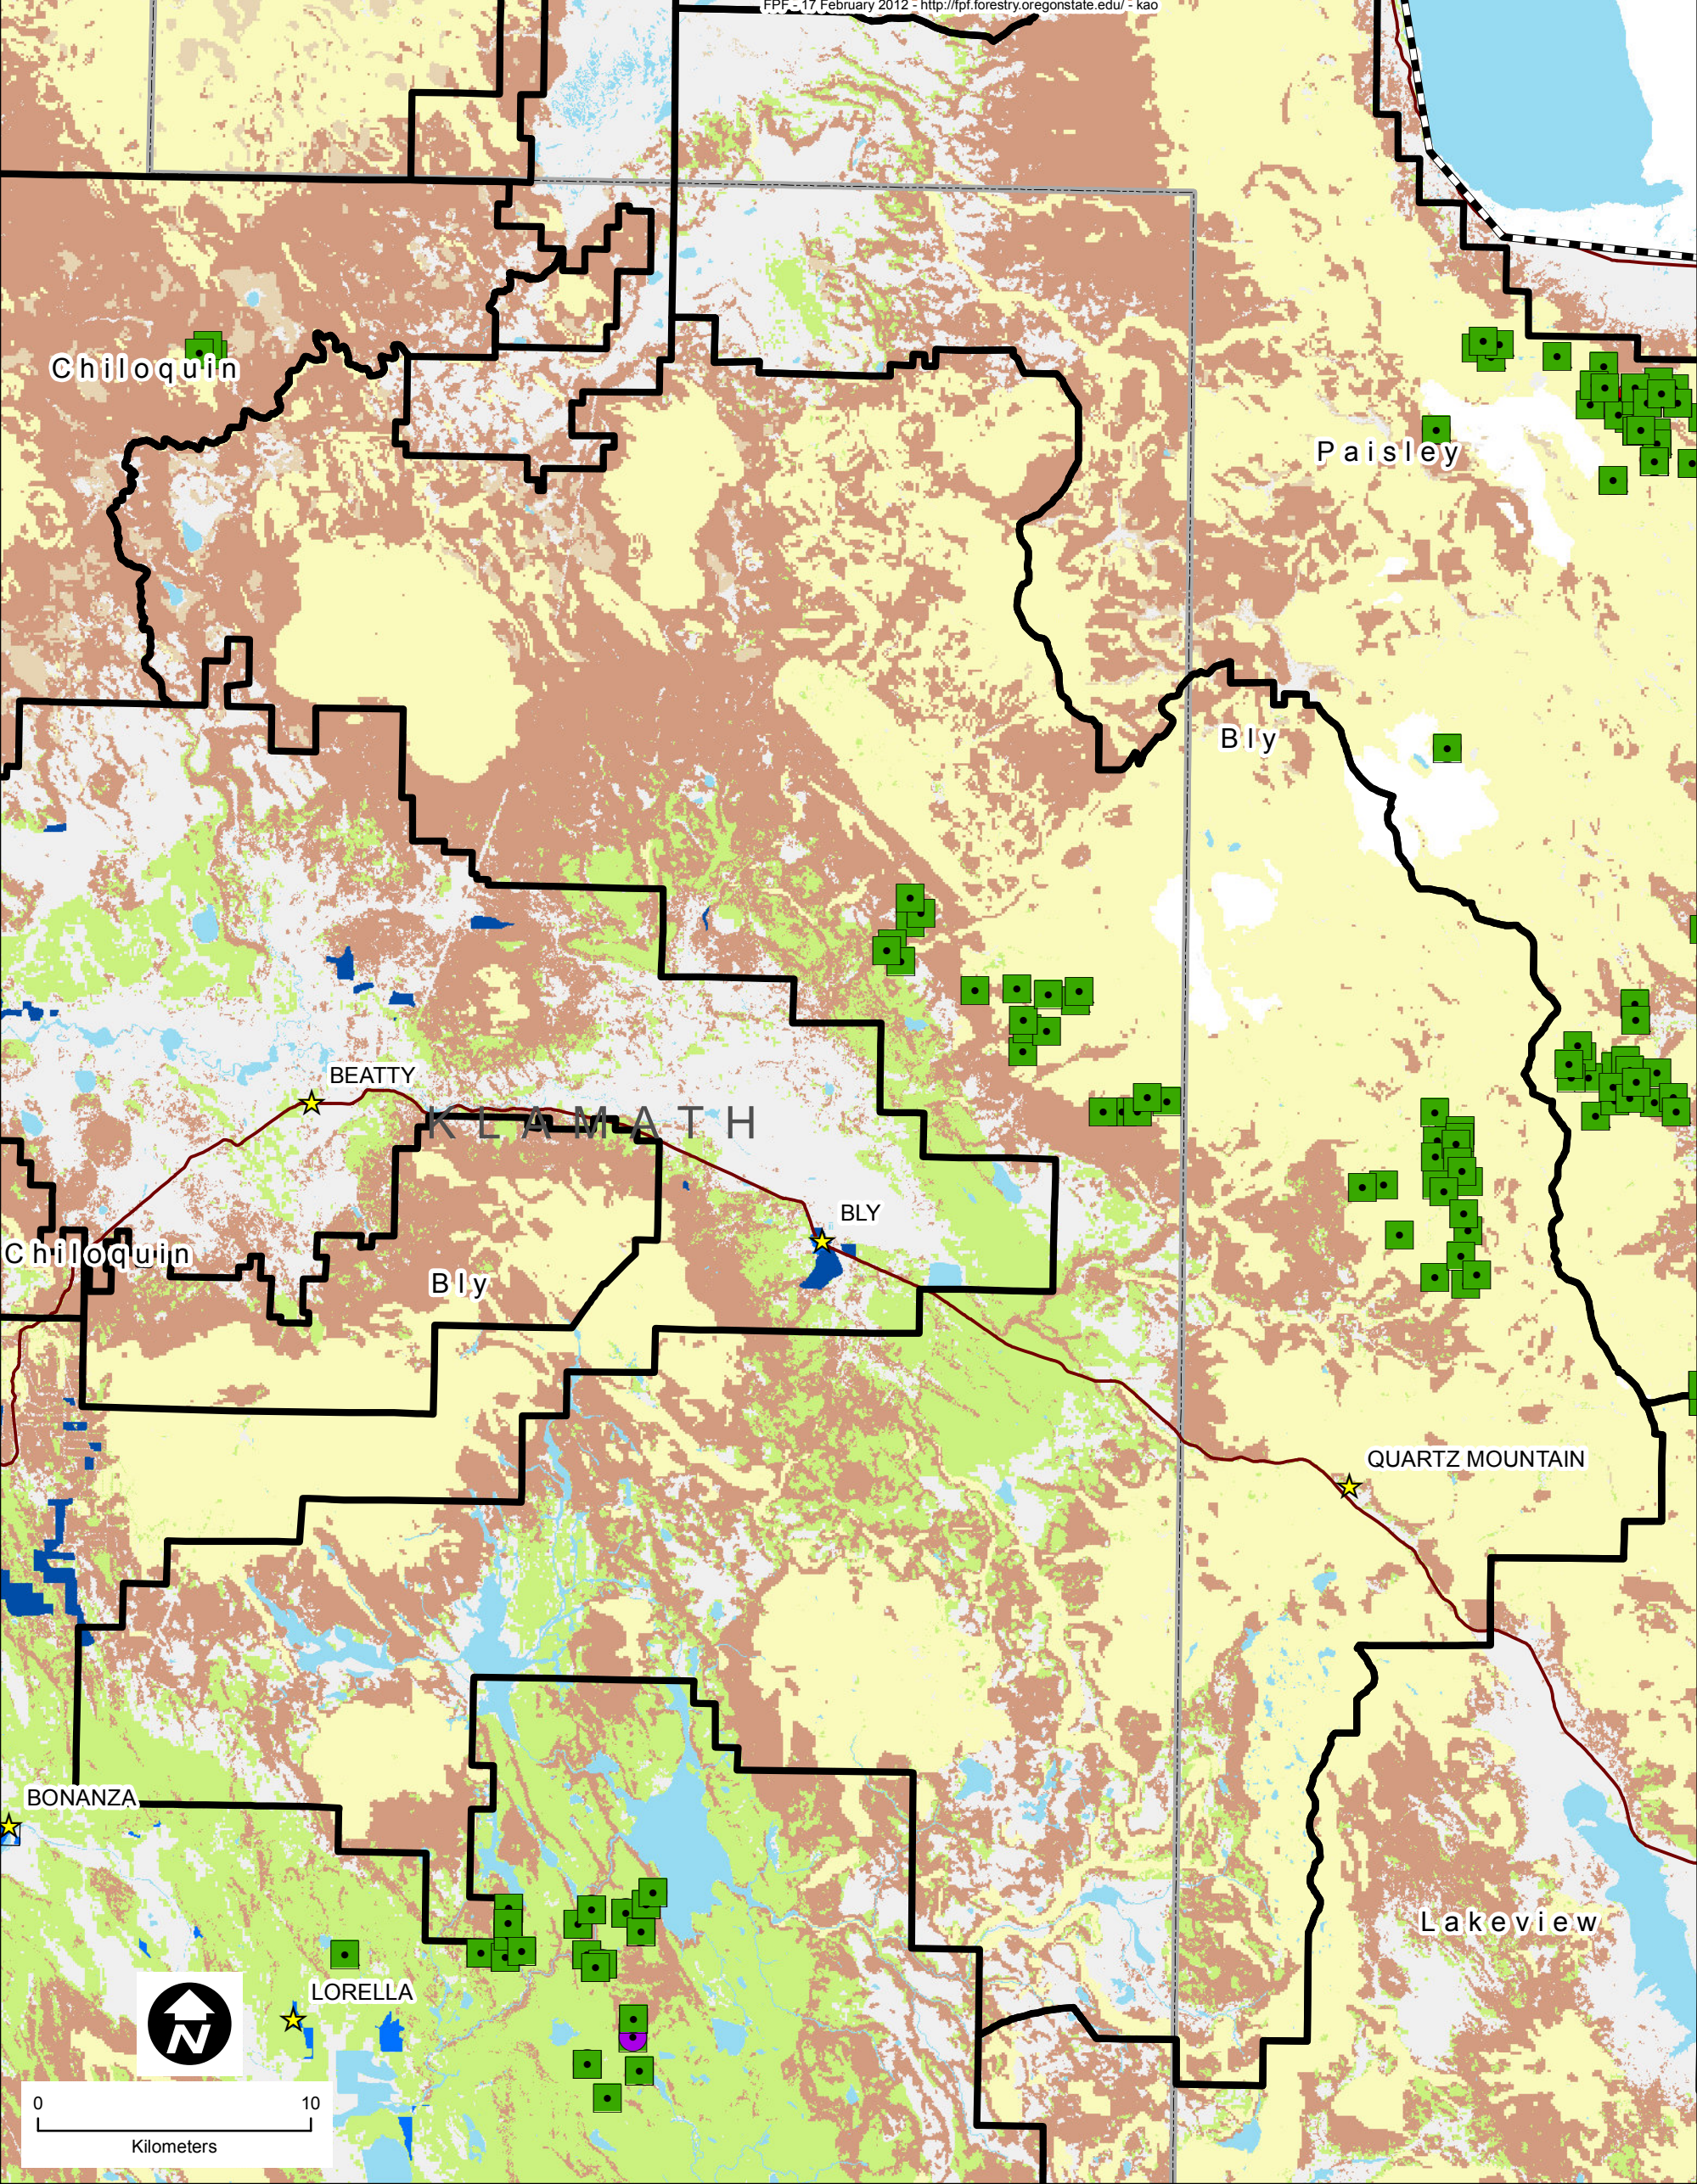

Fremont National Forest Bly Ranger District

NFPORS Mechanical Treatment History 2005-2010

Treatment	Mountain hemlock	FPF Boundary
Thin, biomass removal	Oregon white oak	Ranger districts
Other mechanical	Pacific silver fir	County
Machine pile	Ponderosa pine	Intermix WUI
Potential vegetation	Shasta red fir	Interface WUI
Other	Subalpine parkland	Water bodies
Douglas-fir	Western juniper	Cities
Lodgepole pine	White fir	Roads
Mixed Conifer		

FPP - 17 February 2012 - <http://fpf.forestry.oregonstate.edu/> - kao

0 10
Kilometers