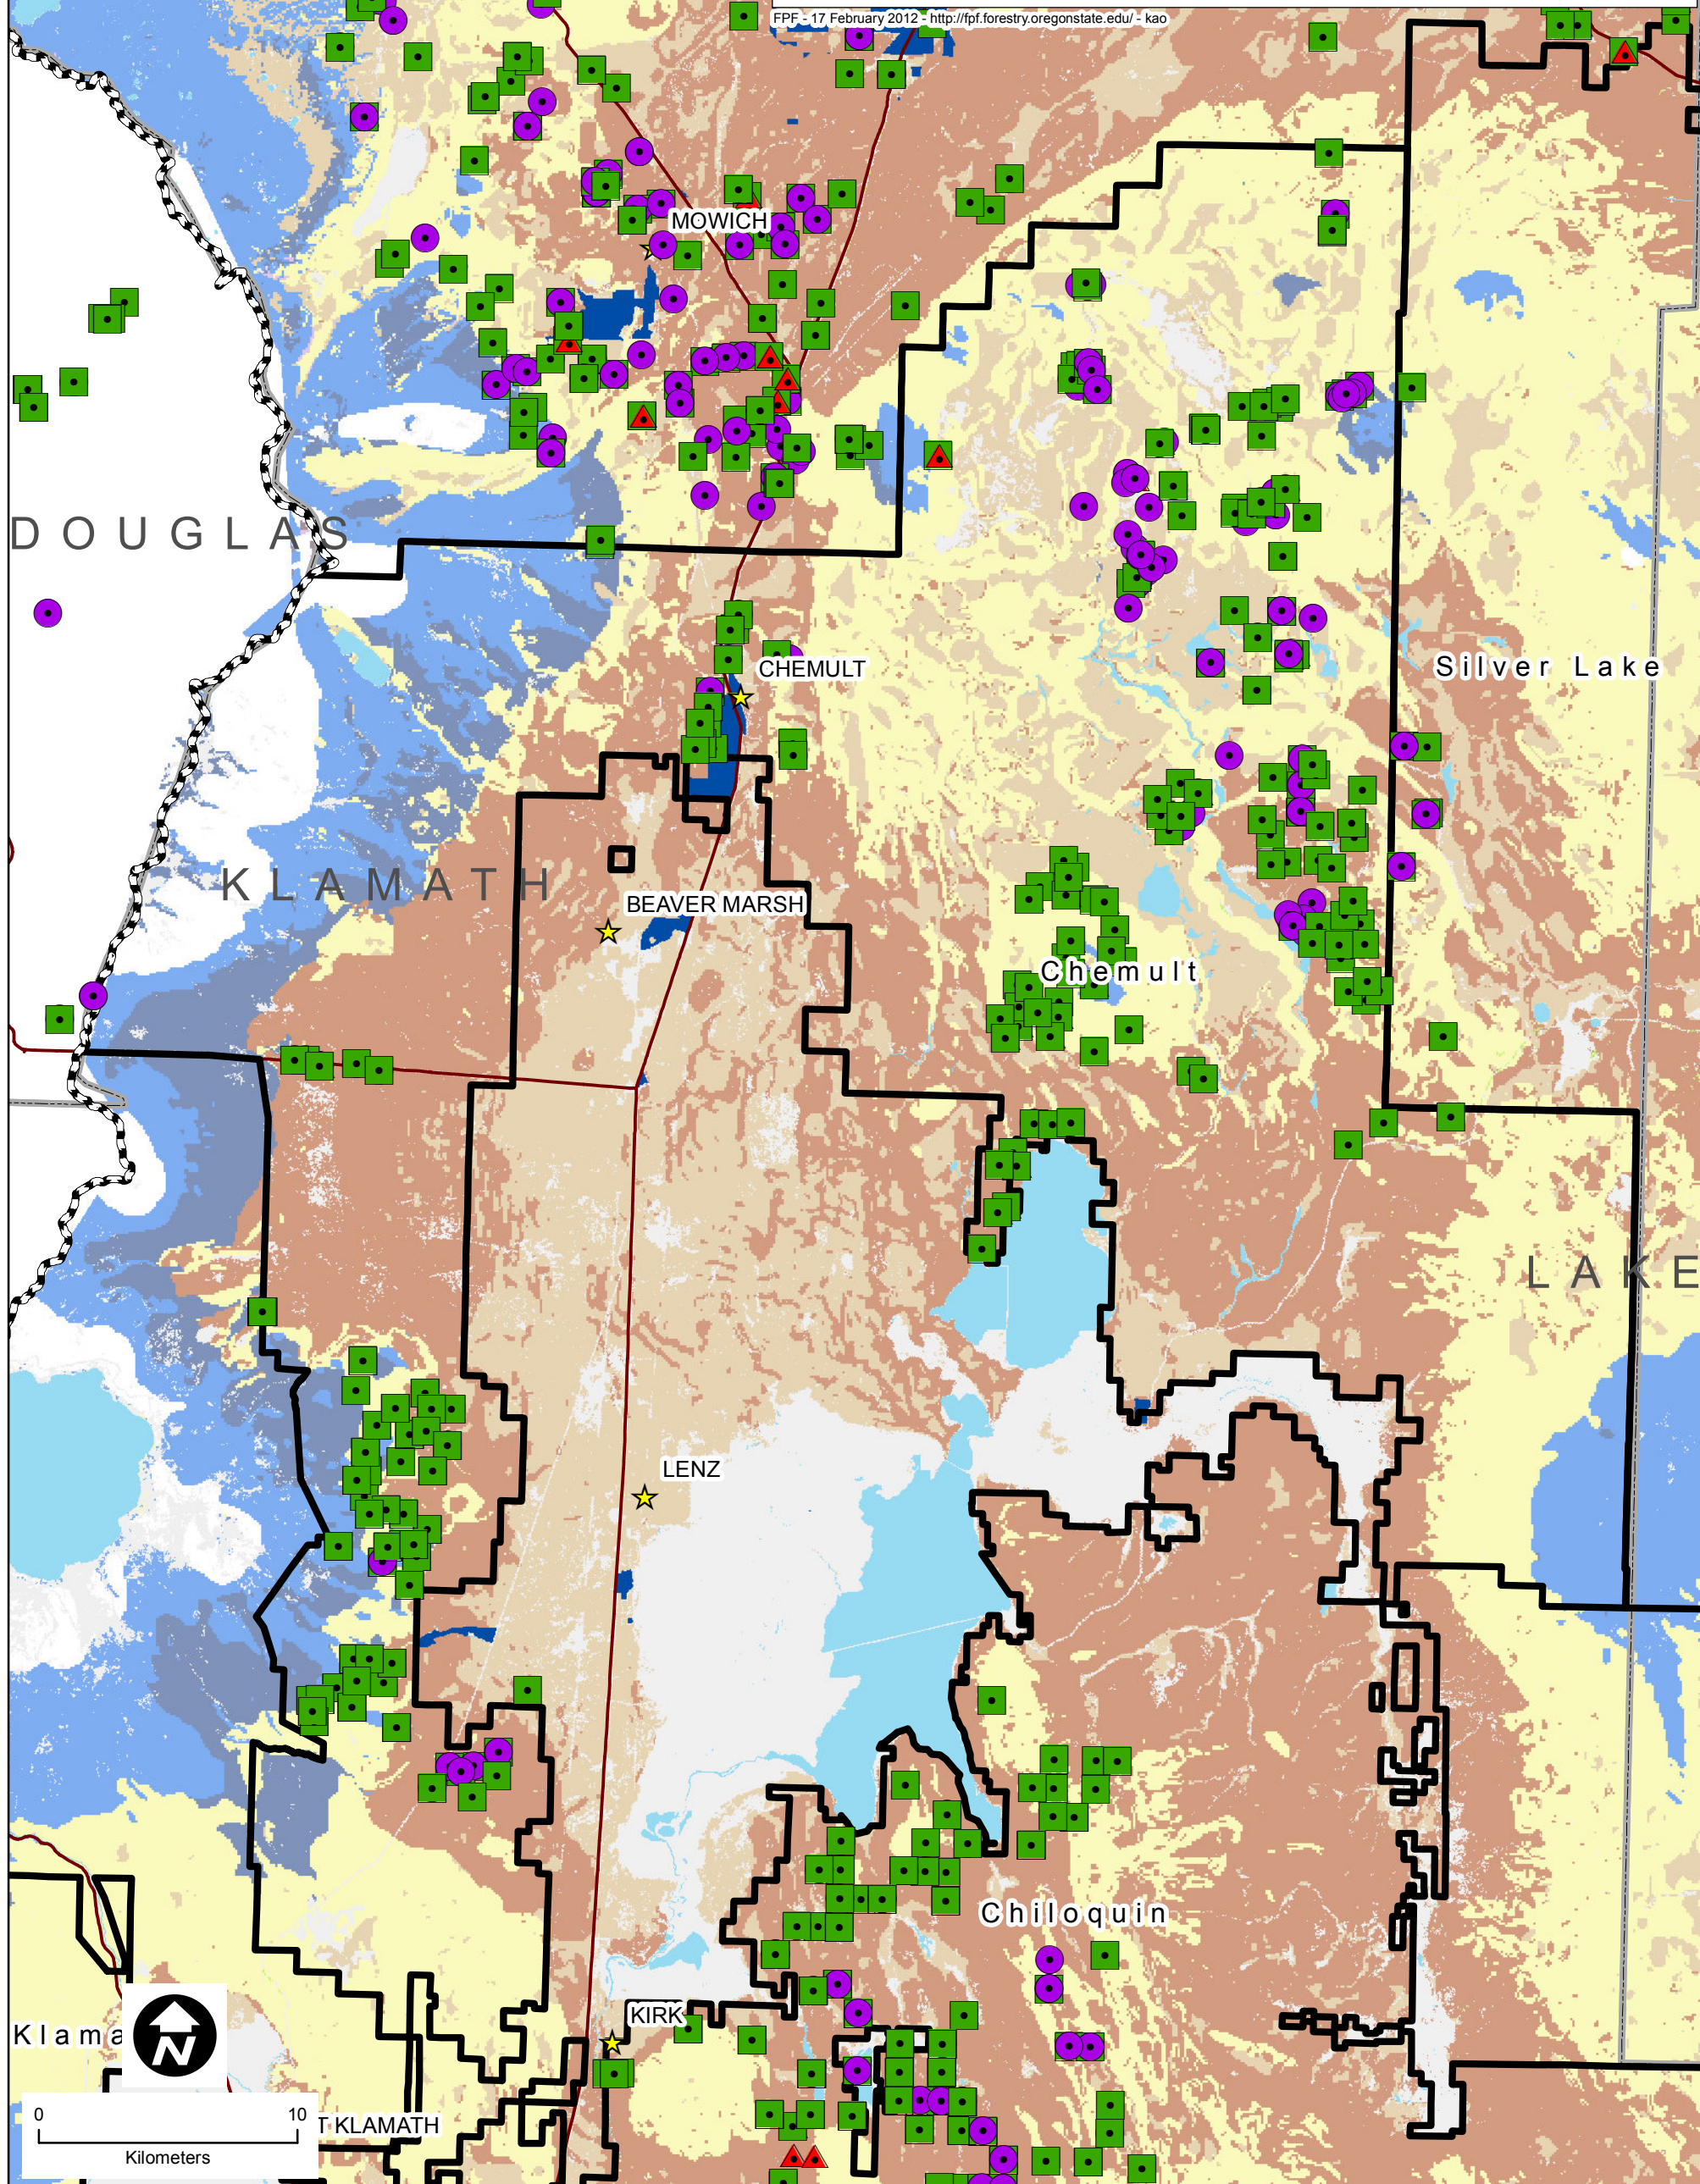

Winema National Forest Chemult Ranger District

NFPORS Mechanical Treatment History 2005-2010

Treatment

- Thin, biomass removal
- ▲ Other mechanical
- Machine pile

Potential vegetation

- Other
- Douglas-fir
- Lodgepole pine
- Mixed Conifer
- Mountain hemlock
- Oregon white oak
- Pacific silver fir
- Ponderosa pine
- Shasta red fir
- Subalpine parkland
- Western juniper
- White fir

- FPF Boundary
- Ranger districts
- County
- Intermix WUI
- Interface WUI
- Water bodies
- ★ Cities
- ~ Roads

FPF - 17 February 2012 - <http://fpf.forestry.oregonstate.edu/> - kao